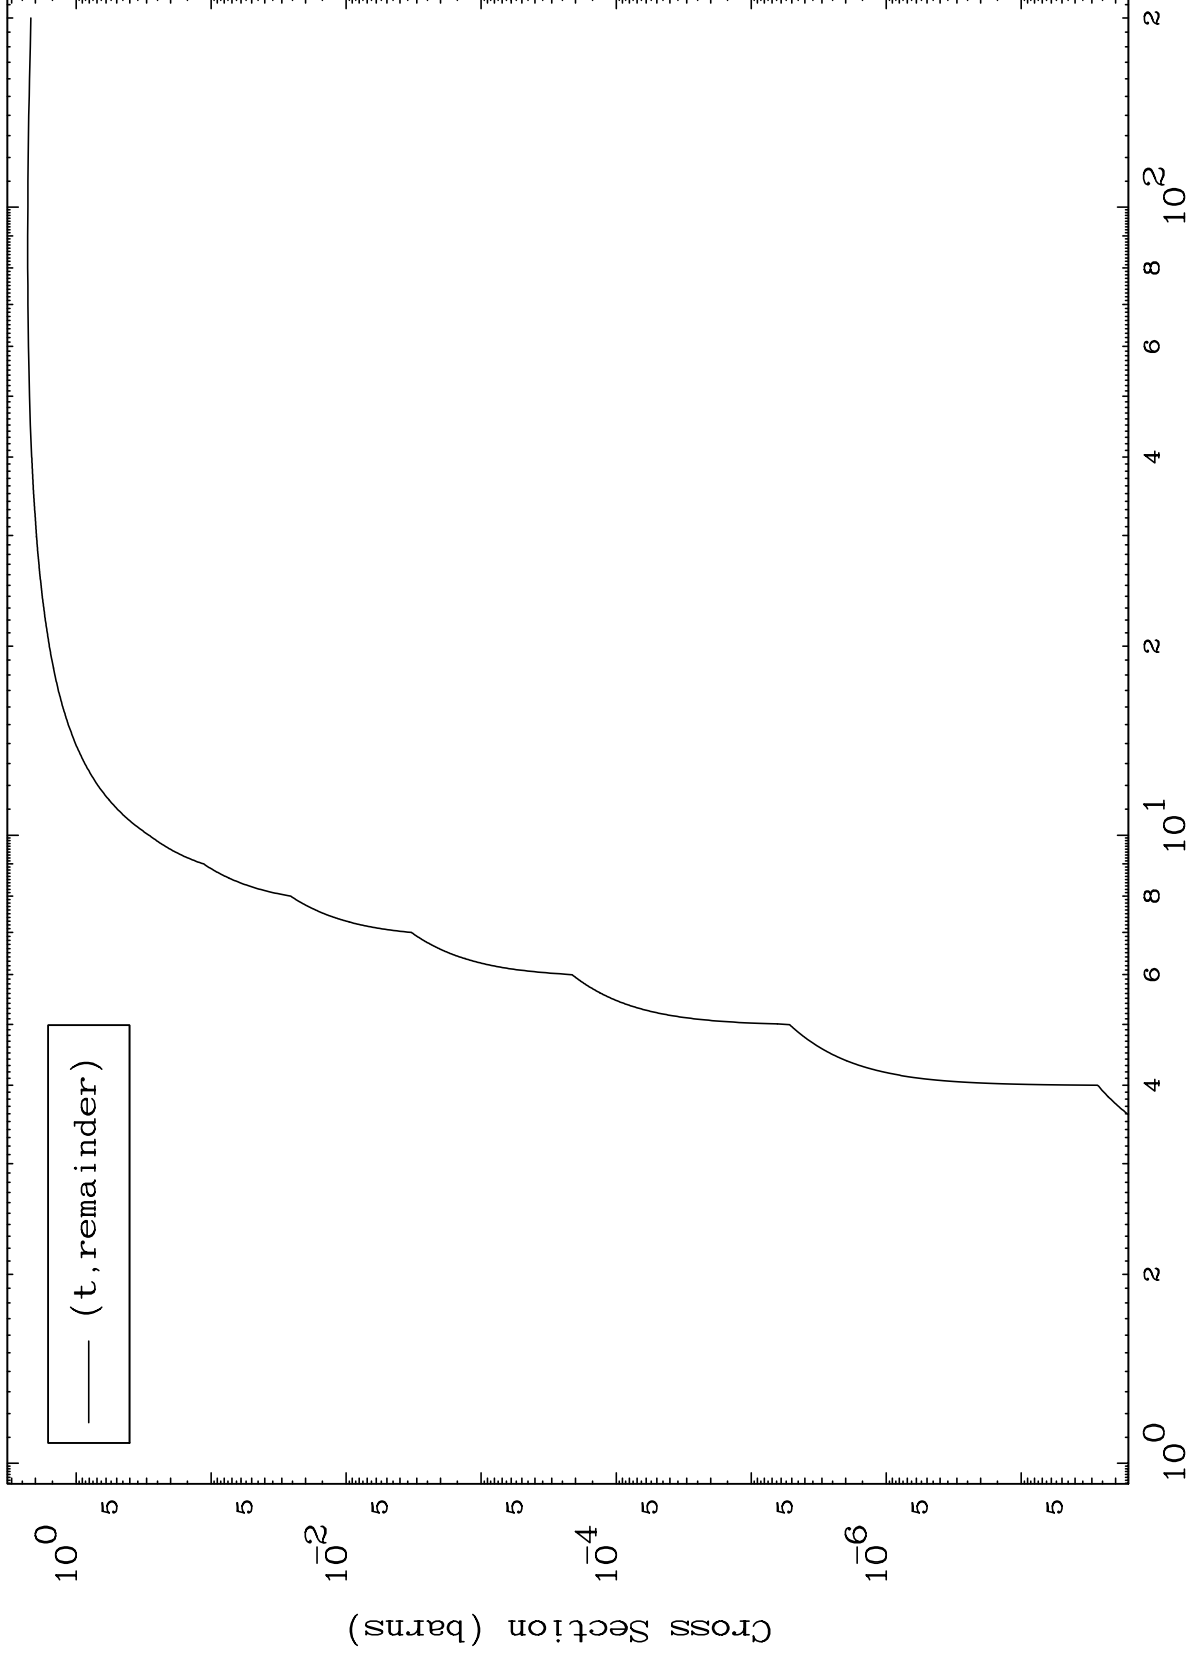

Press Mouse Button to Start

MAT 6880

Triton Major  
0 Kelvin Cross Sections

69-Tm-154

Incident Energy (MeV)

69-Tm-154