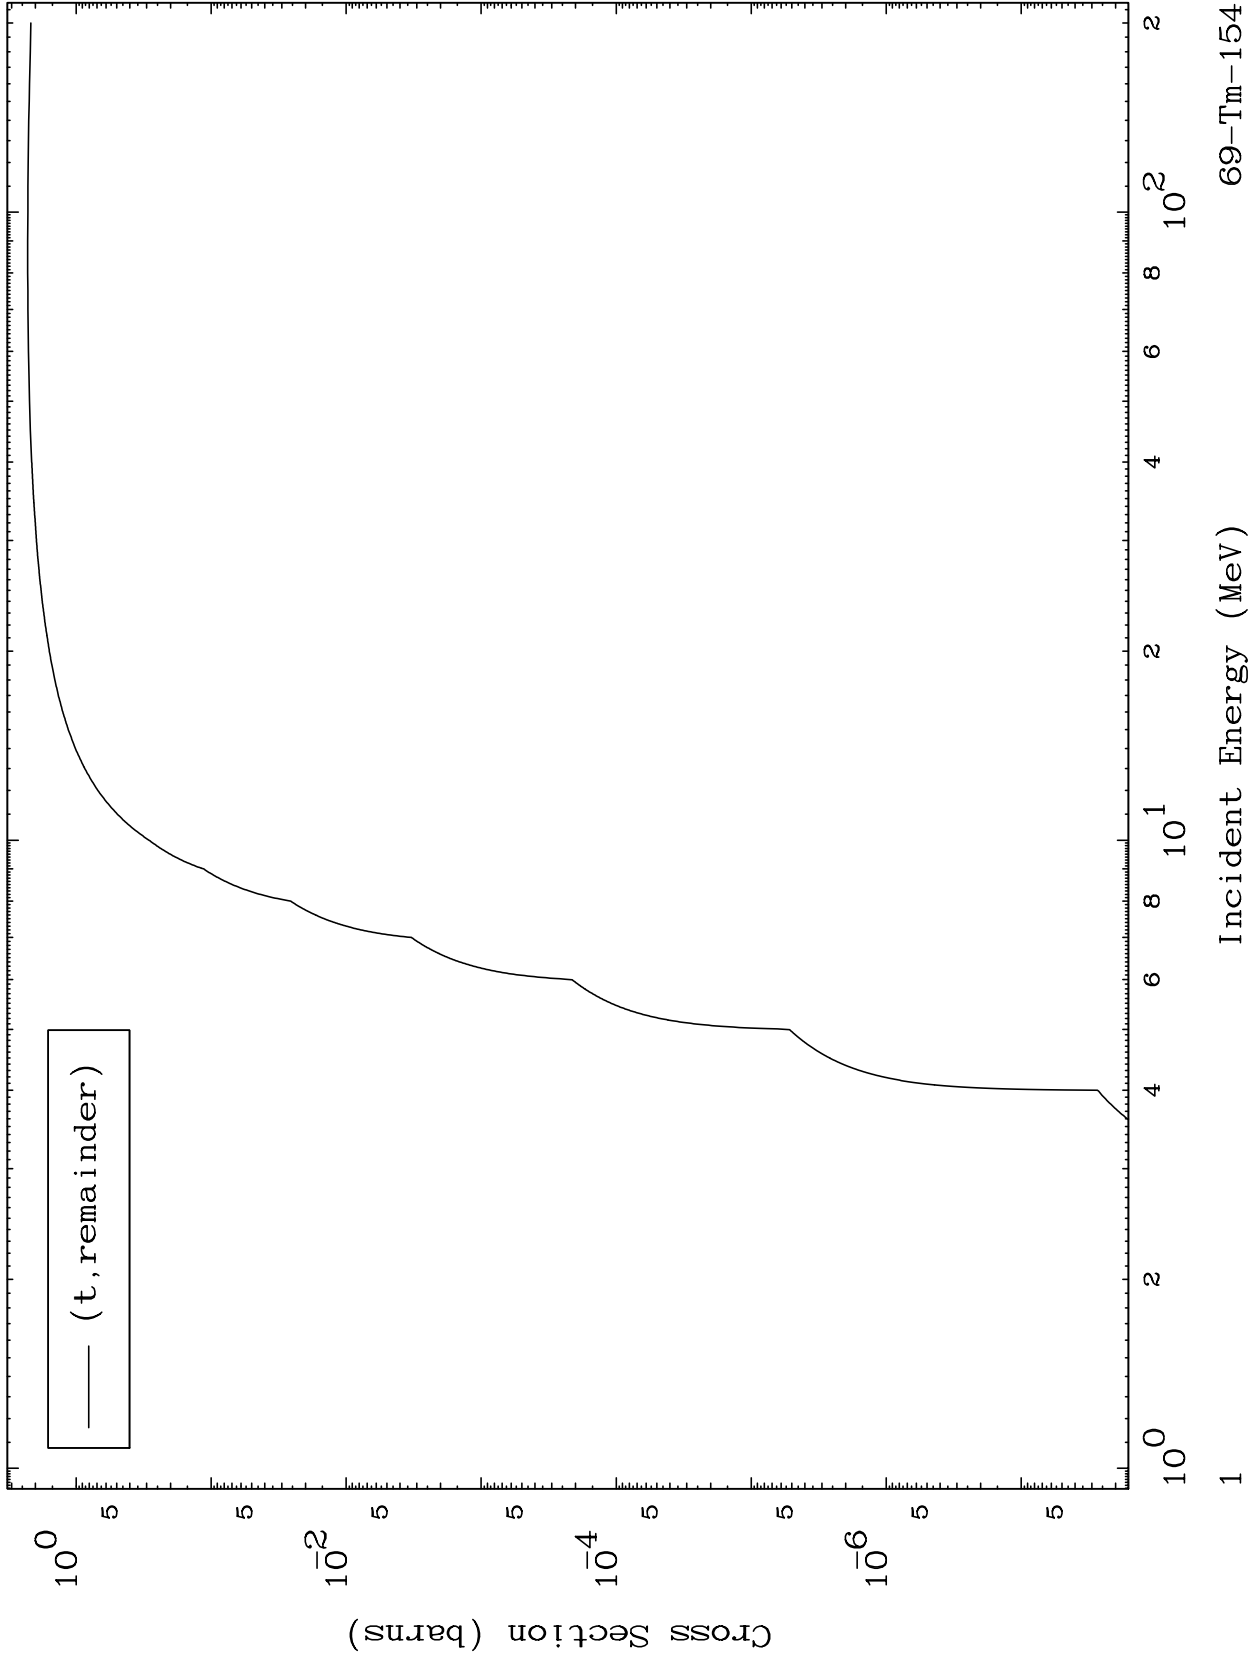

Press Mouse Button to Start

MAT 6881

Triton Major  
0 Kelvin Cross Sections

69-Tm-154

Incident Energy (MeV)

69-Tm-154