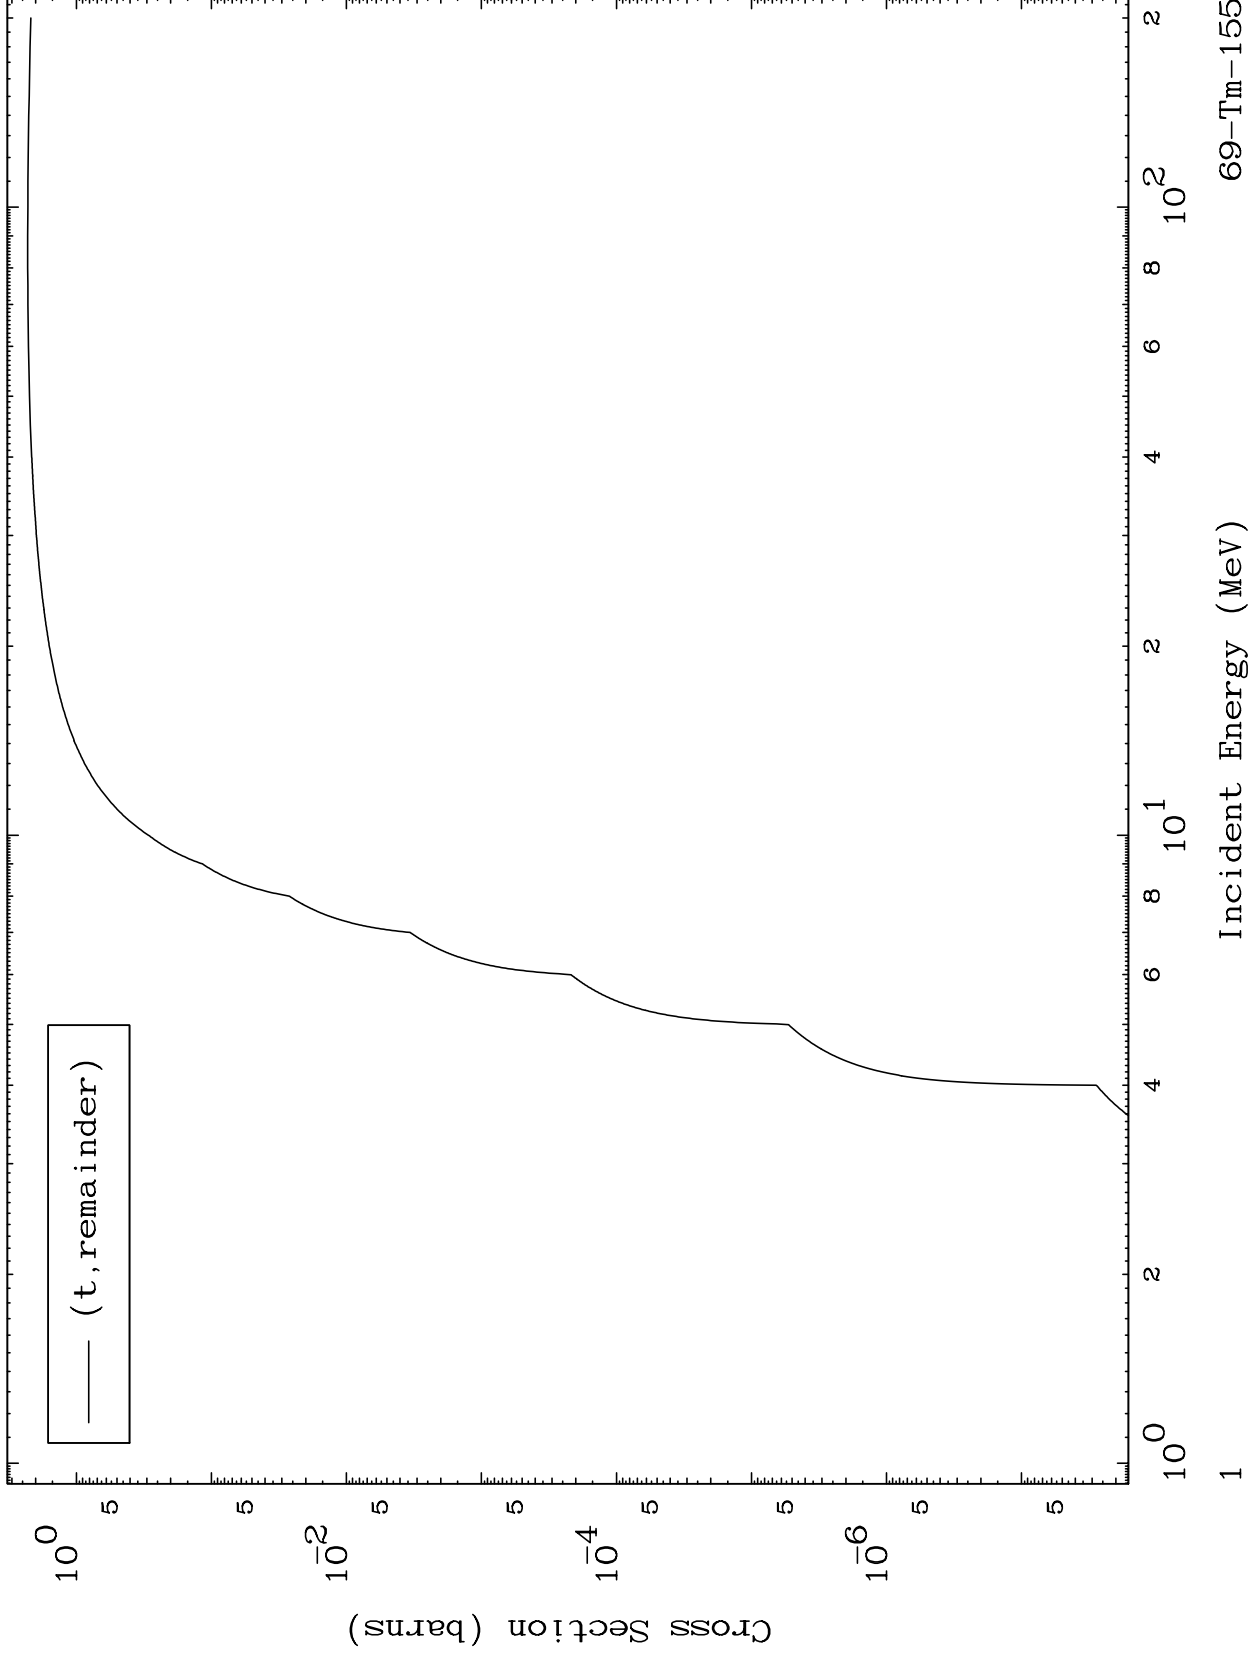

Press Mouse Button to Start

MAT 6883

Triton Major
0 Kelvin Cross Sections

69-Tm-155

69-Tm-155

Incident Energy (MeV)