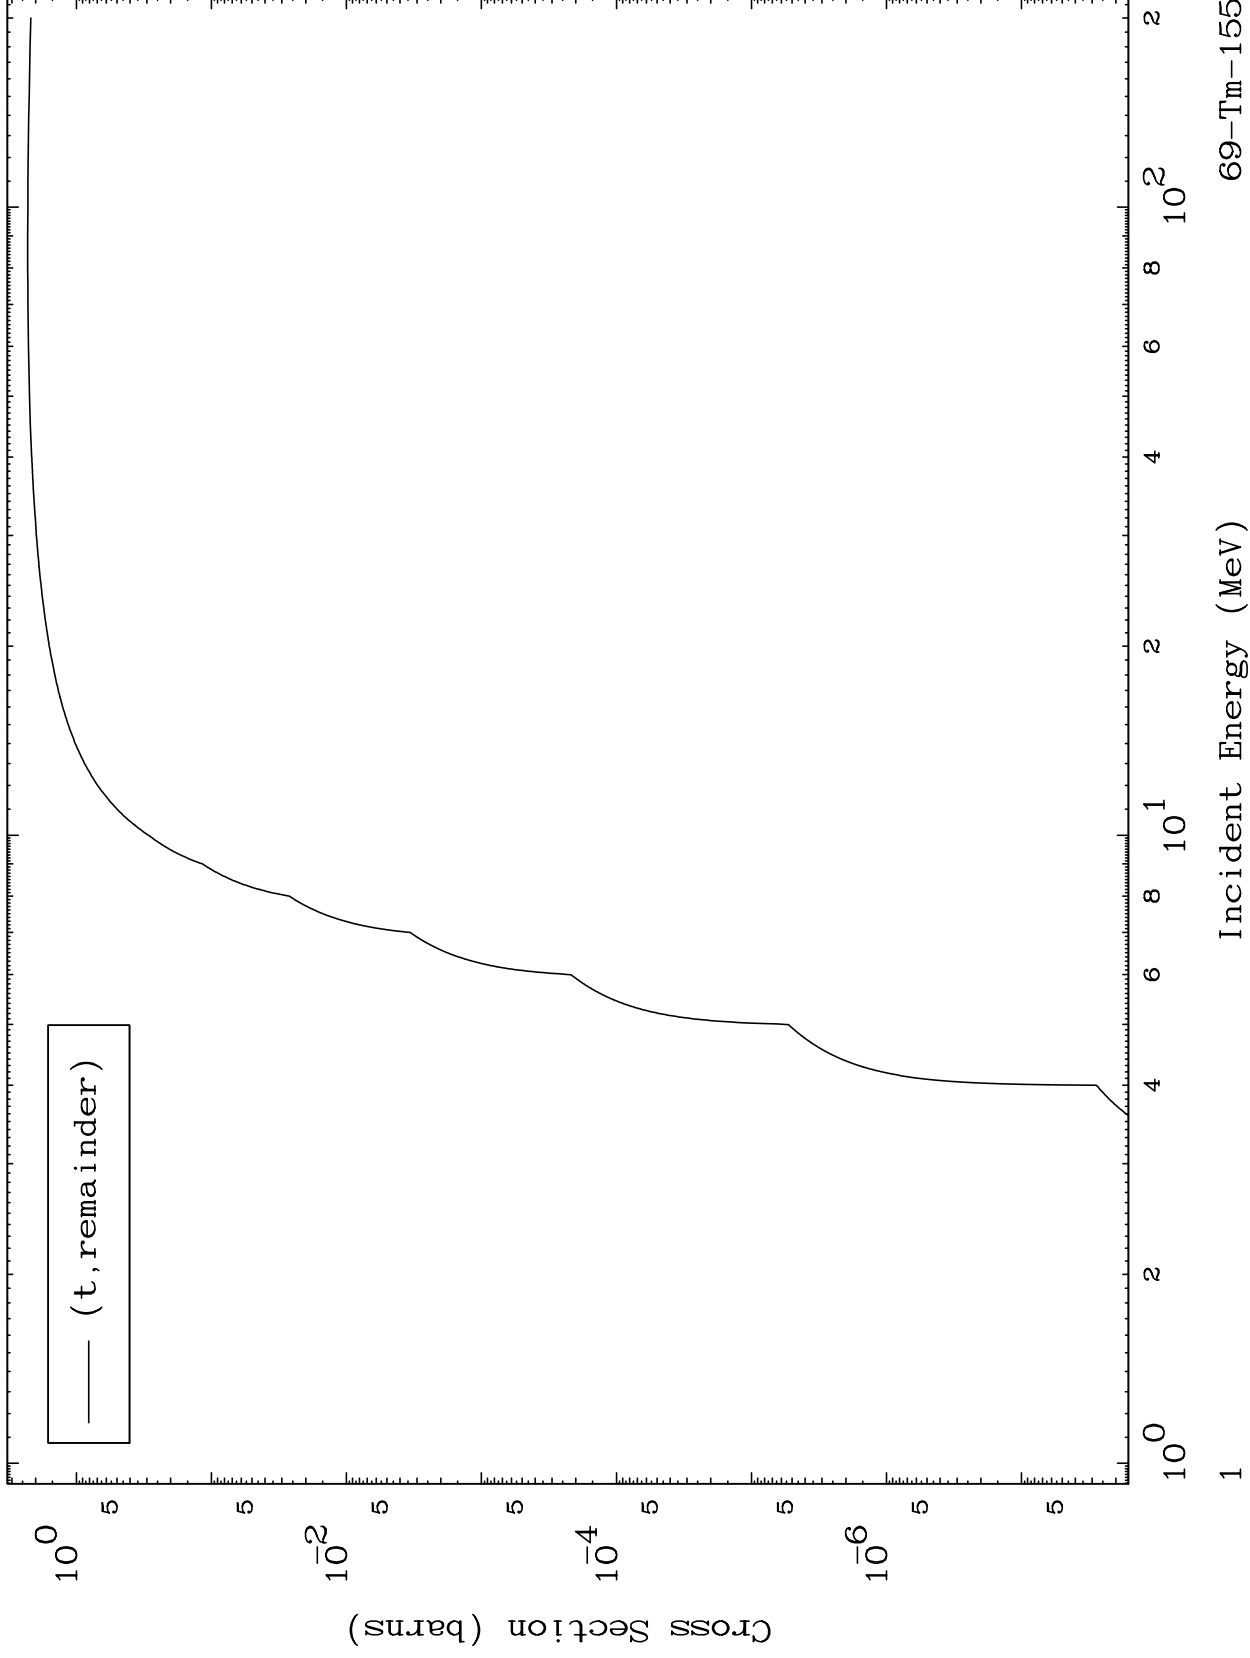

Press Mouse Button to Start

MAT 6884

Triton Major
0 Kelvin Cross Sections

69-Tm-155

69-Tm-155

Incident Energy (MeV)