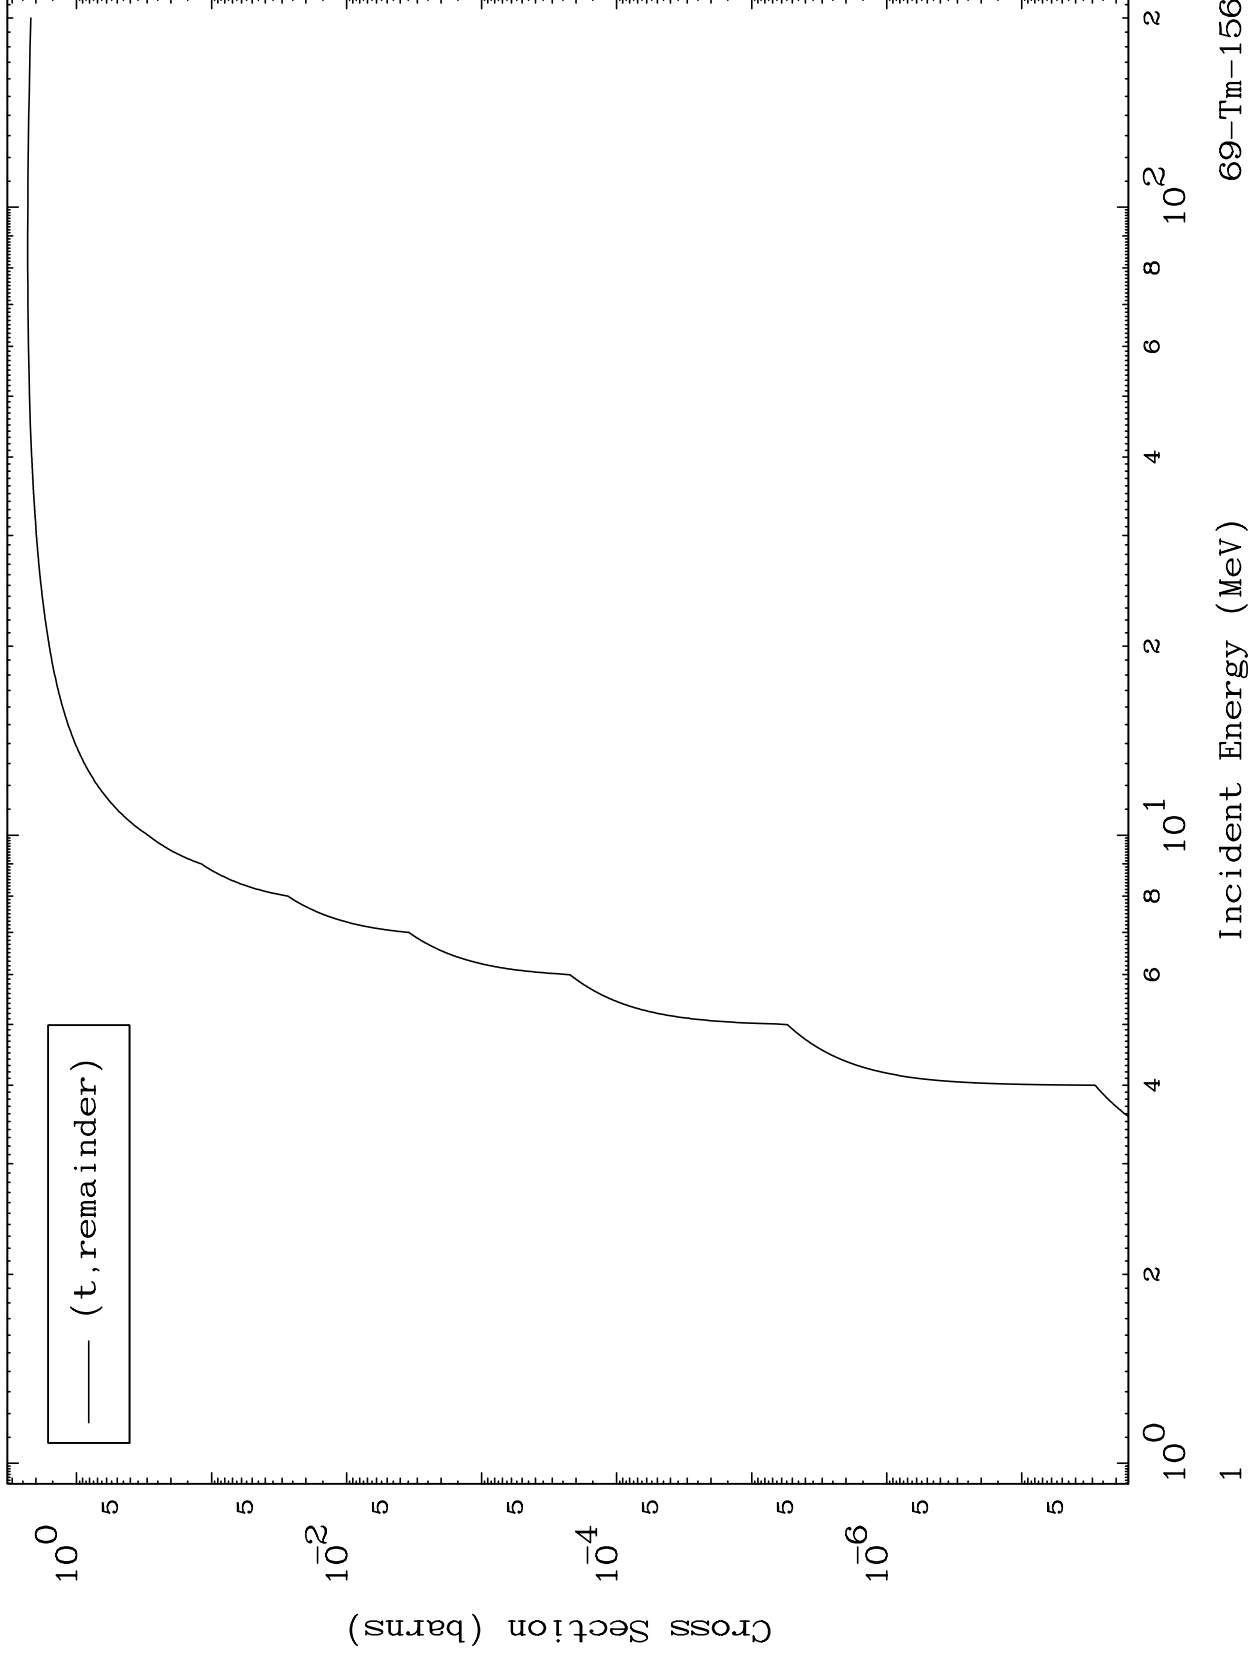

Press Mouse Button to Start

MAT 6886

Triton Major
0 Kelvin Cross Sections

69-Tm-156

69-Tm-156