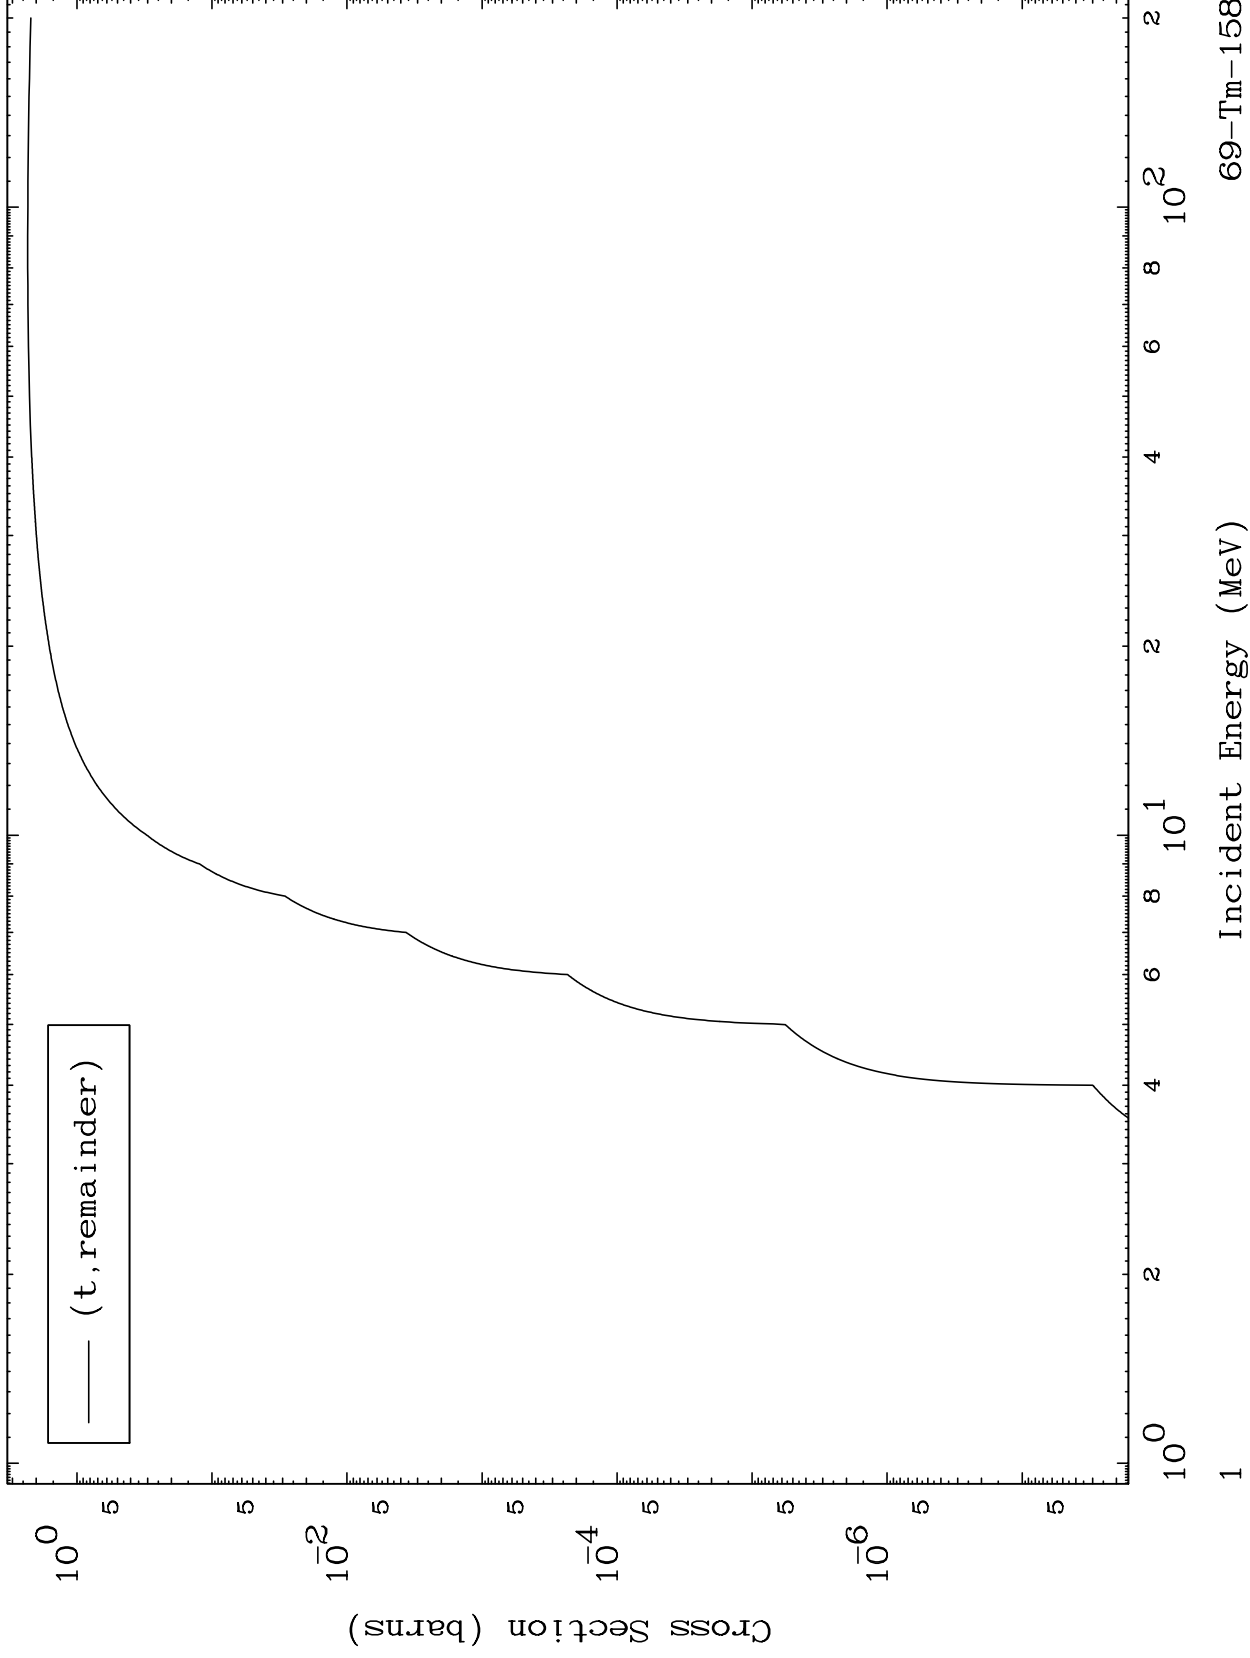

Press Mouse Button to Start

MAT 6892

Triton Major
0 Kelvin Cross Sections

69-Tm-158

69-Tm-158

Incident Energy (MeV)