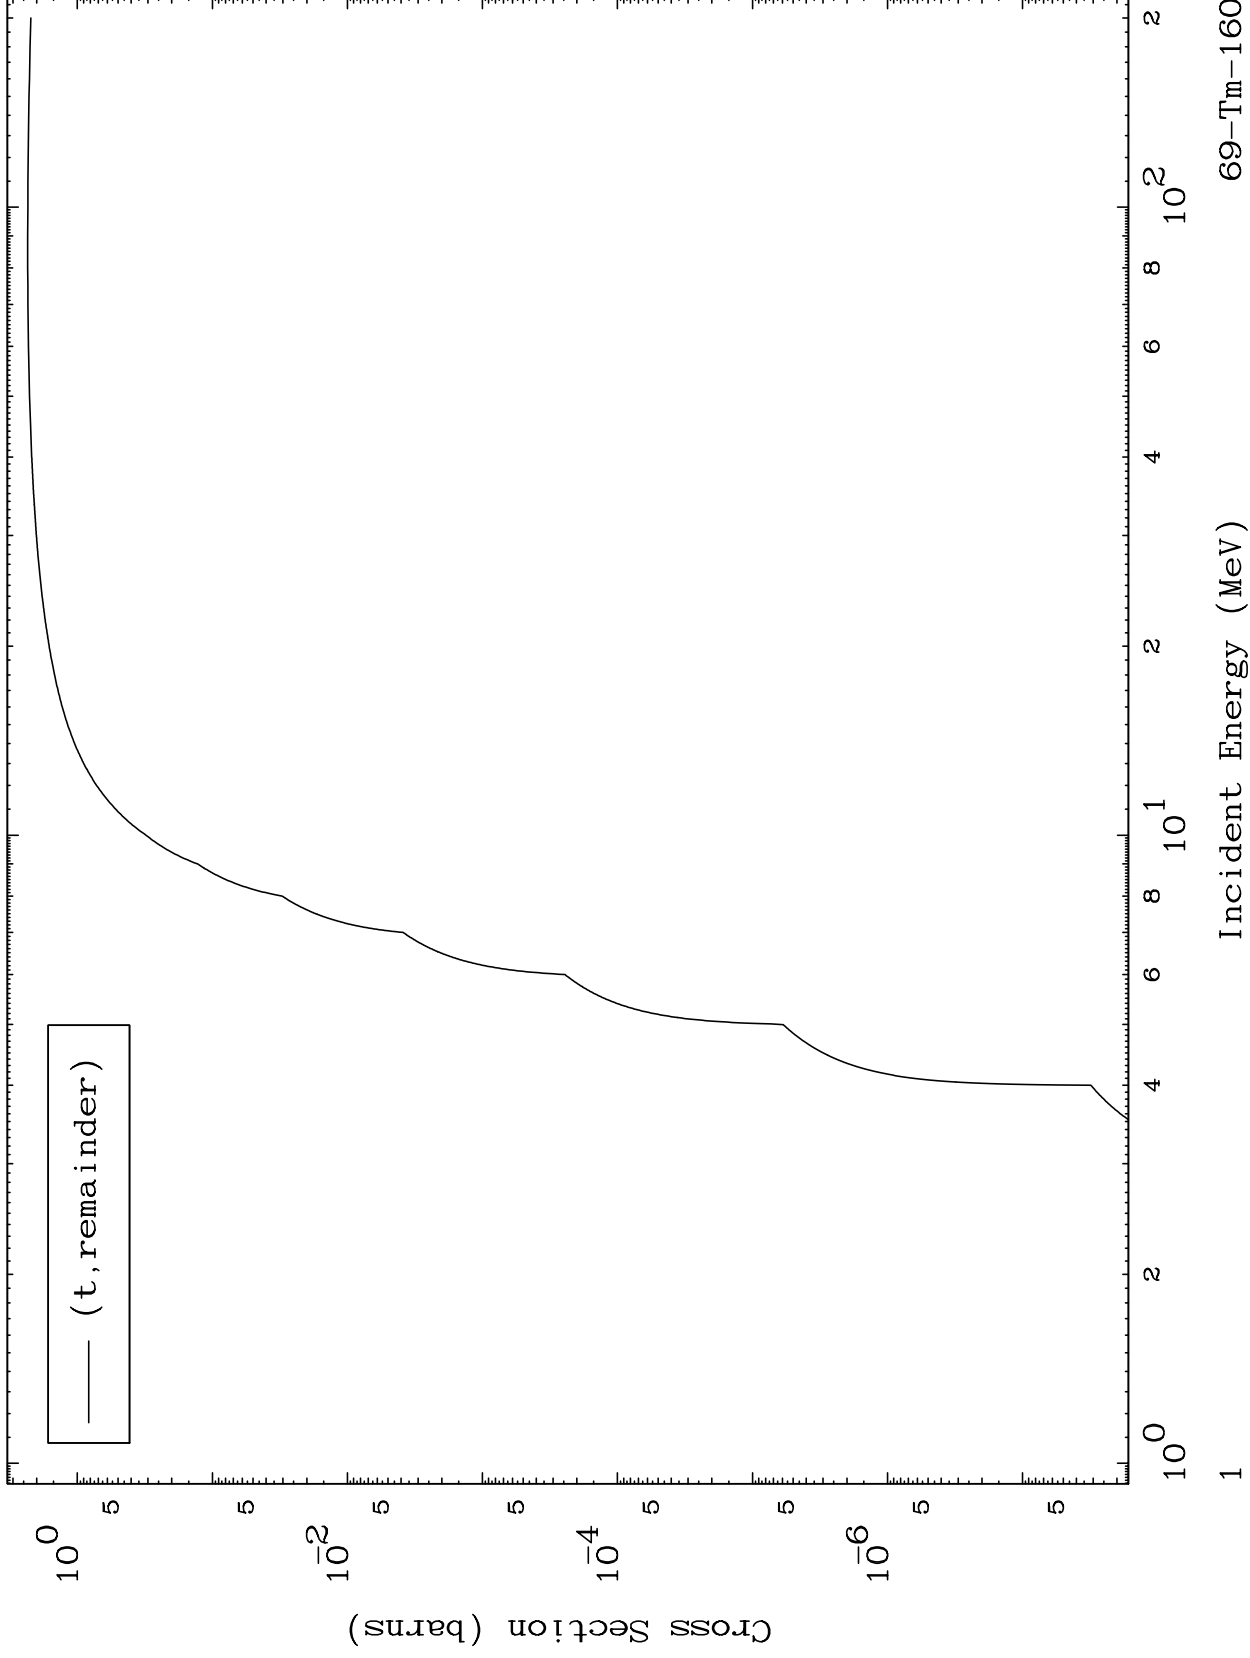

Press Mouse Button to Start

MAT 6899

Triton Major
0 Kelvin Cross Sections

69-Tm-160

69-Tm-160

Incident Energy (MeV)