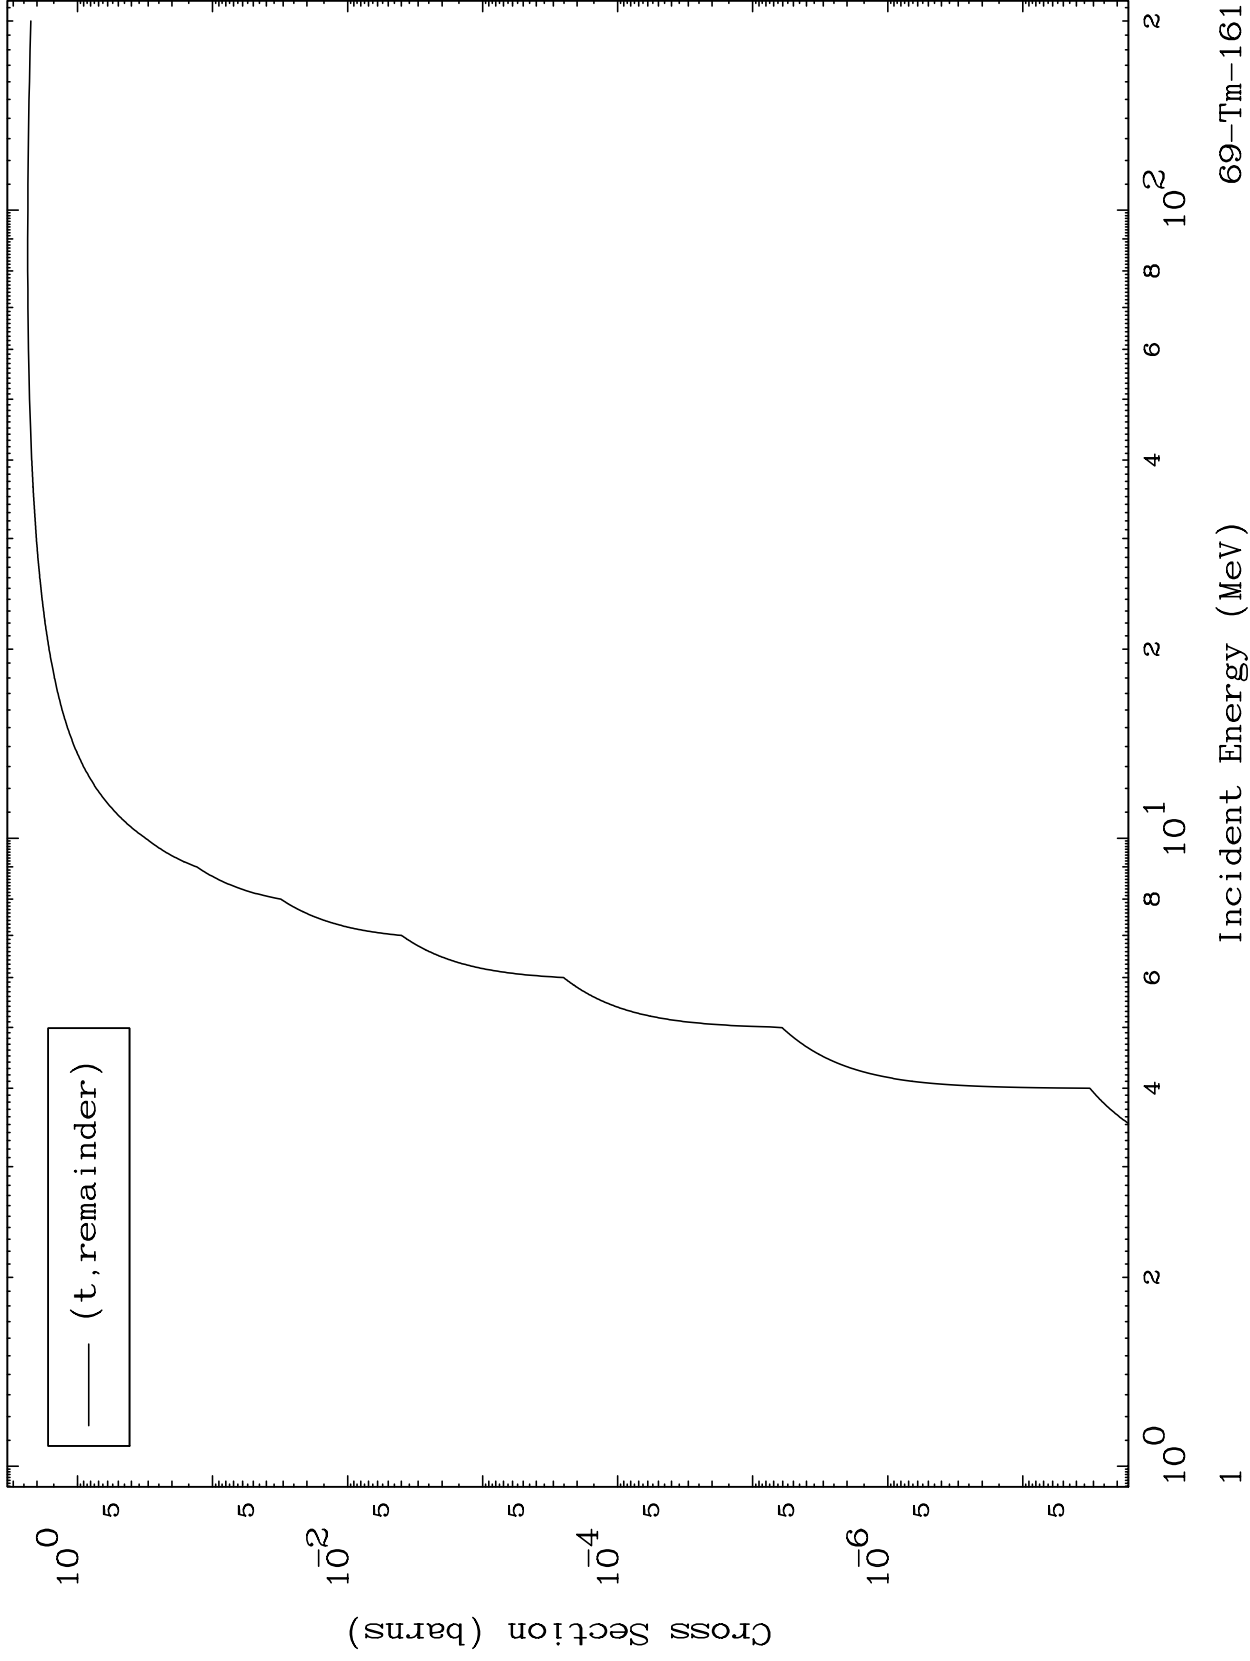

Press Mouse Button to Start

MAT 6901

Triton Major  
0 Kelvin Cross Sections

69-Tm-161

Incident Energy (MeV)

69-Tm-161