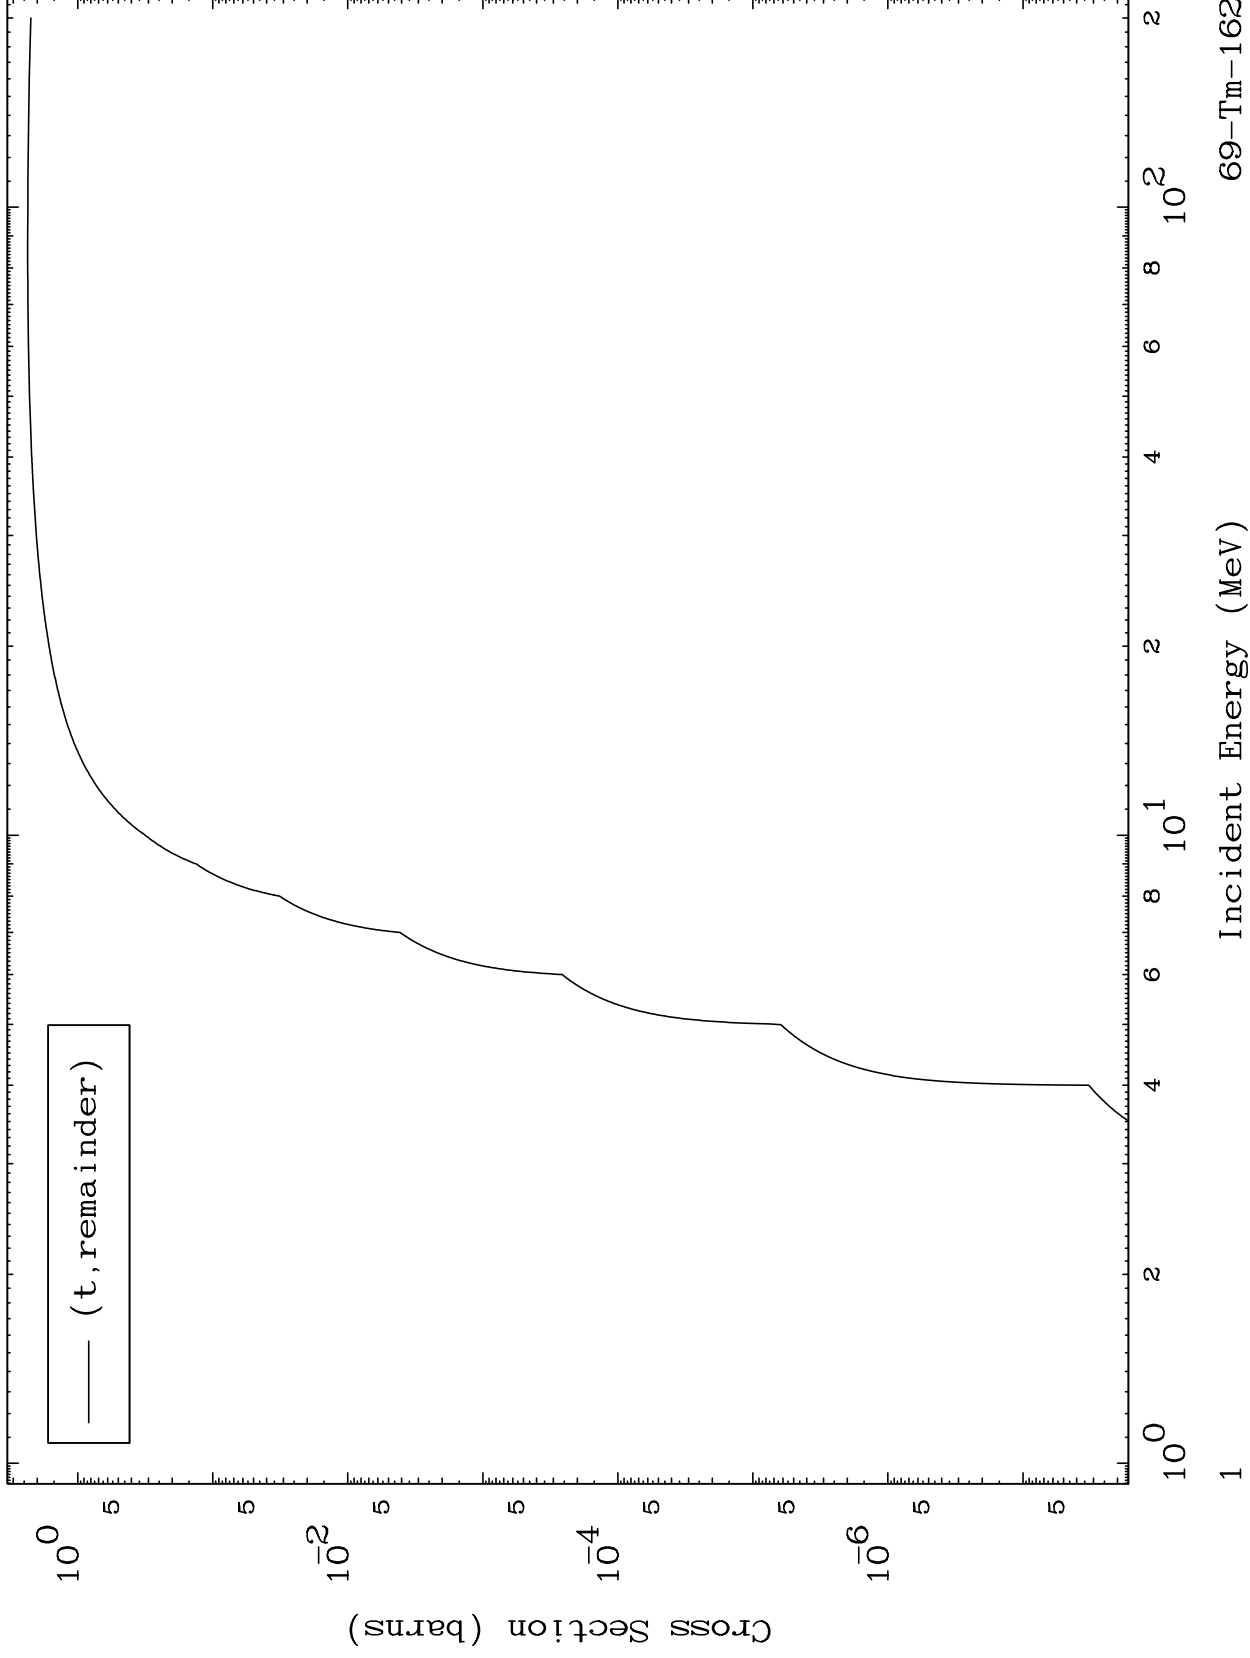

Press Mouse Button to Start

MAT 6904

Triton Major  
0 Kelvin Cross Sections

69-Tm-162

Incident Energy (MeV)

69-Tm-162