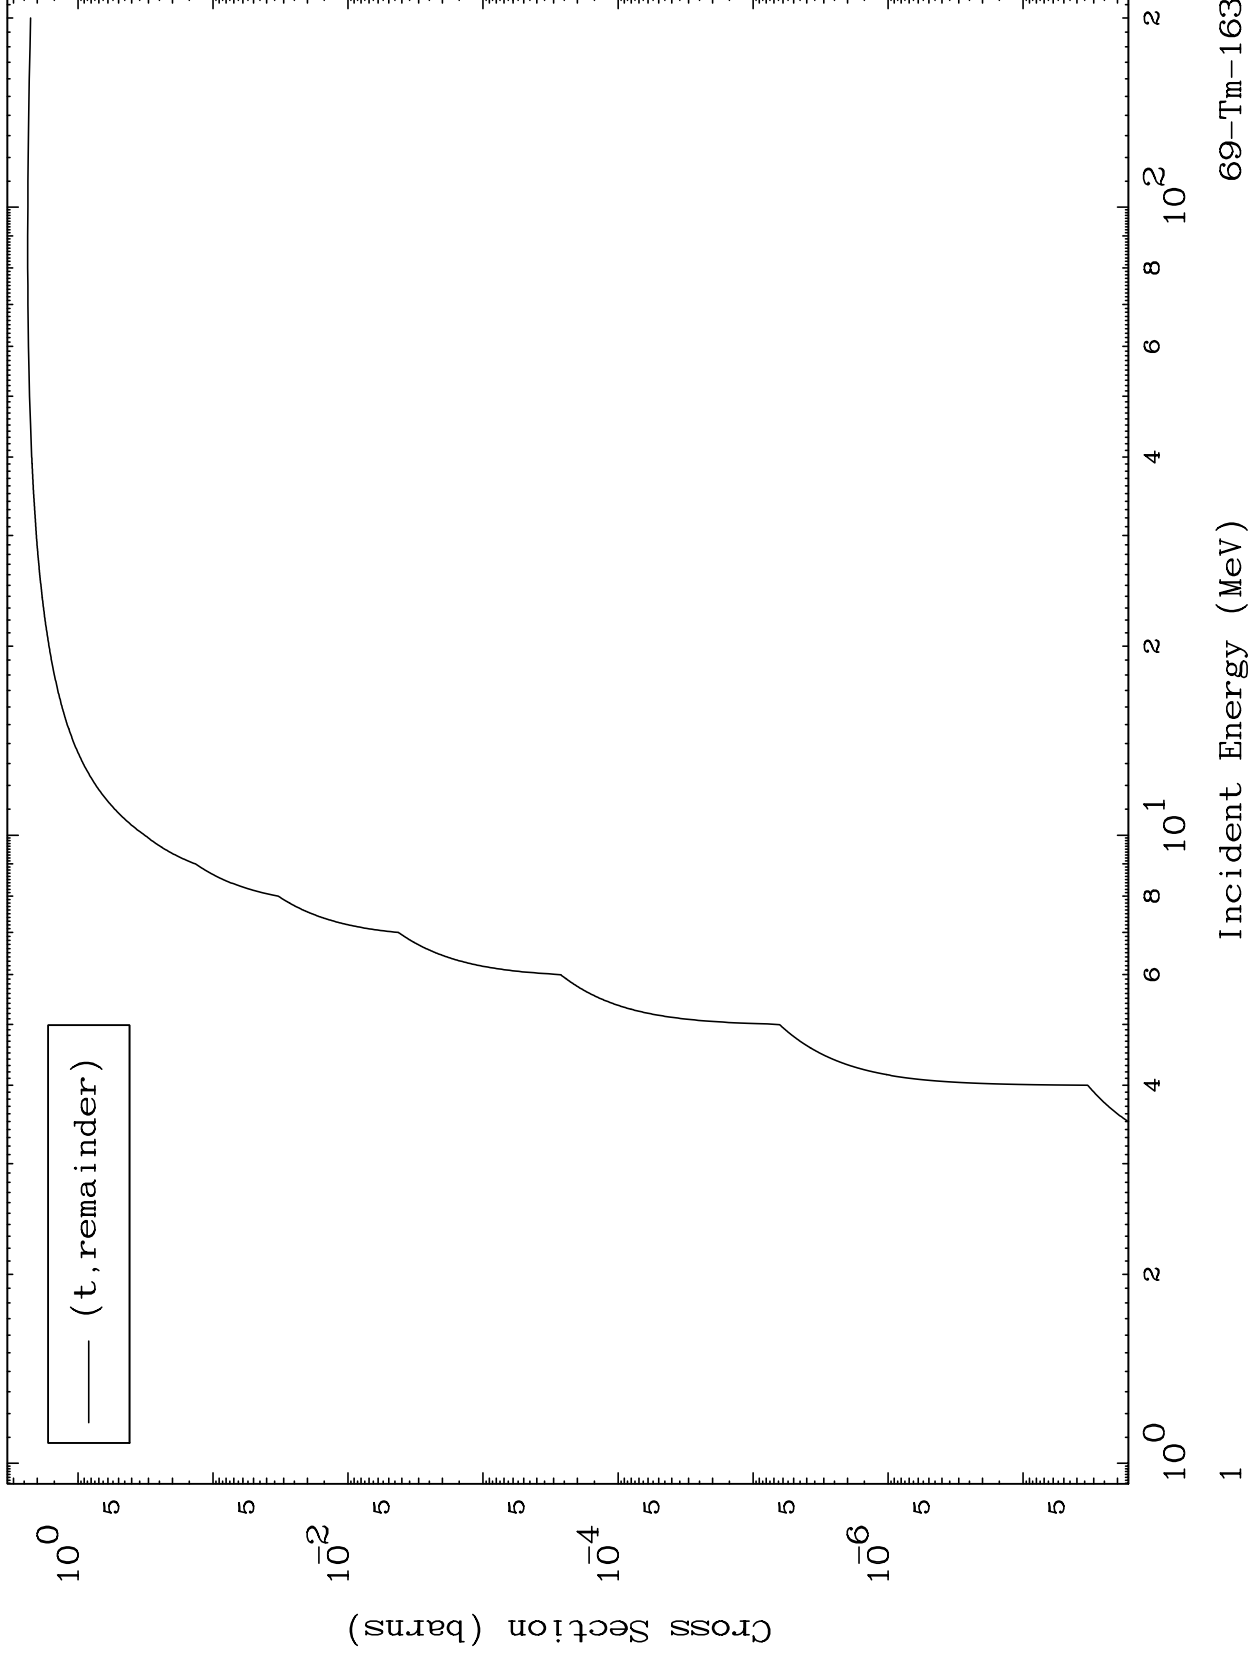

Press Mouse Button to Start

MAT 6907

Triton Major
0 Kelvin Cross Sections

69-Tm-163

69-Tm-163

Incident Energy (MeV)