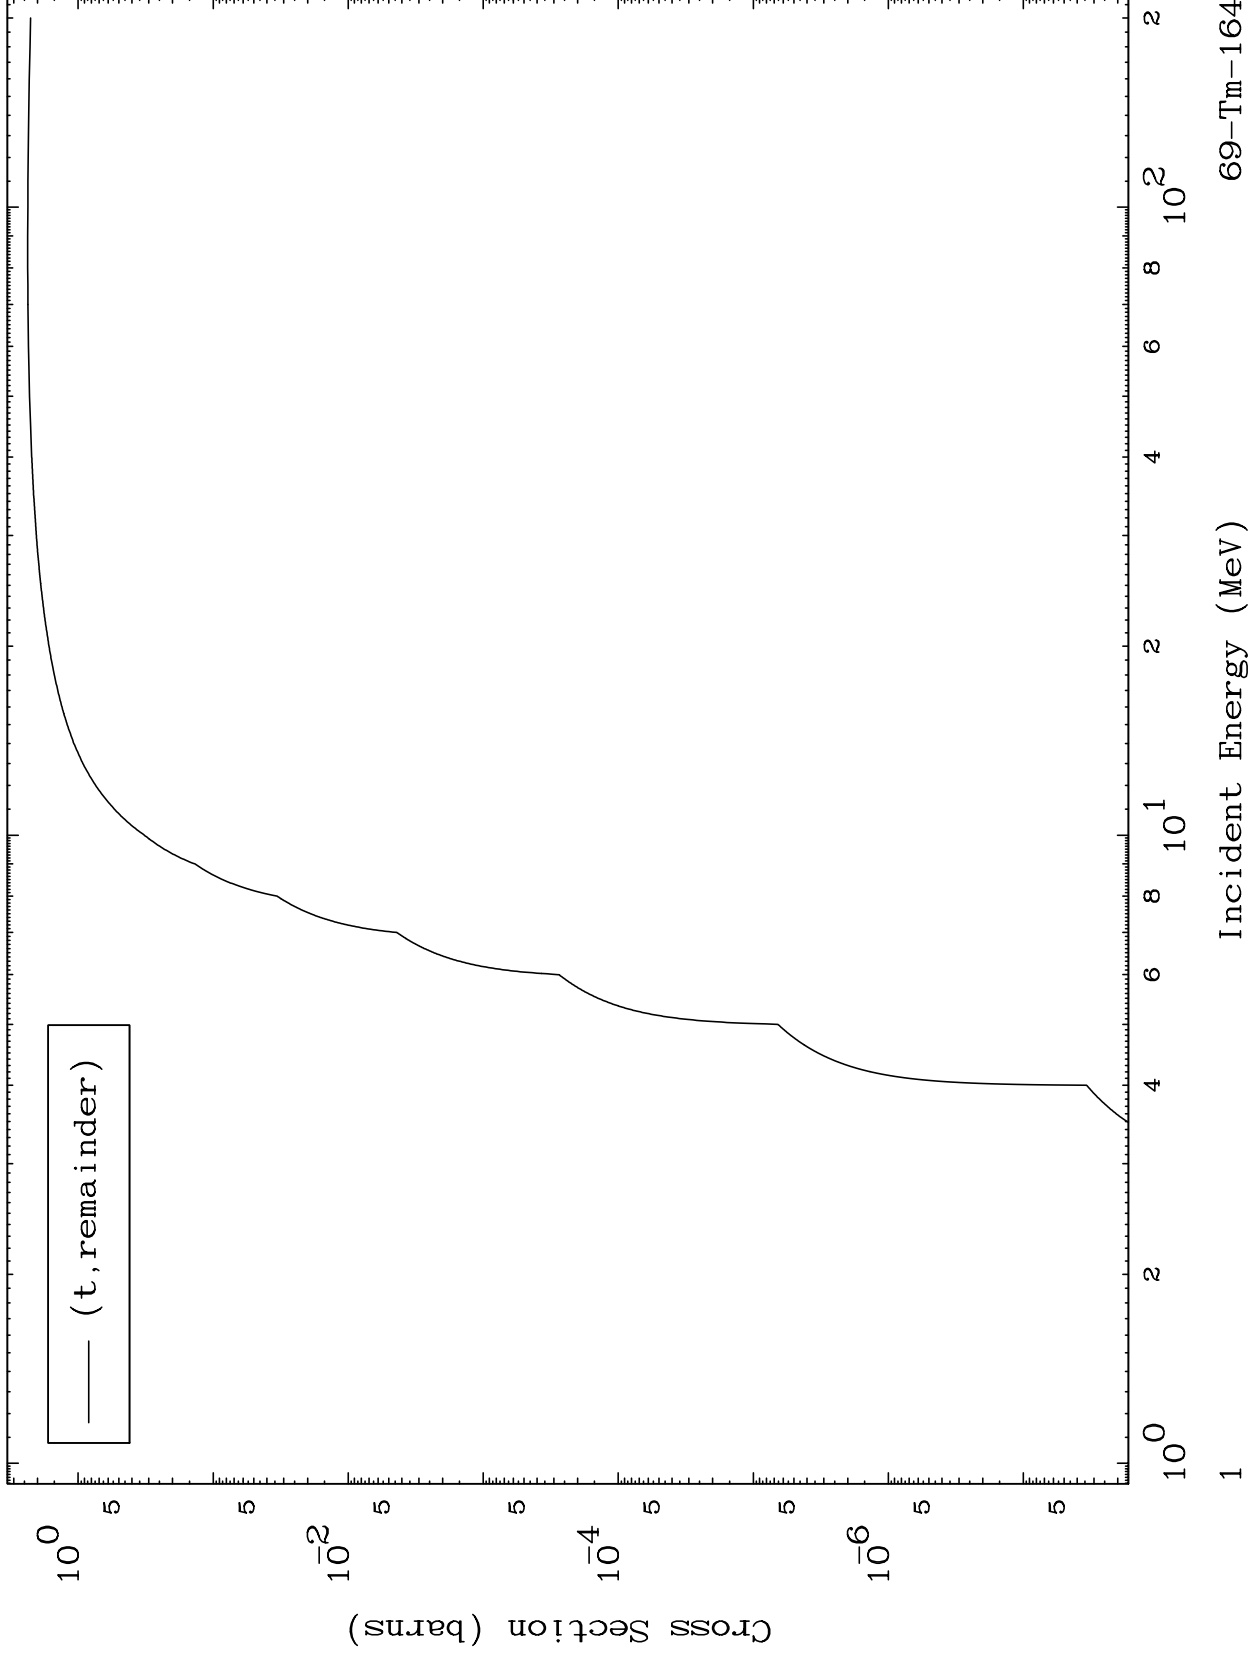

Press Mouse Button to Start

MAT 6911

Triton Major
0 Kelvin Cross Sections

69-Tm-164

69-Tm-164

Incident Energy (MeV)