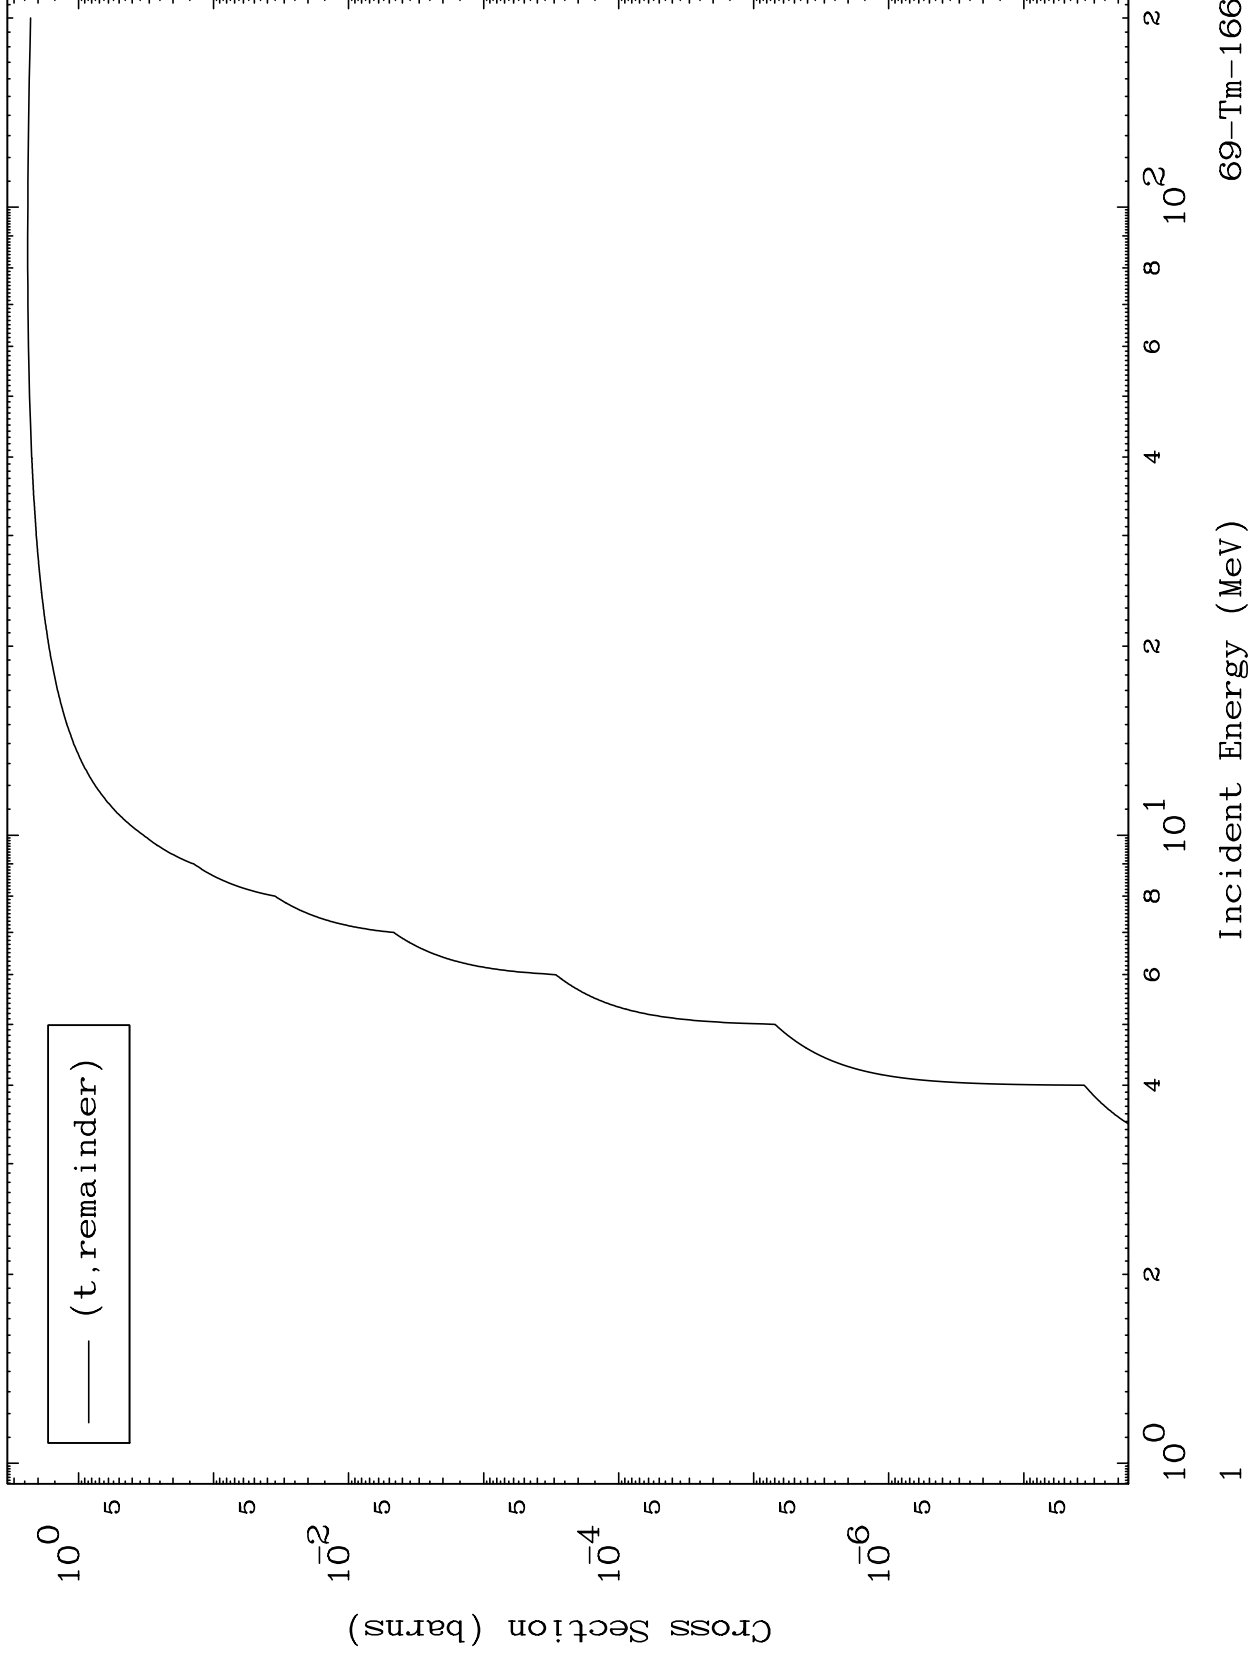

Press Mouse Button to Start

MAT 6916

Triton Major
0 Kelvin Cross Sections

69-Tm-166

69-Tm-166

Incident Energy (MeV)