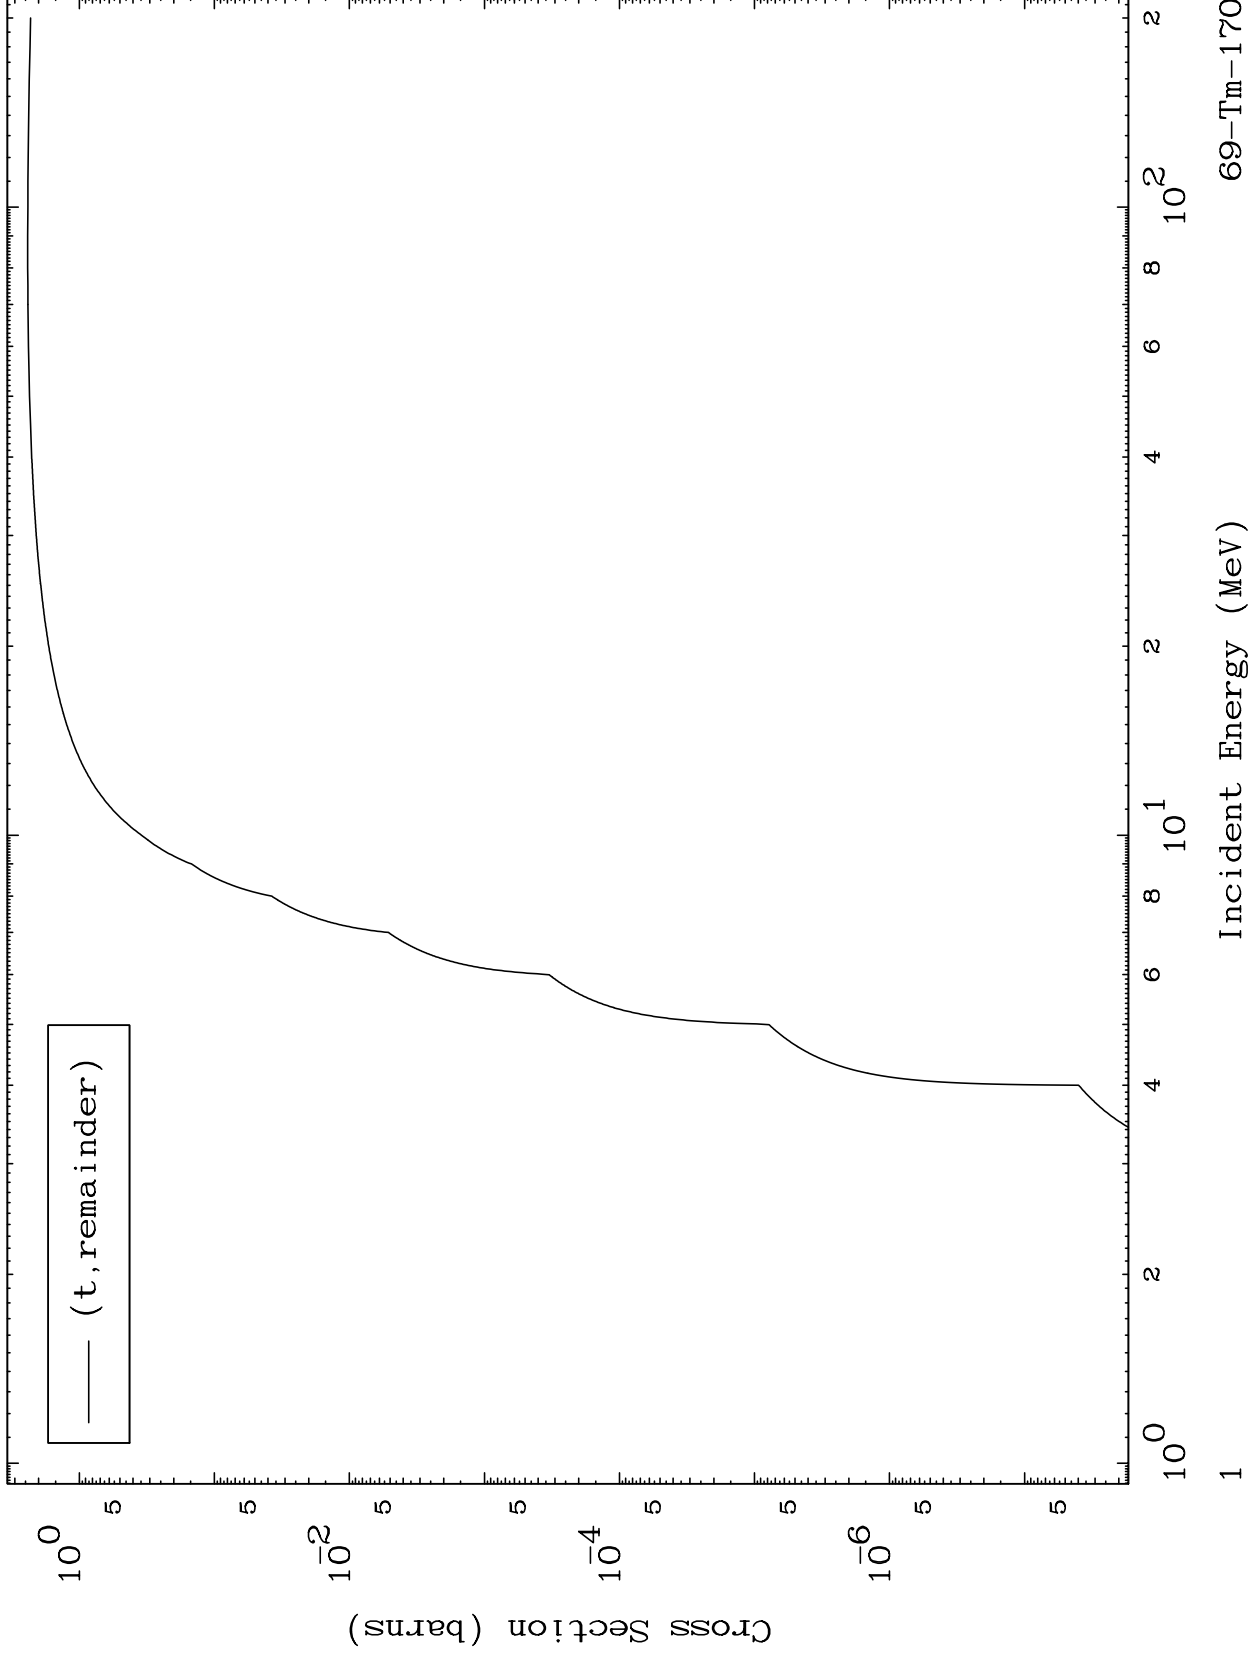

Press Mouse Button to Start

MAT 6928

Triton Major
0 Kelvin Cross Sections

69-Tm-170

Incident Energy (MeV)

69-Tm-170