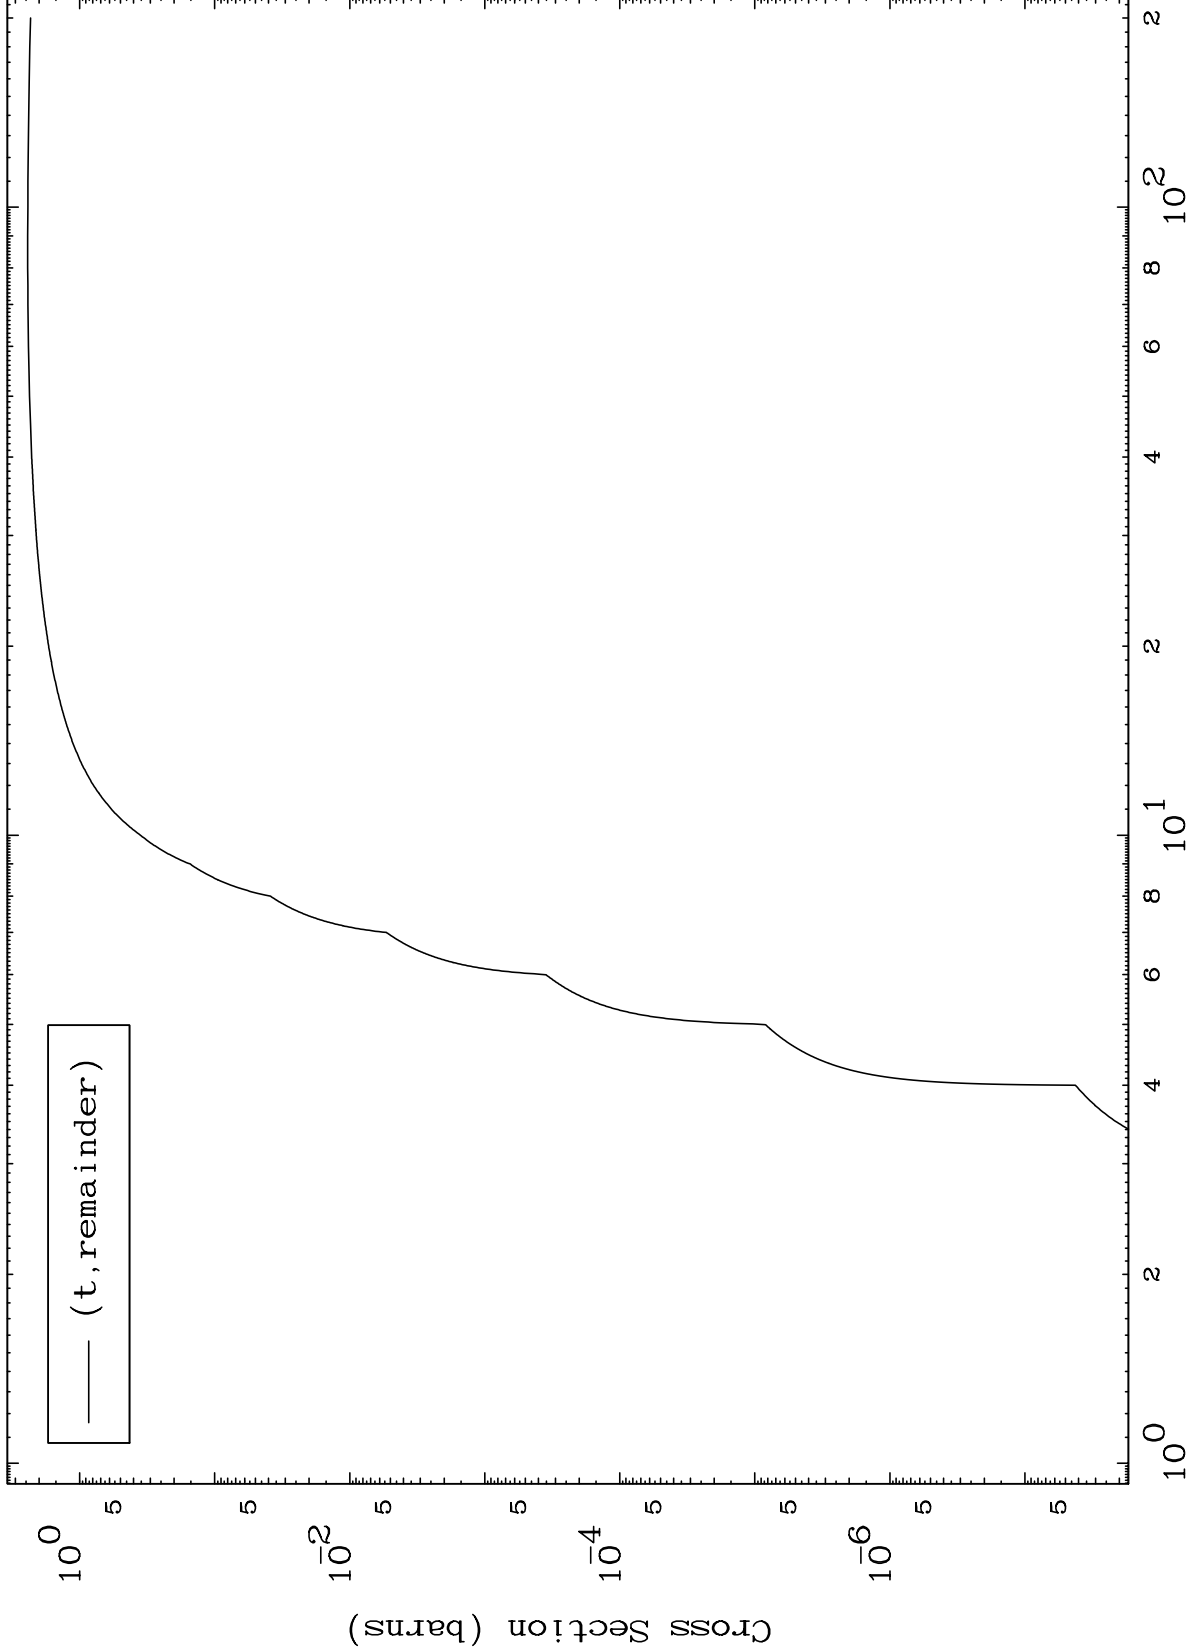

Press Mouse Button to Start

MAT 6934

Triton Major

69-Tm-172

0 Kelvin Cross Sections

Incident Energy (MeV)

69-Tm-172