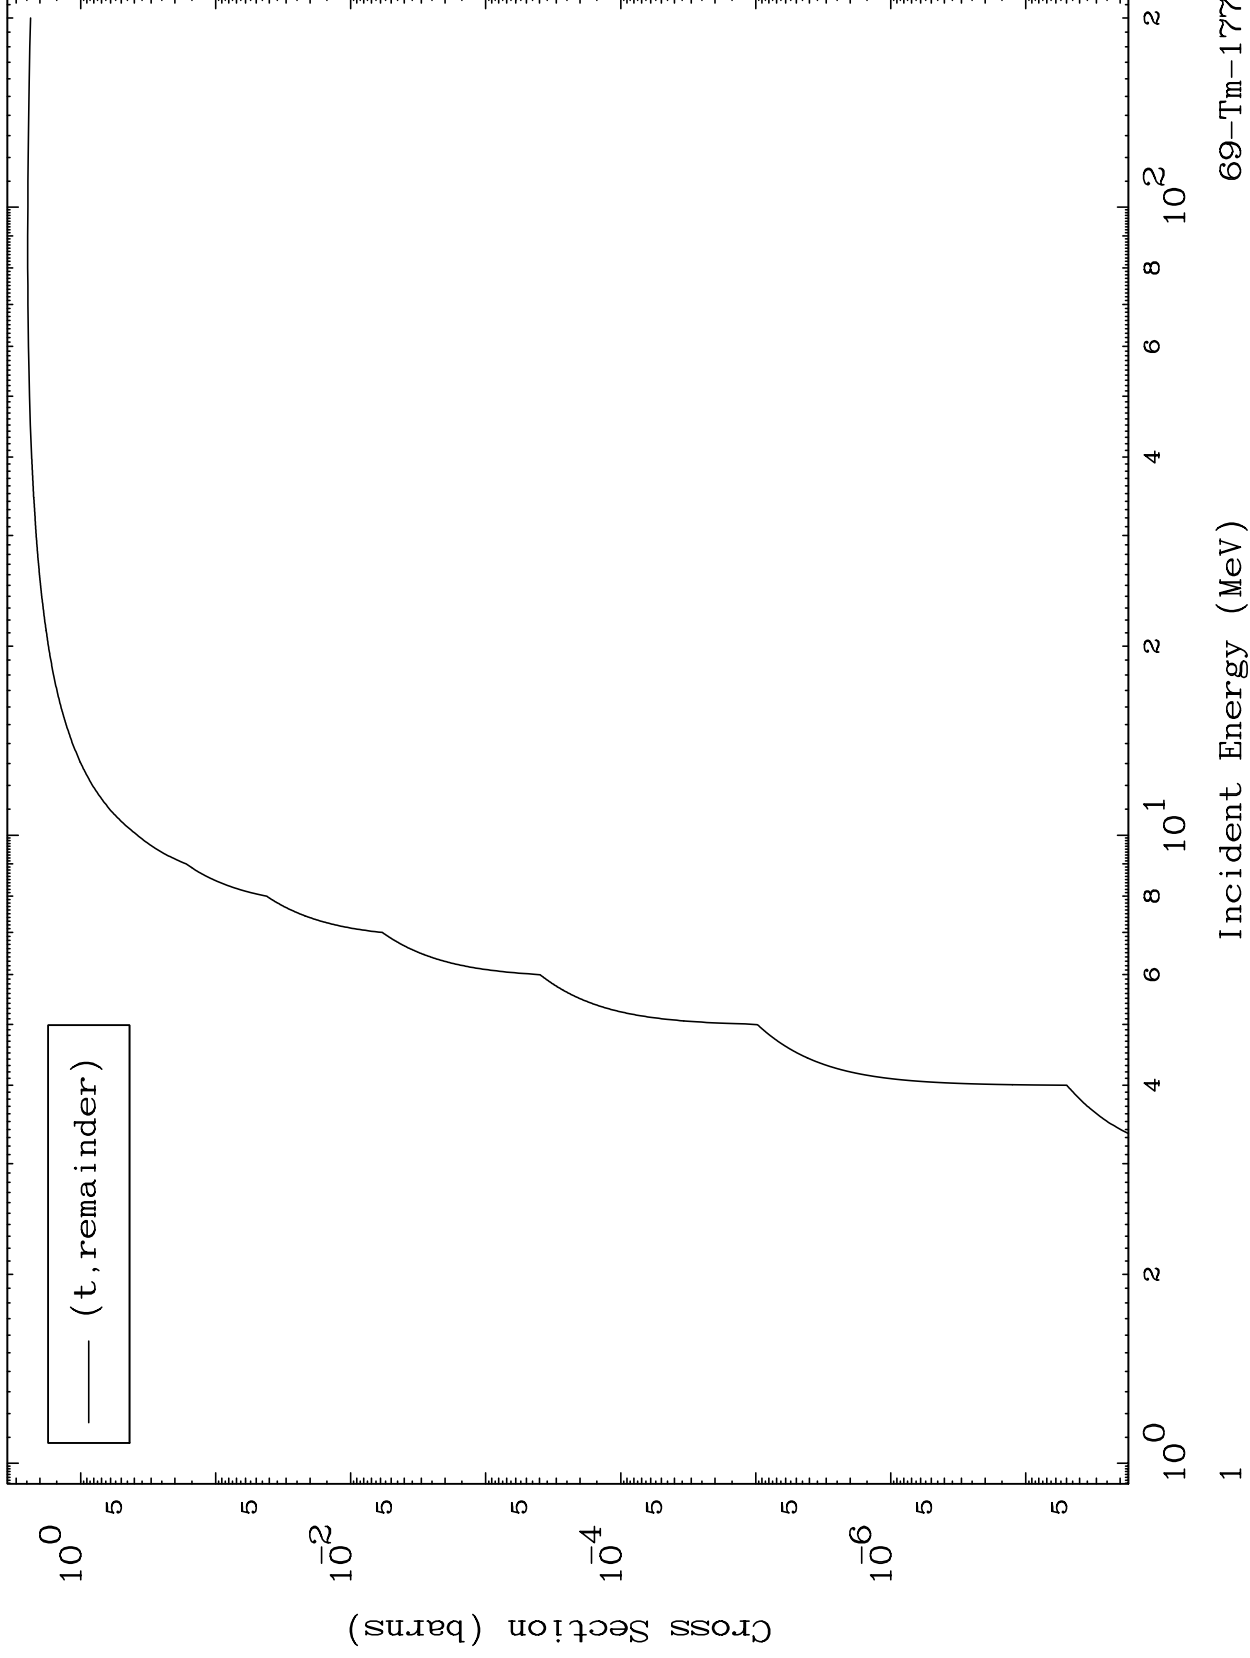

Press Mouse Button to Start

MAT 6949

Triton Major  
0 Kelvin Cross Sections

69-Tm-177

69-Tm-177

Incident Energy (MeV)