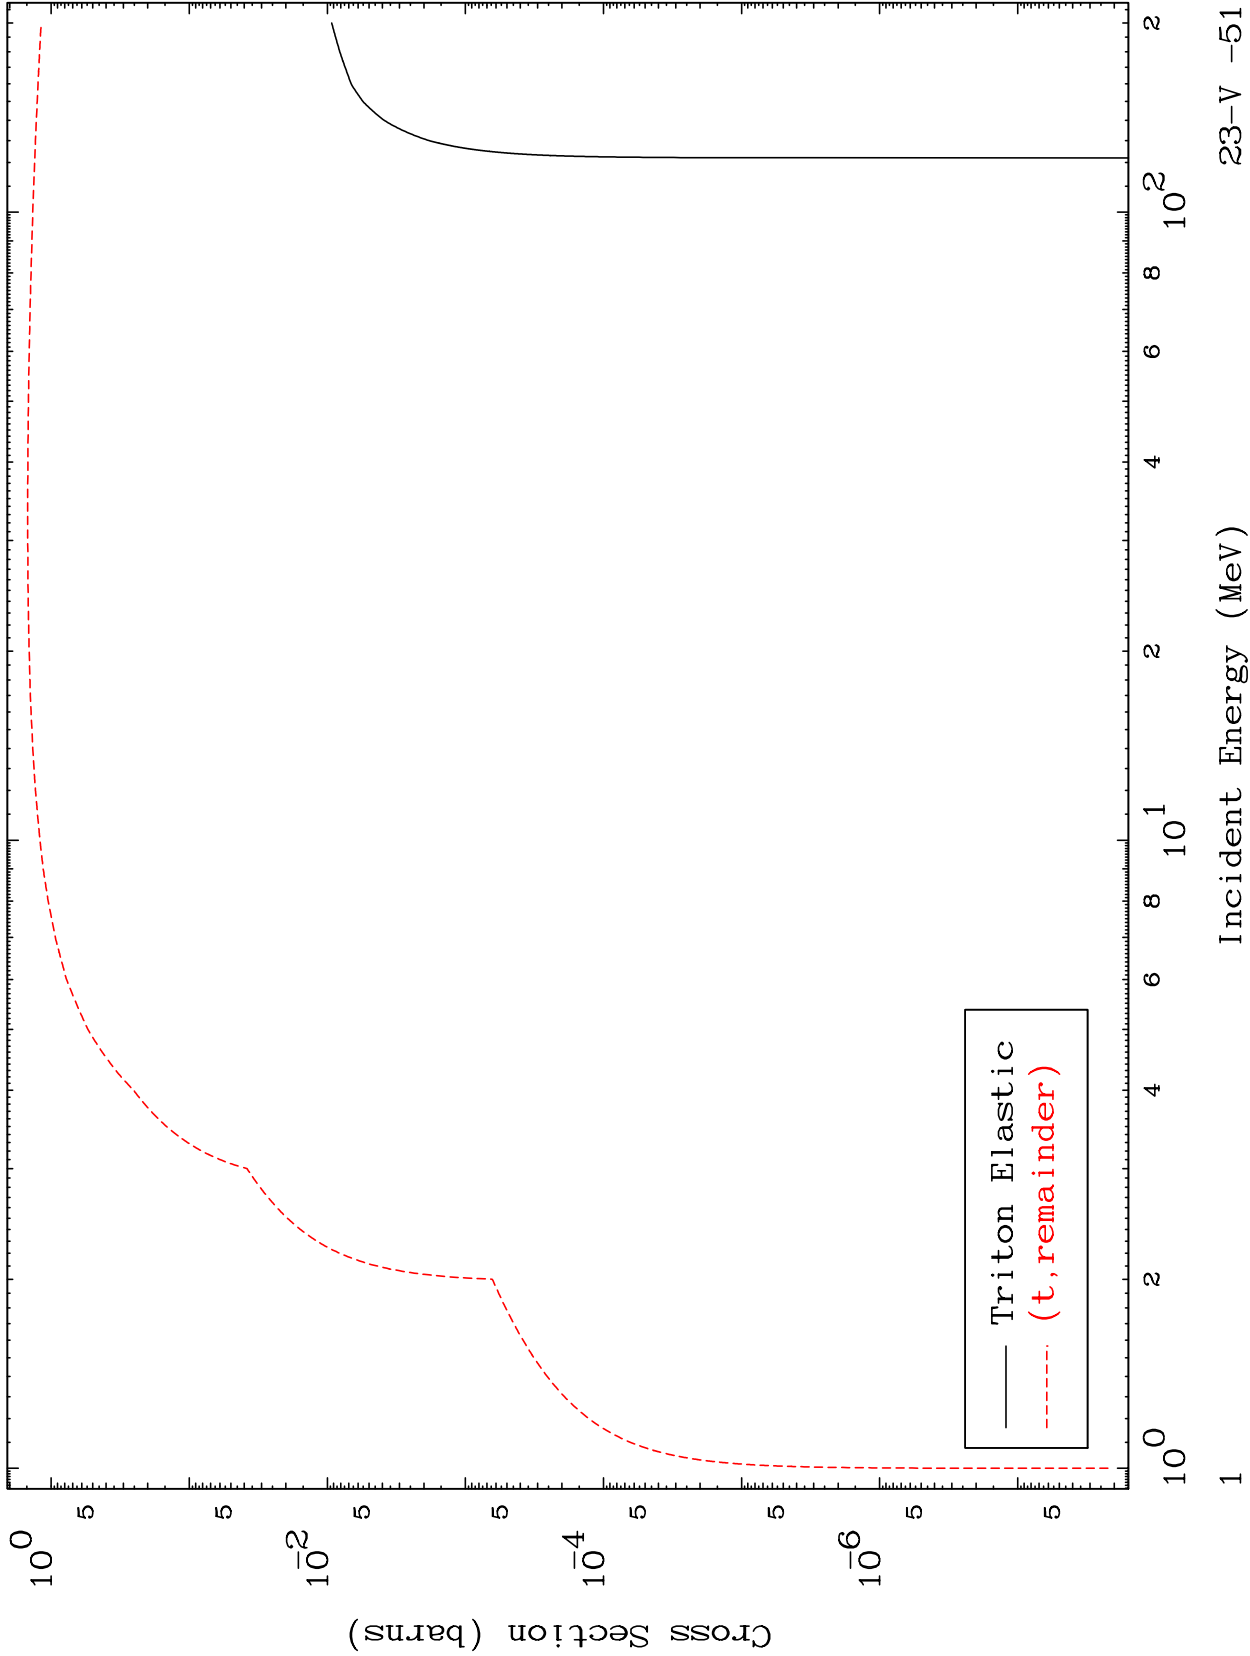

Press Mouse Button to Start

MAT 2328

Triton Major

23-V -51

0 Kelvin Cross Sections

23-V -51