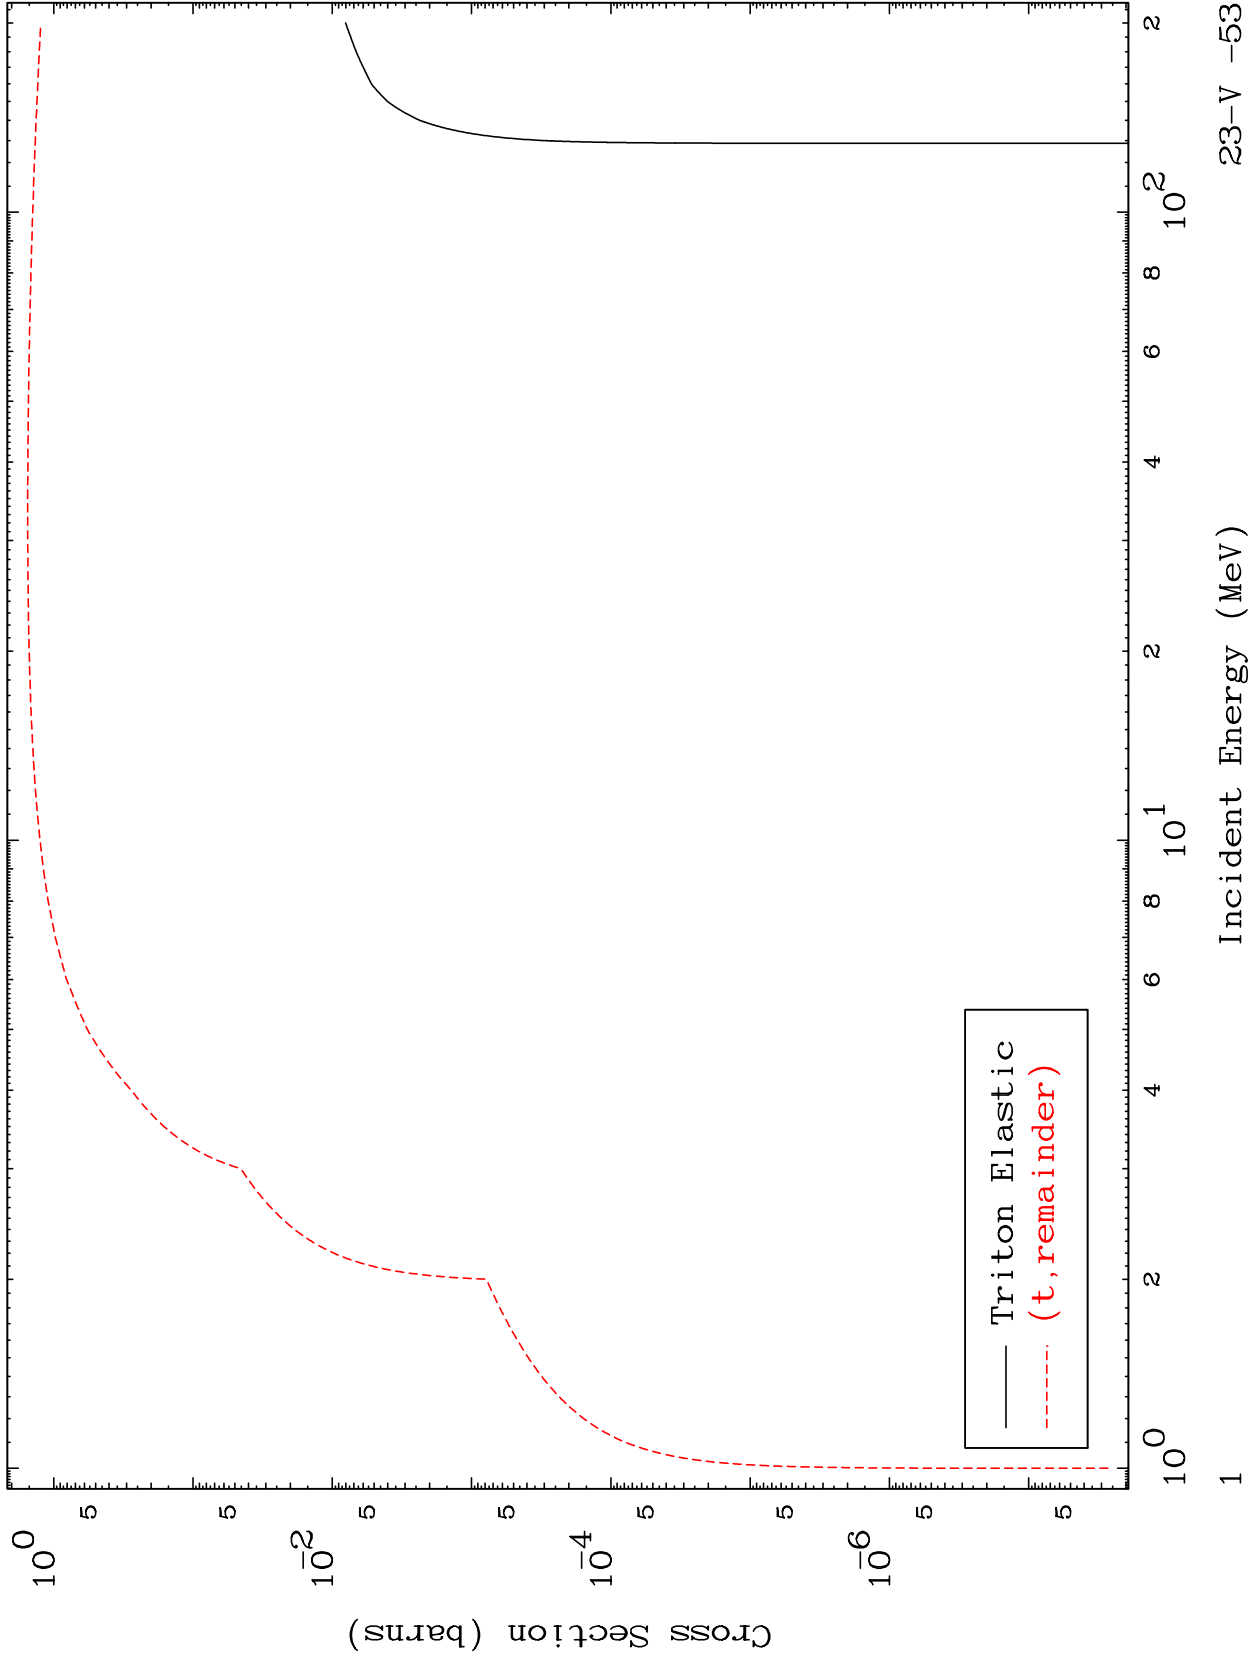

Press Mouse Button to Start

MAT 2334

Triton Major  
0 Kelvin Cross Sections

23-V -53

Incident Energy (MeV)

23-V -53