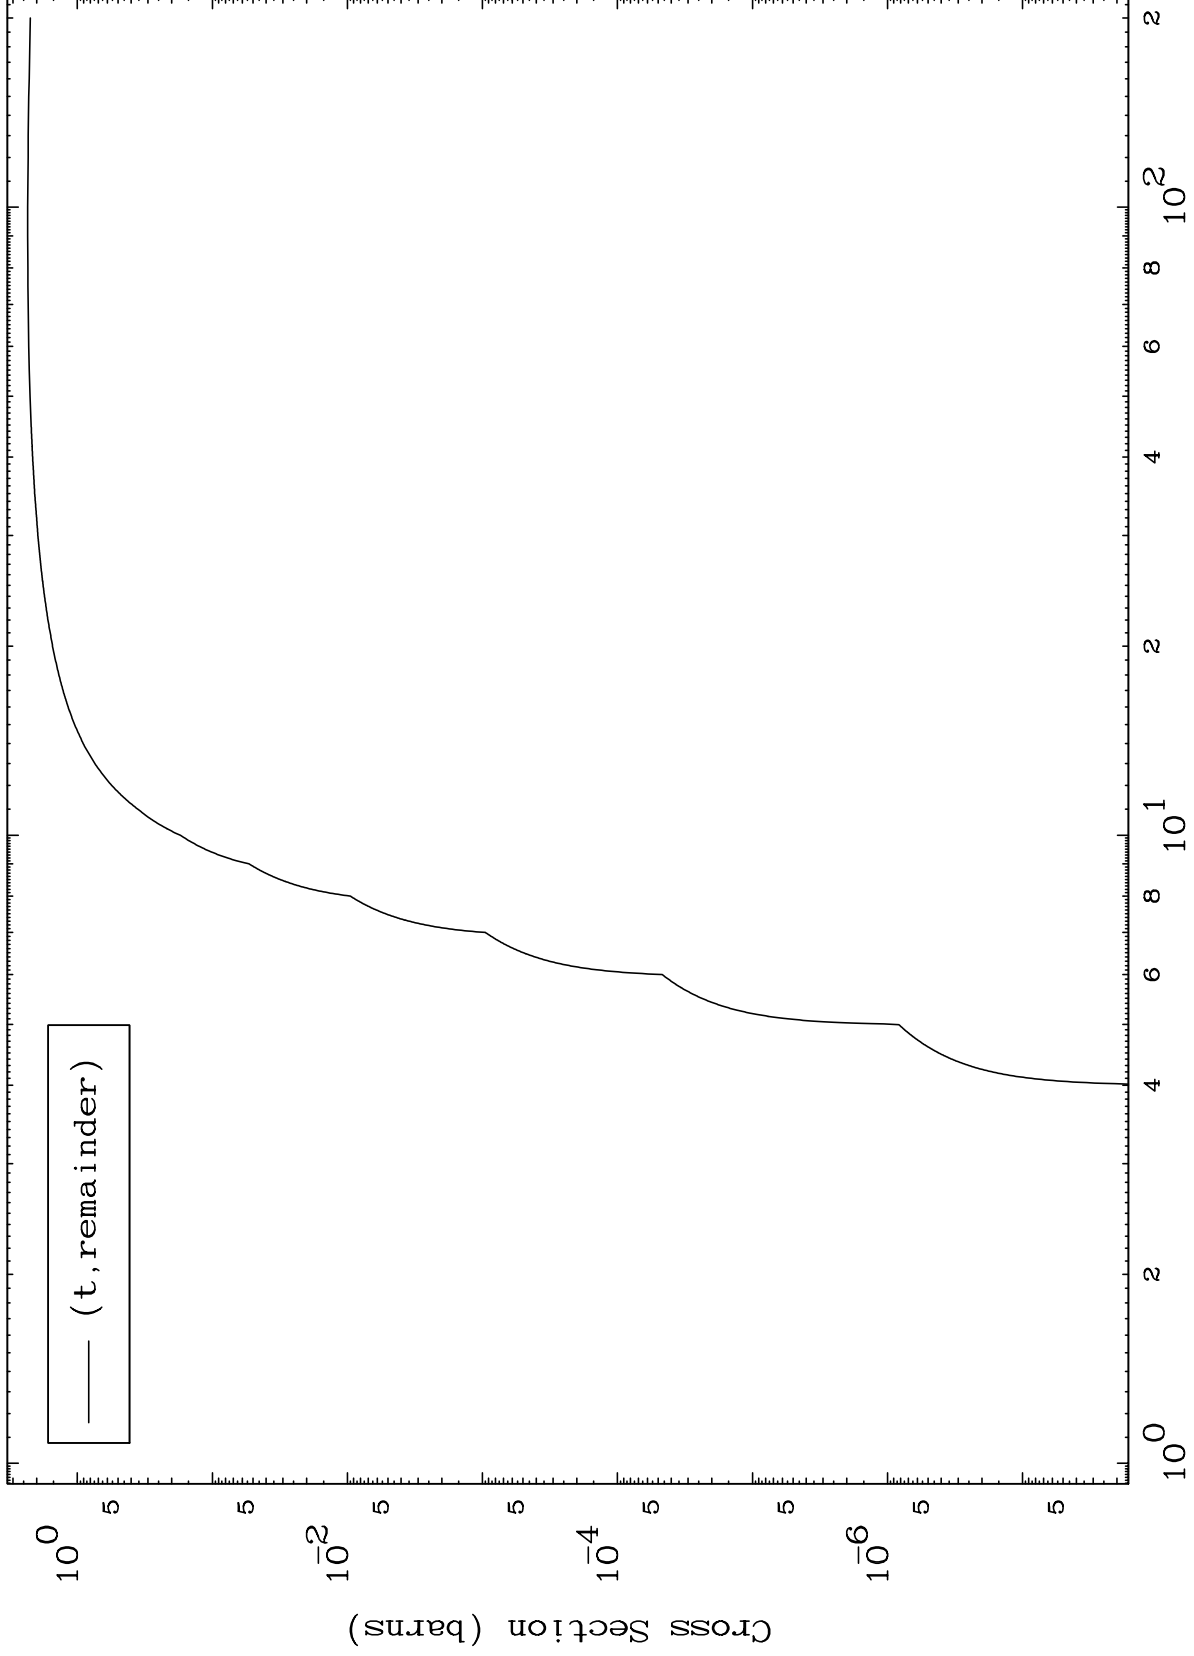

Press Mouse Button to Start

MAT 7371

Triton Major

74-W -162

0 Kelvin Cross Sections

Incident Energy (MeV)

74-W -162