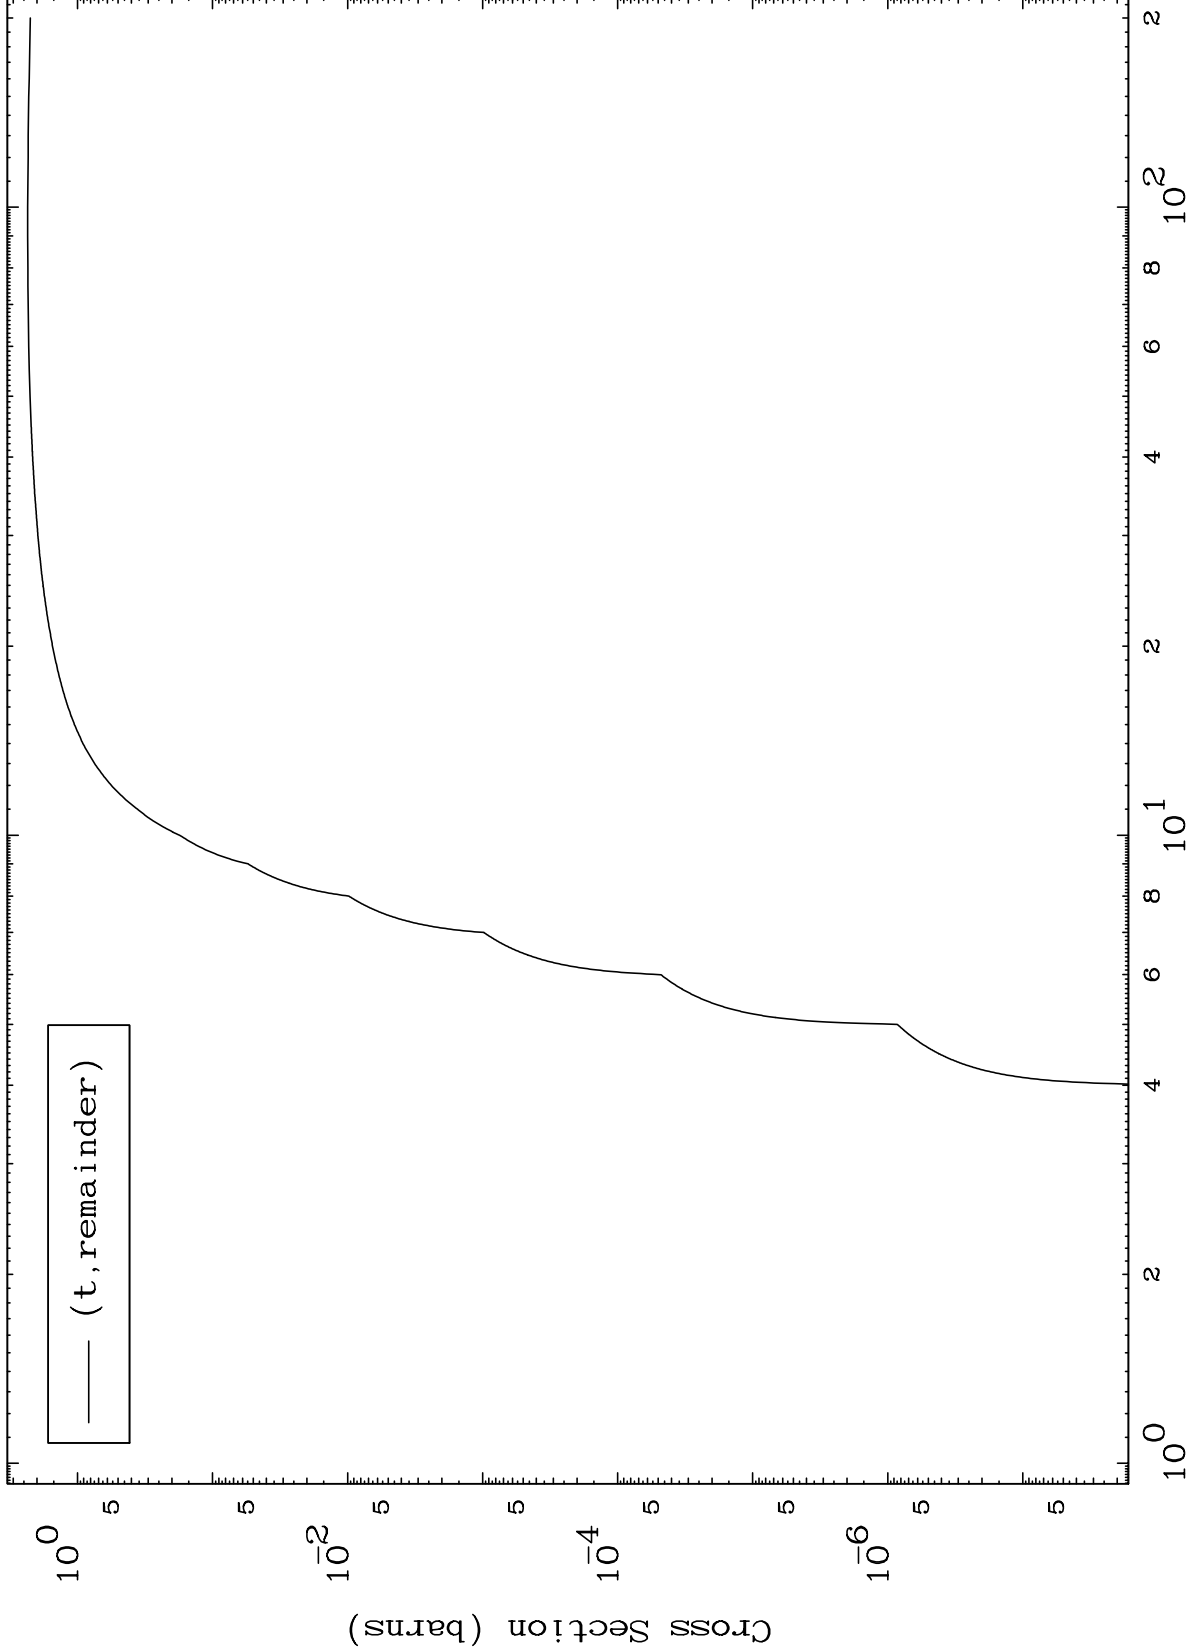

Press Mouse Button to Start

MAT 7374

Triton Major

74-W -163

0 Kelvin Cross Sections

(t, remainder)

Incident Energy (MeV)

74-W -163