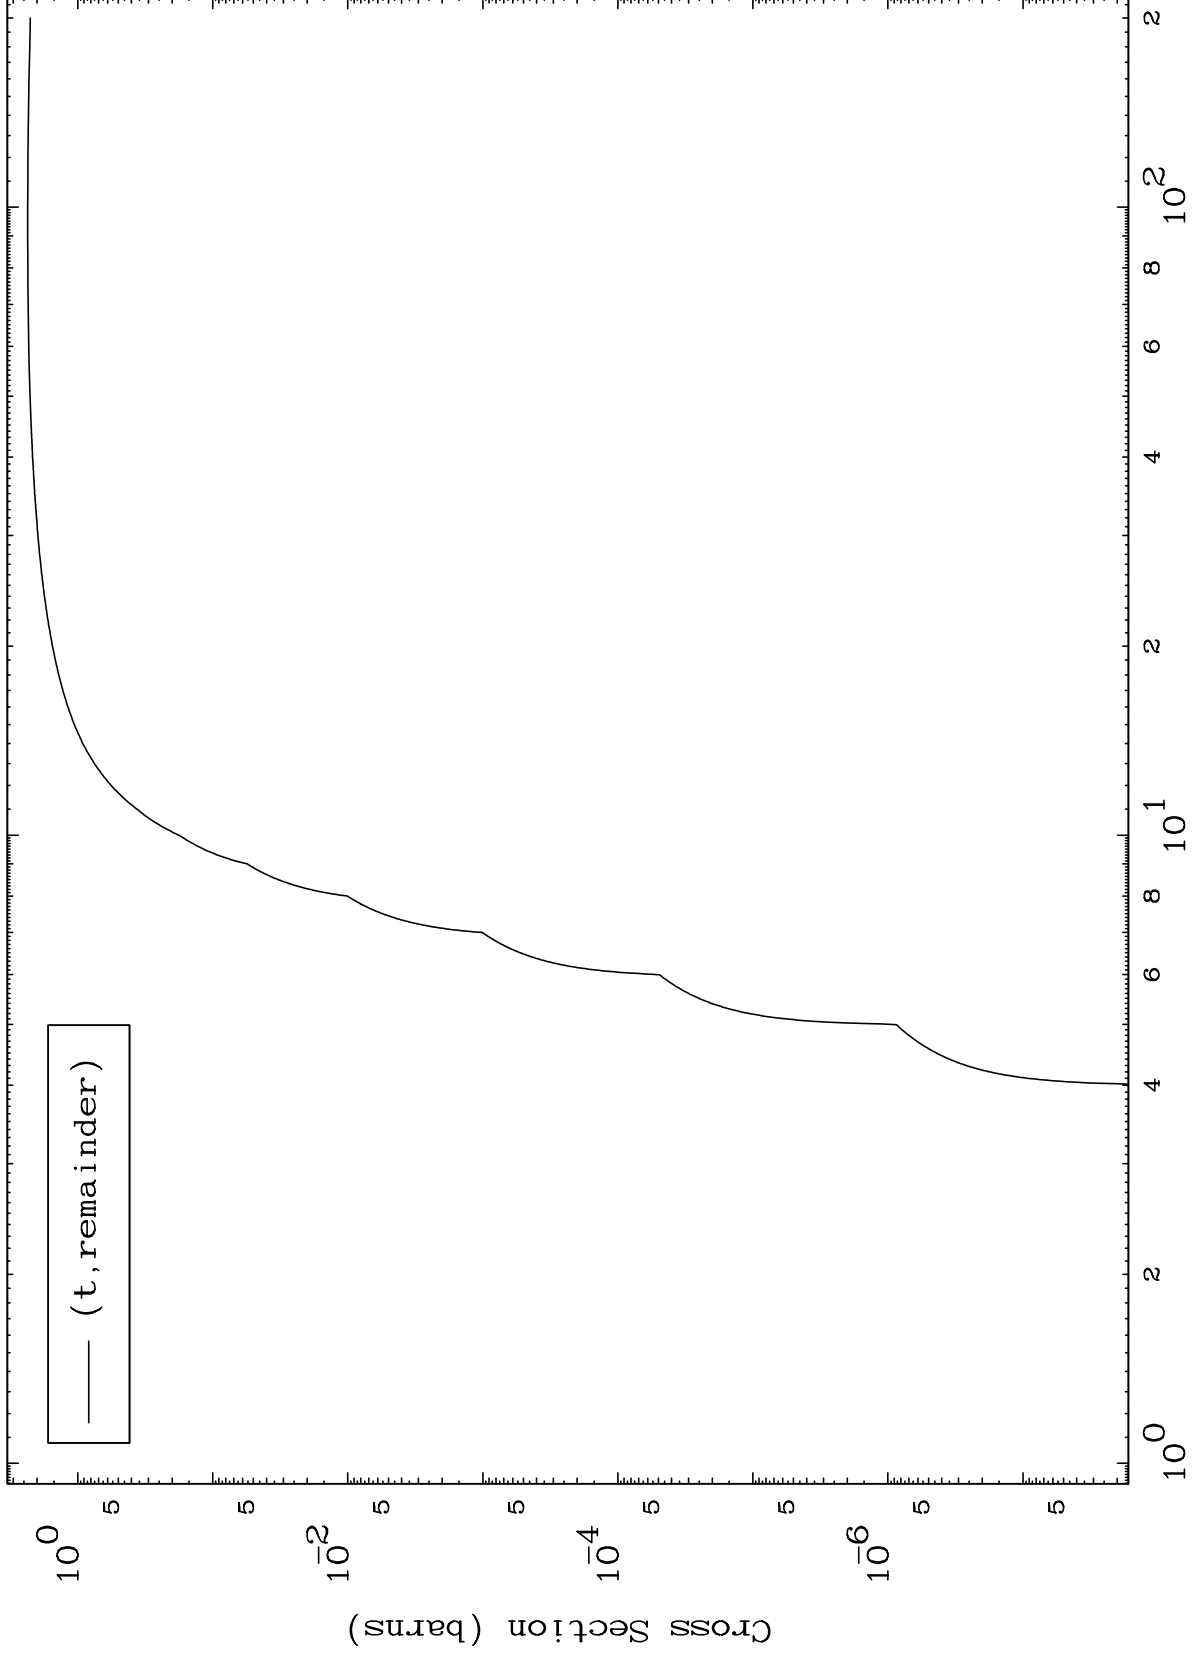

Press Mouse Button to Start

MAT 7377

Triton Major
0 Kelvin Cross Sections

74-W -164

Incident Energy (MeV)

74-W -164