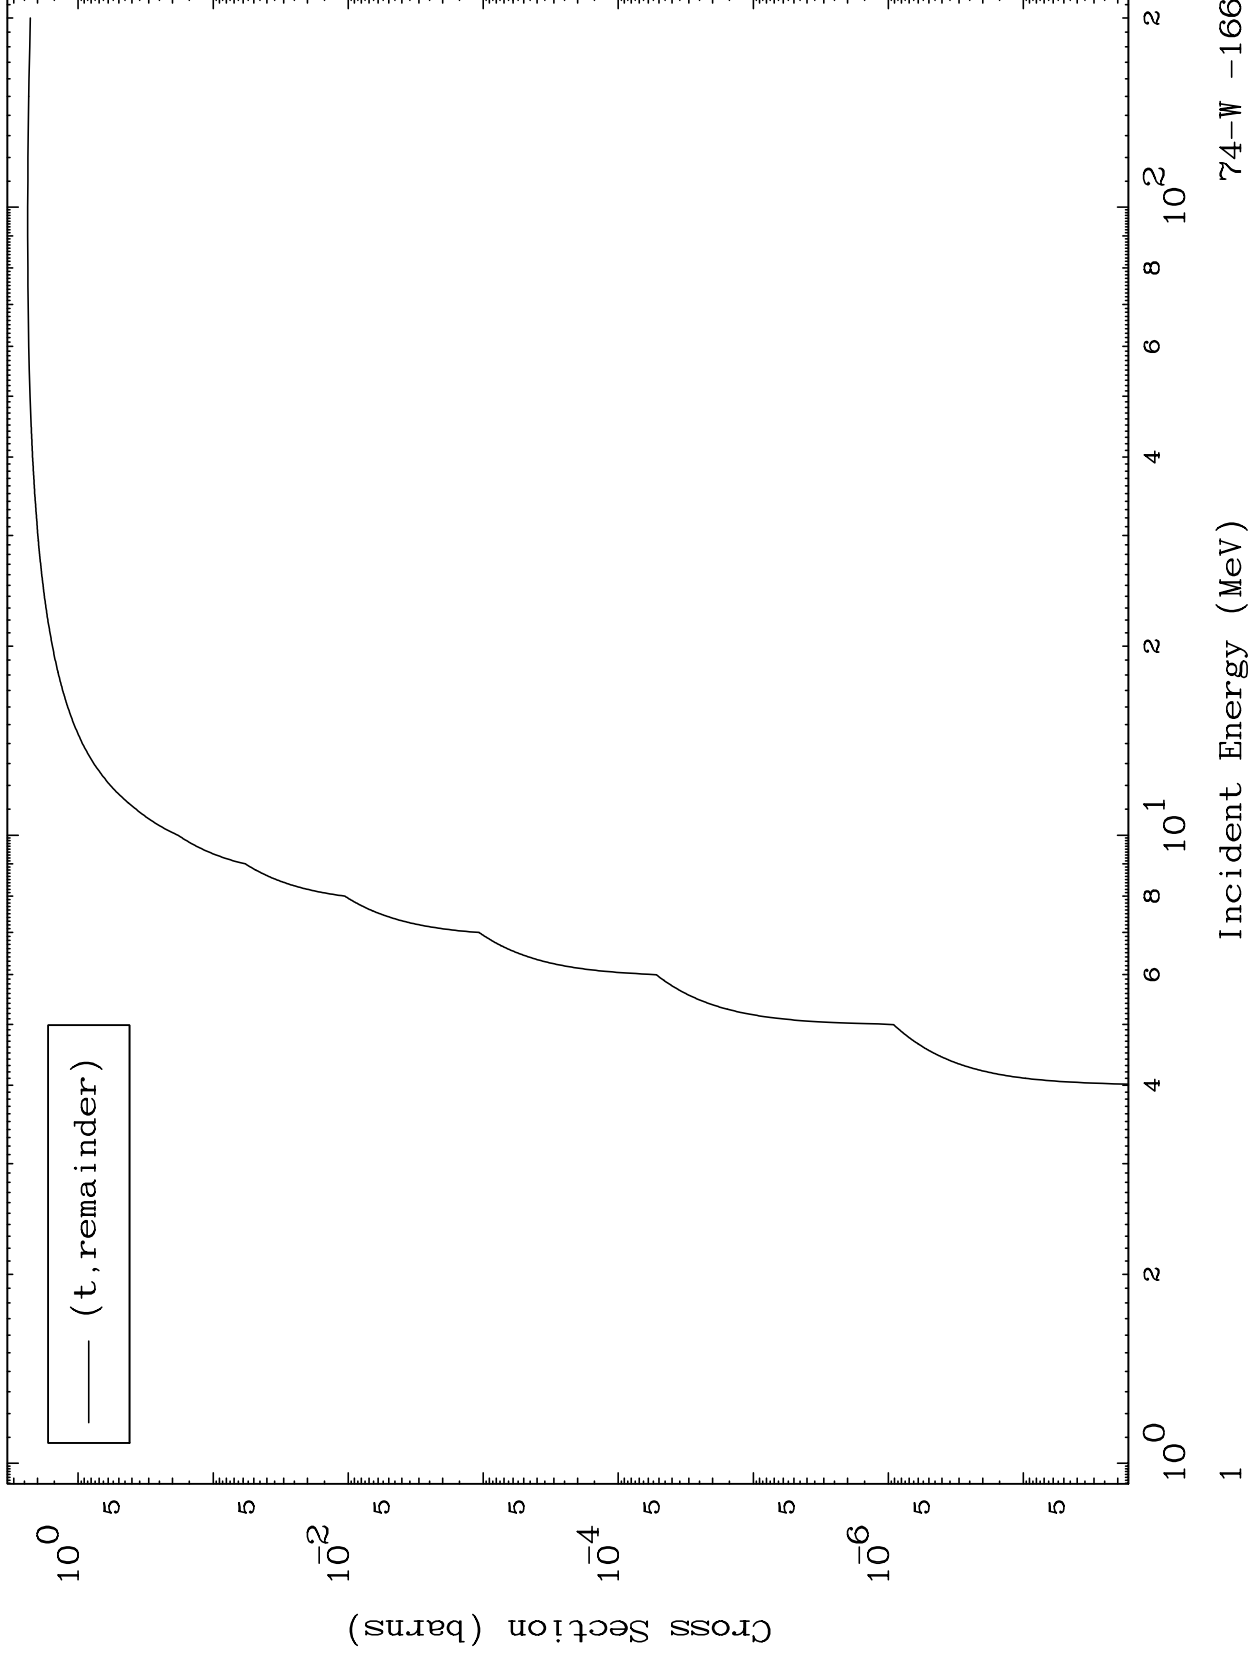

Press Mouse Button to Start

MAT 7383

Triton Major
0 Kelvin Cross Sections

74-W -166

74-W -166