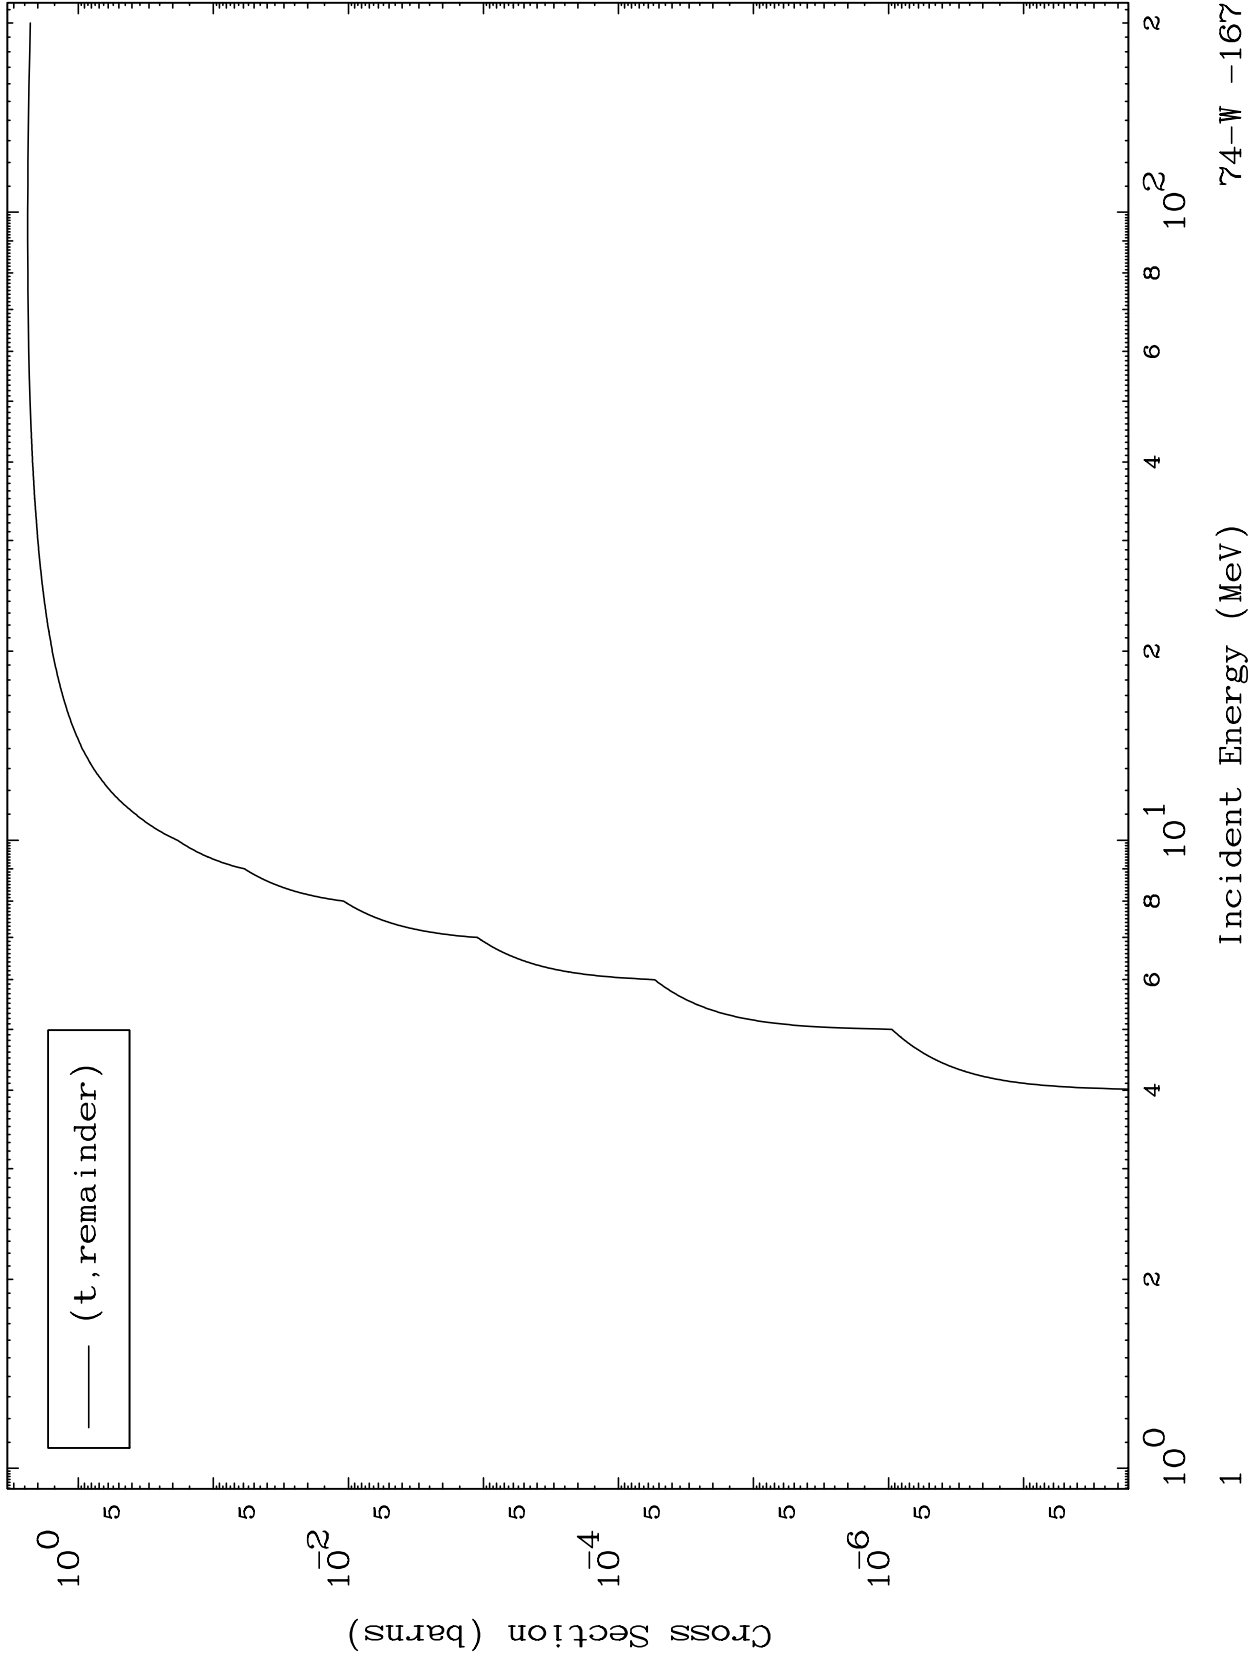

Press Mouse Button to Start

MAT 7386

Triton Major
0 Kelvin Cross Sections

74-W -167

Incident Energy (MeV)

74-W -167