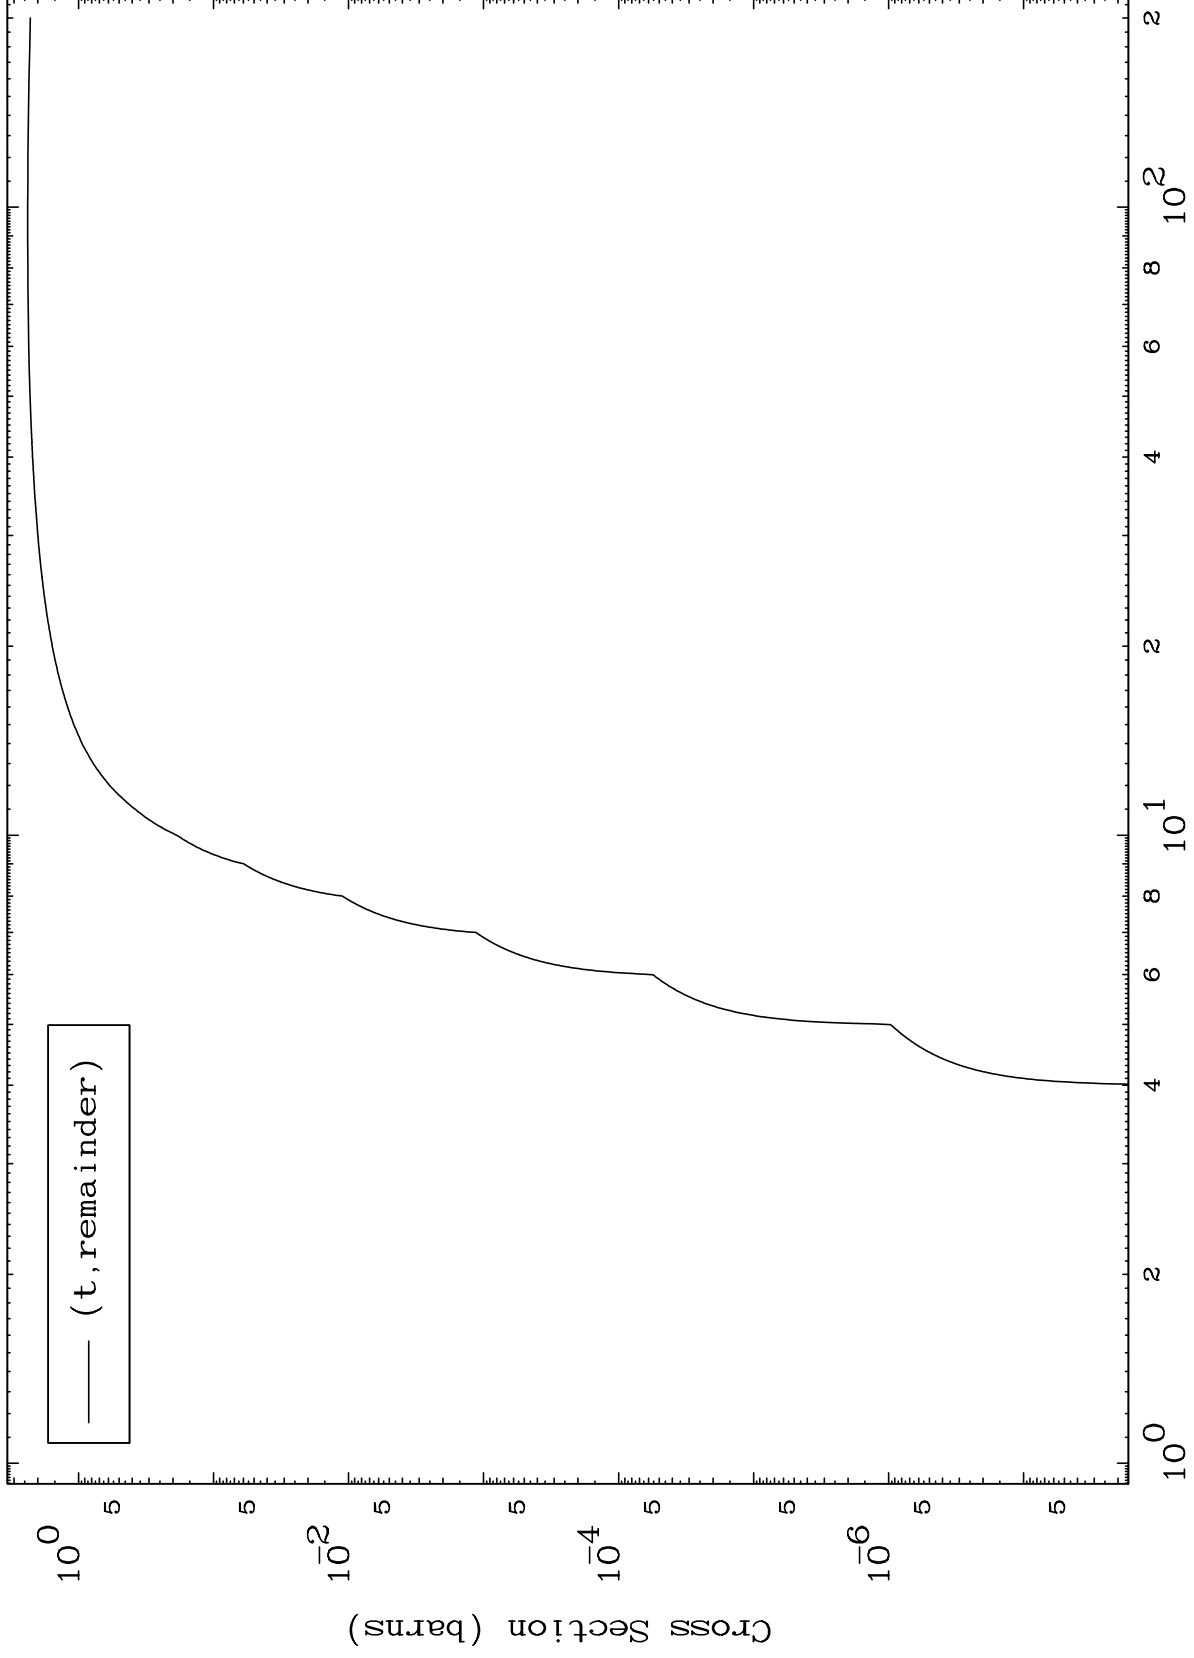

Press Mouse Button to Start

MAT 7389

Triton Major  
0 Kelvin Cross Sections

74-W -168

Incident Energy (MeV)

74-W -168