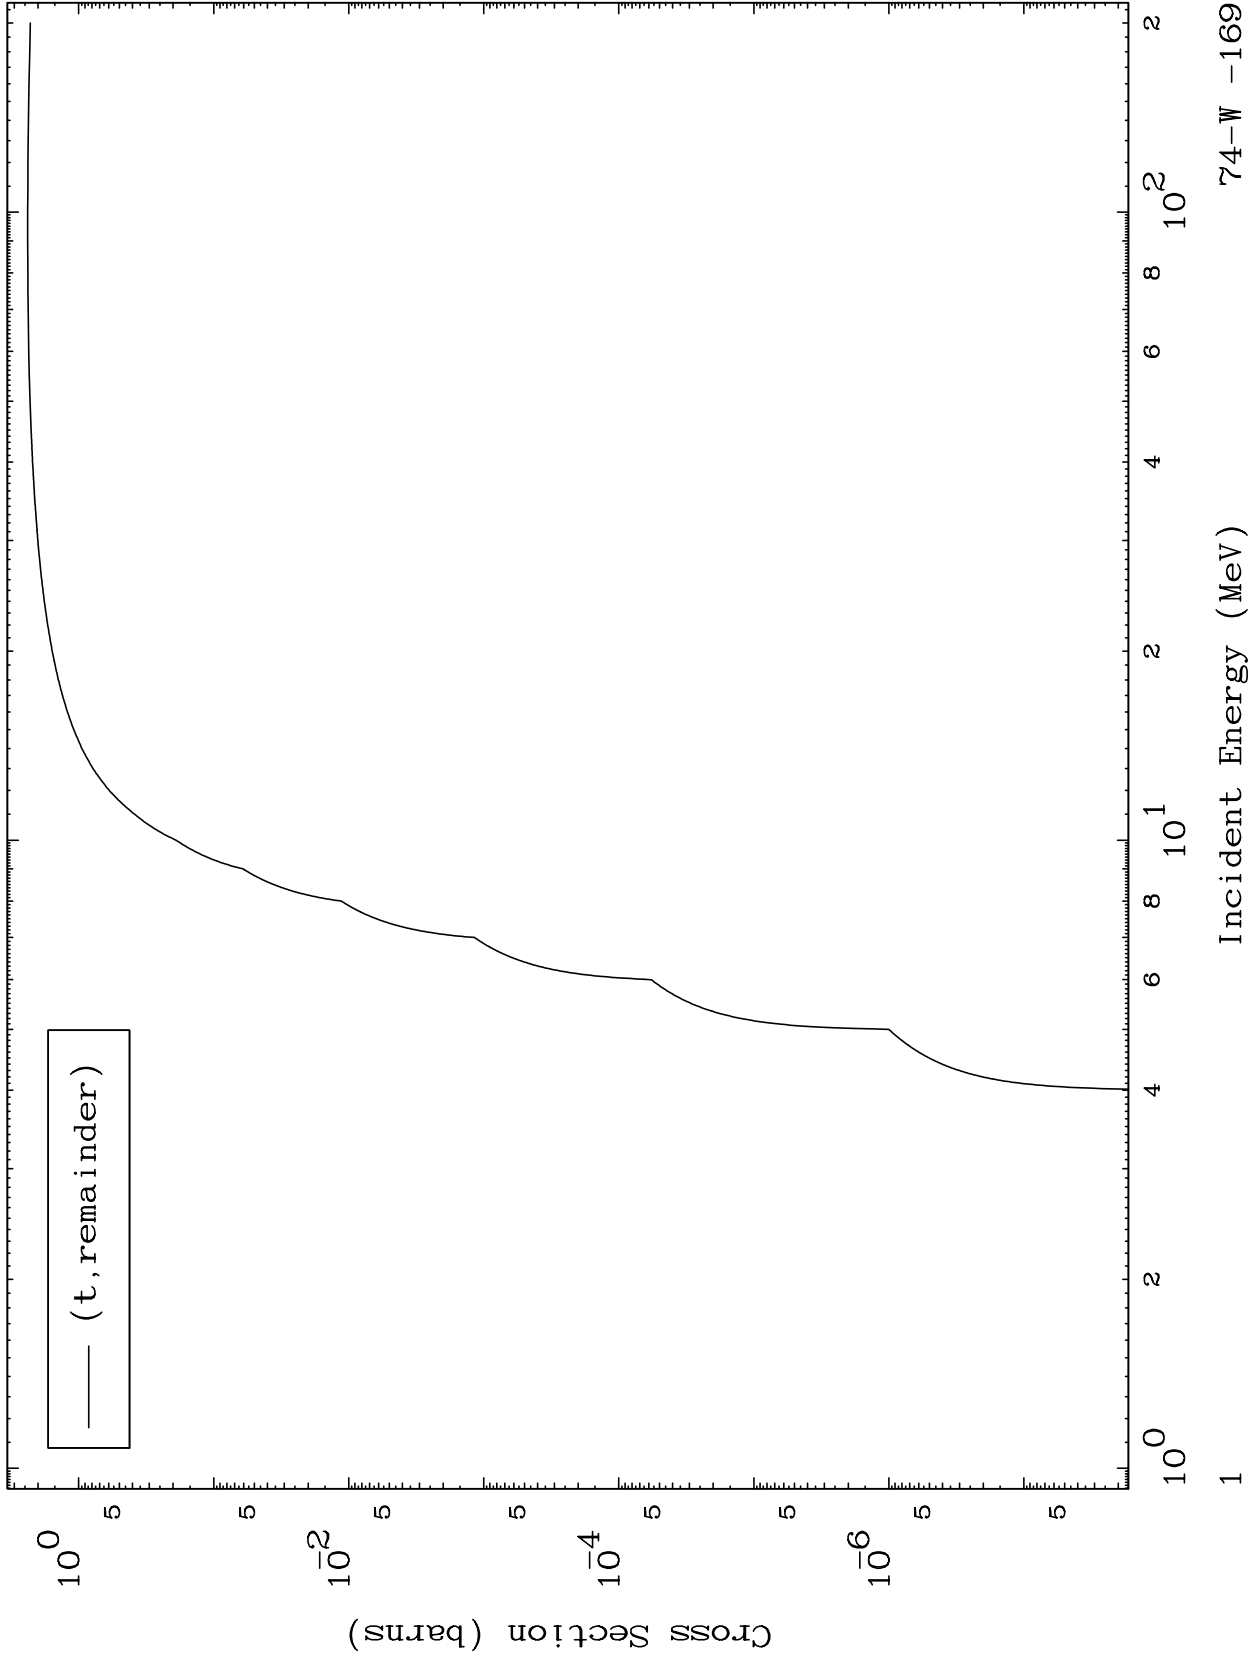

Press Mouse Button to Start

MAT 7392

Triton Major
0 Kelvin Cross Sections

74-W -169

Incident Energy (MeV)

74-W -169