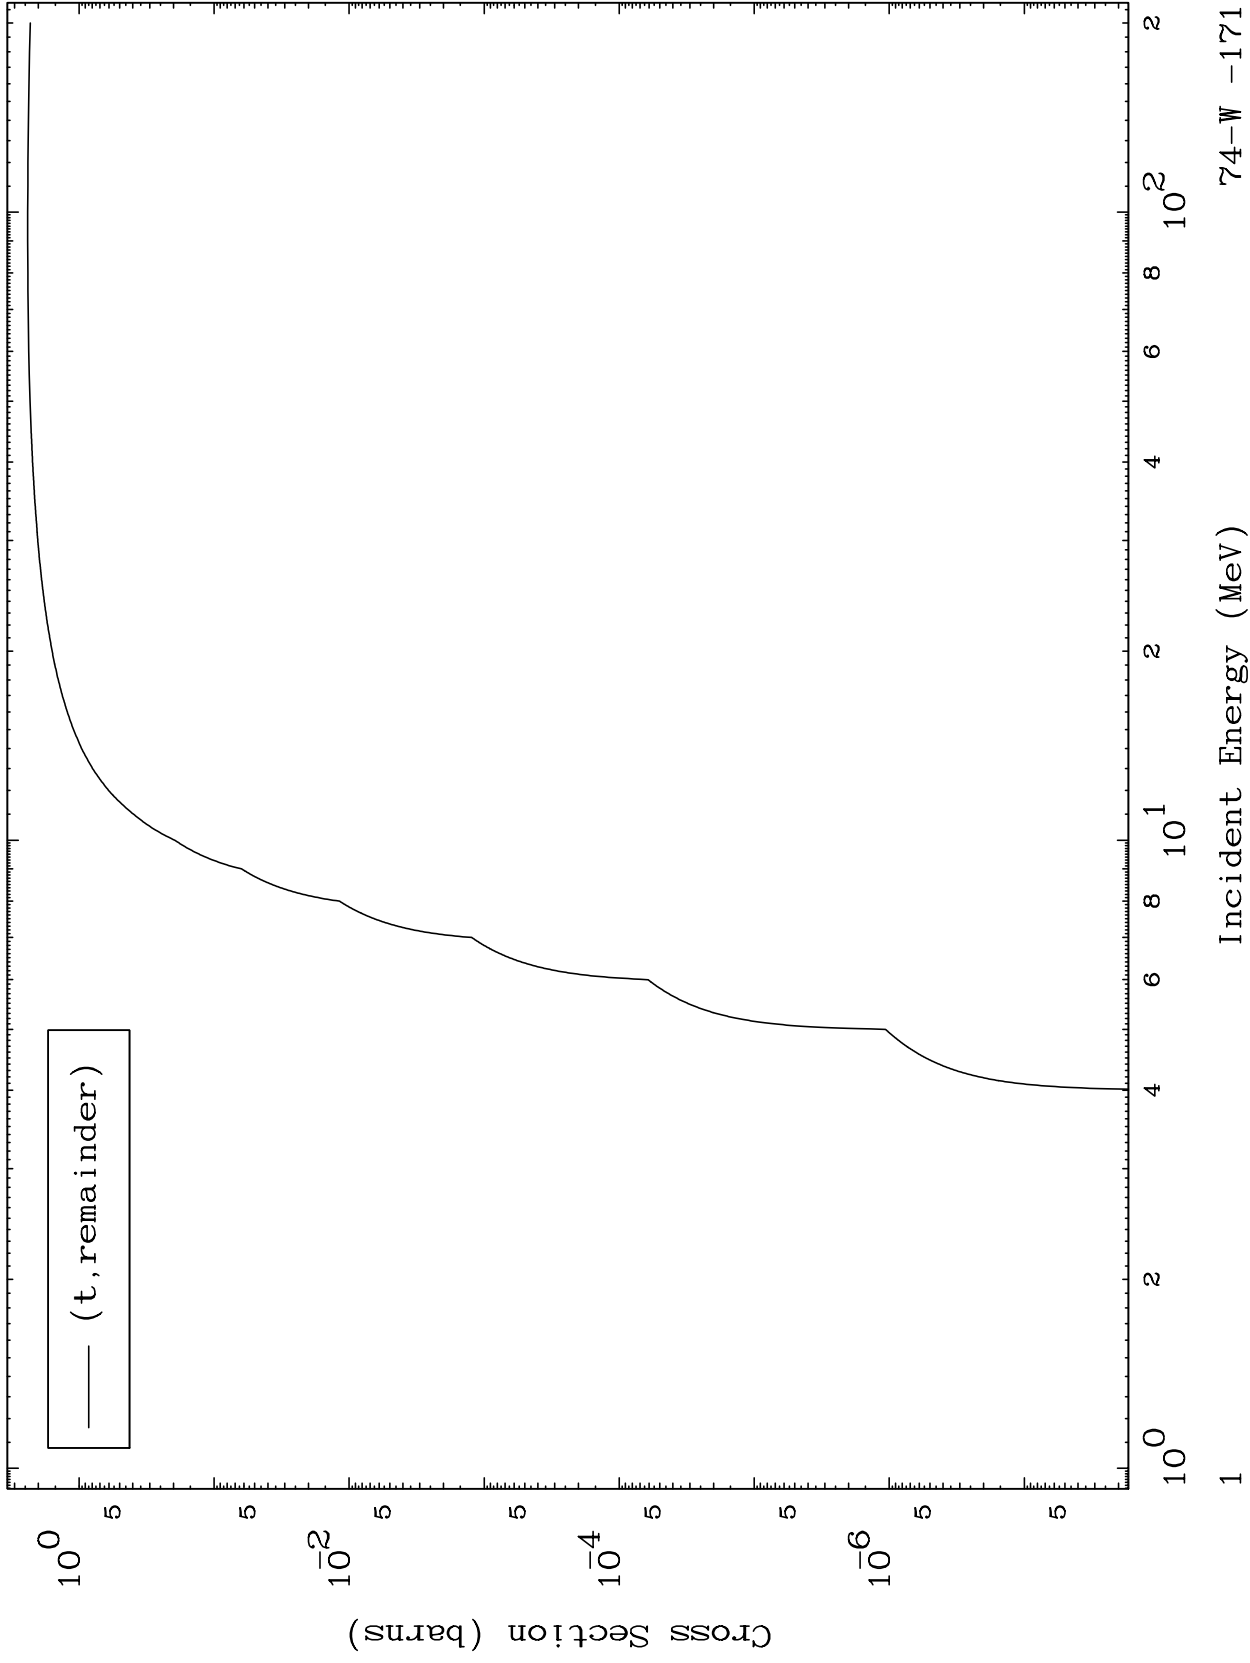

Press Mouse Button to Start

MAT 7398

Triton Major  
0 Kelvin Cross Sections

74-W -171

Incident Energy (MeV)

74-W -171