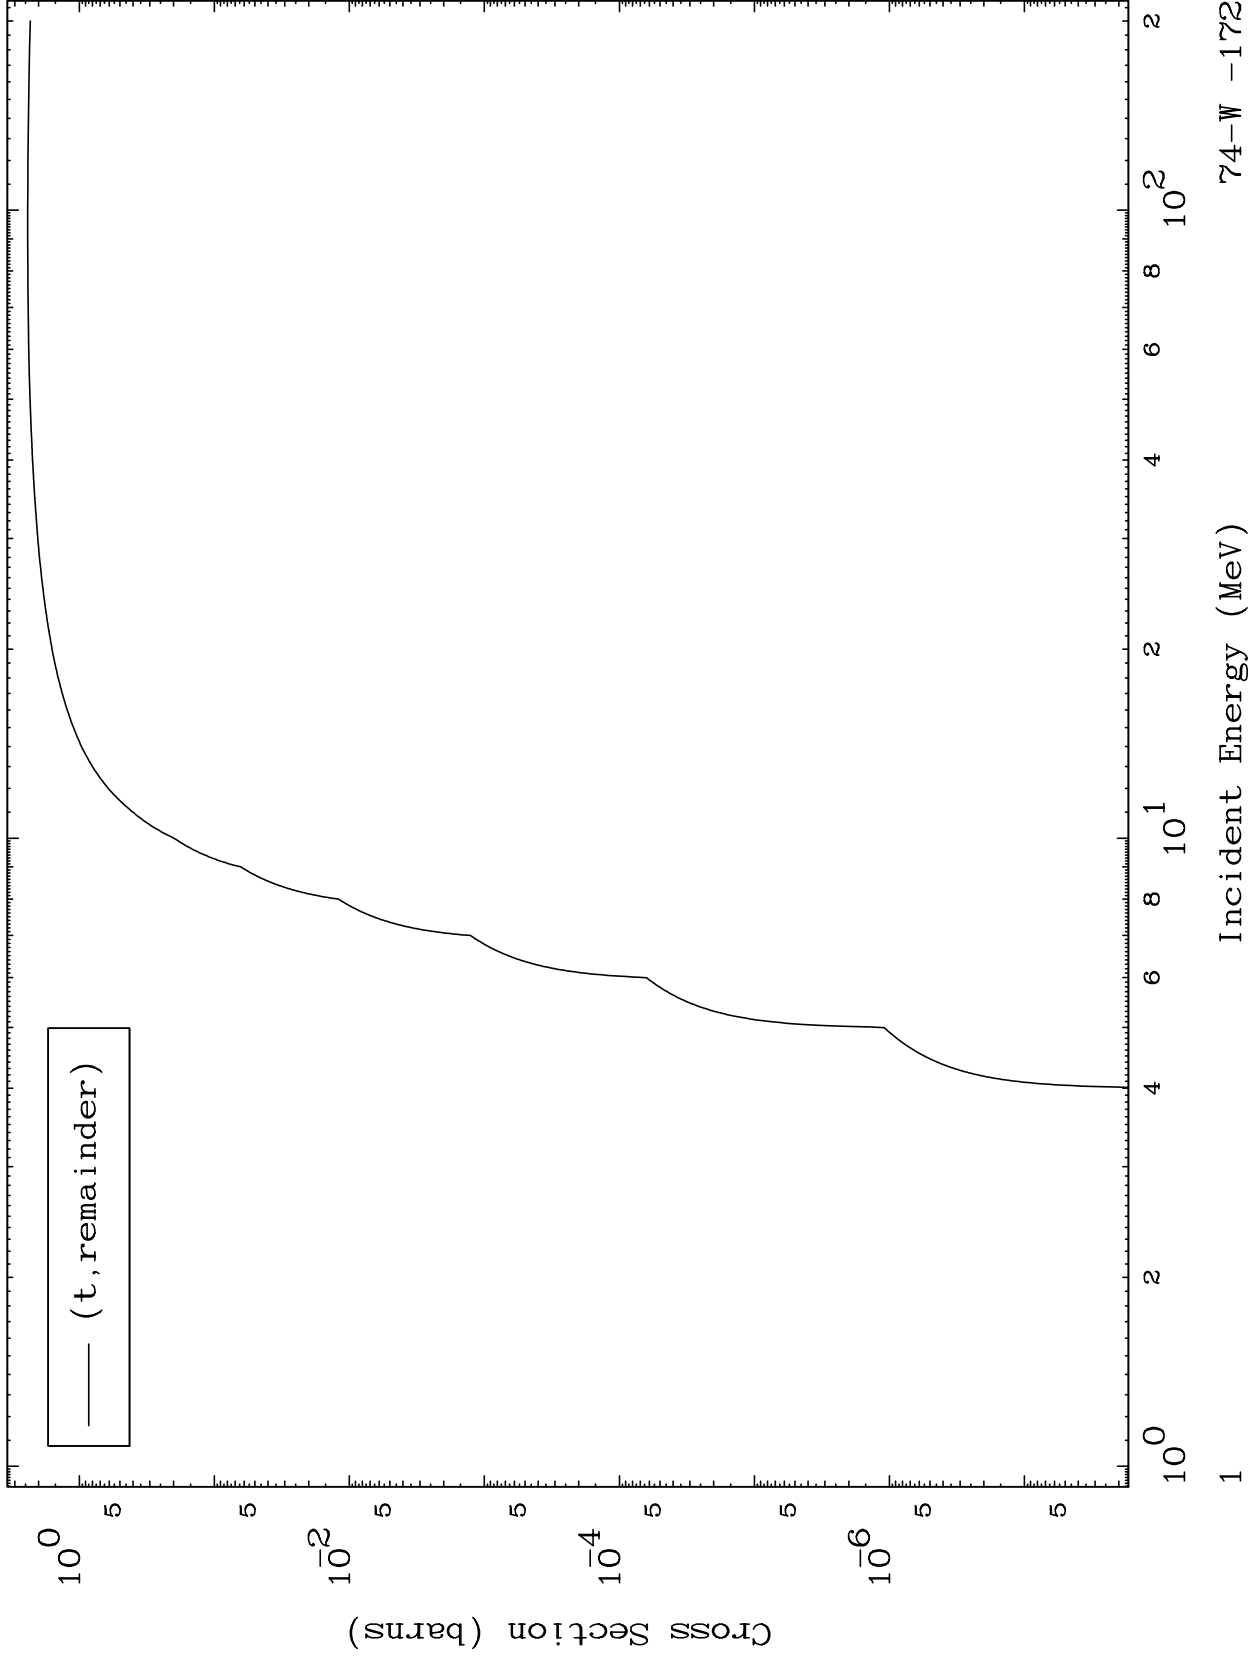

Press Mouse Button to Start

MAT 7401

Triton Major
0 Kelvin Cross Sections

74-W -172

Incident Energy (MeV)

74-W -172