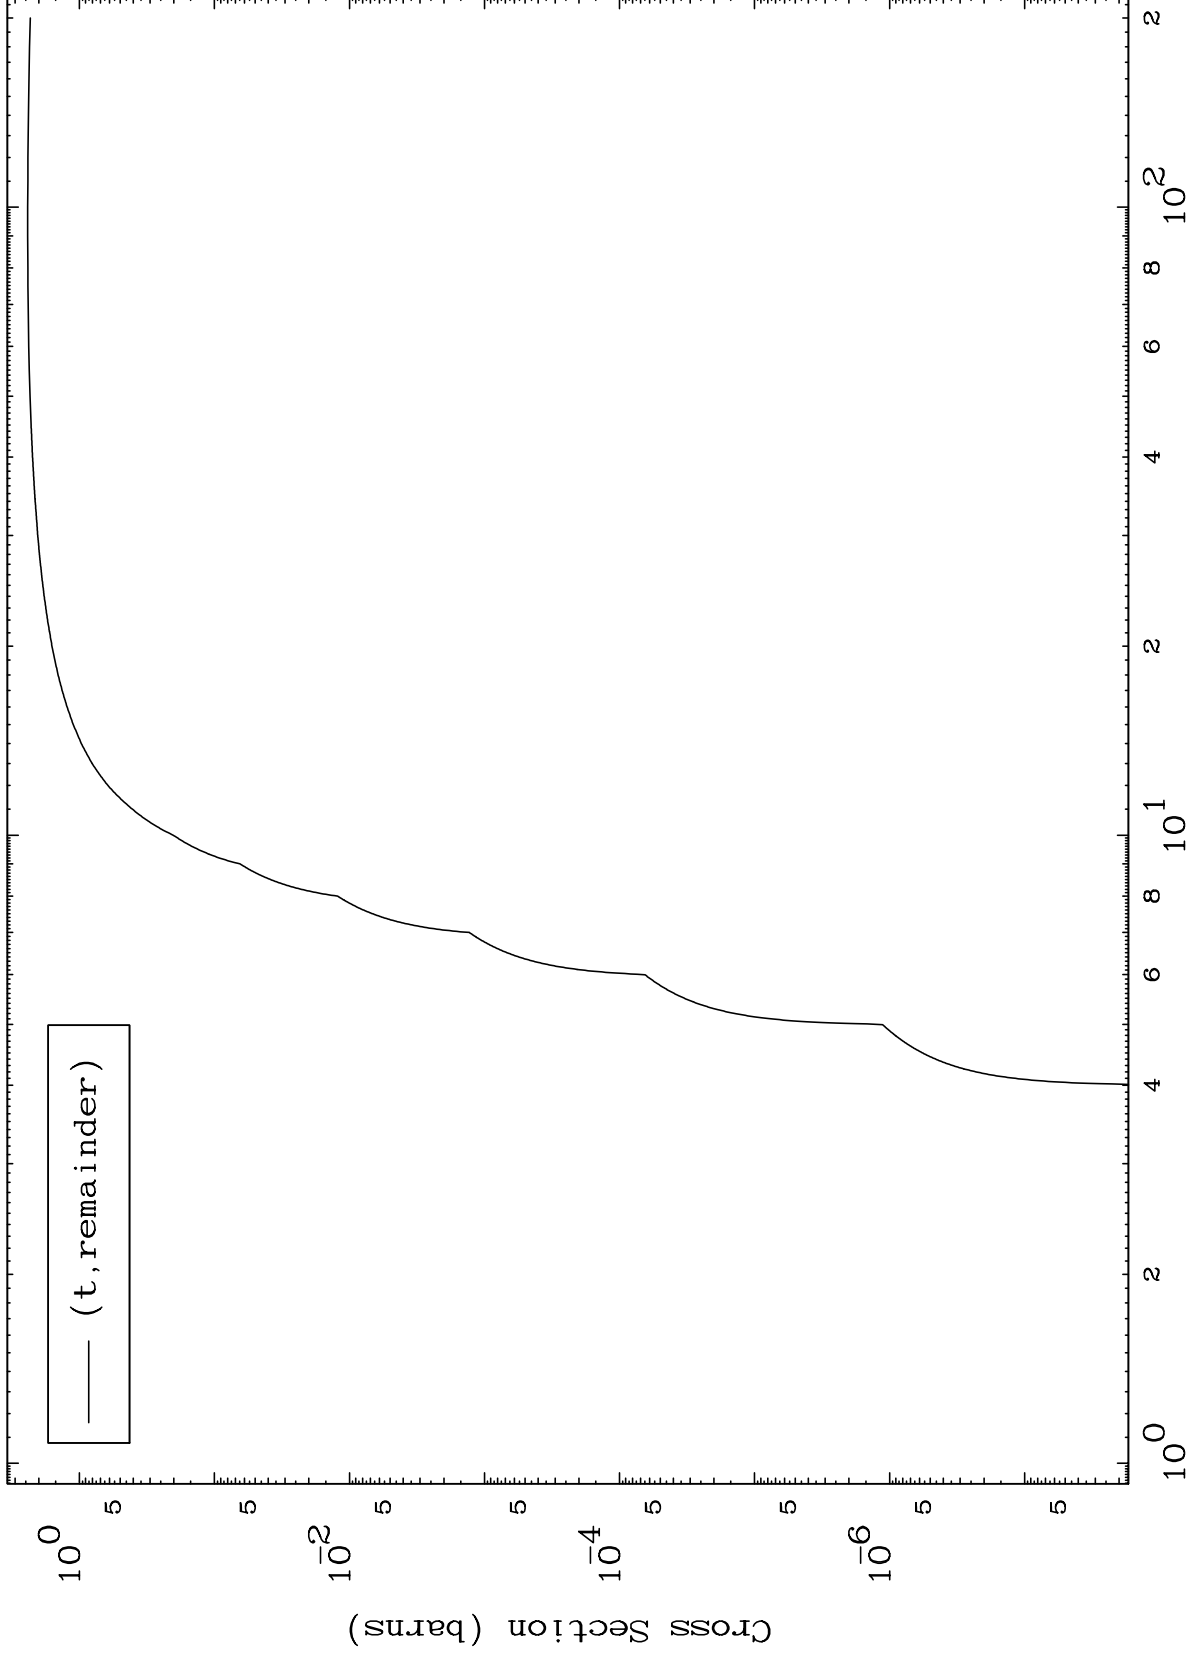

Press Mouse Button to Start

MAT 7404

Triton Major
0 Kelvin Cross Sections

74-W -173

Incident Energy (MeV)

74-W -173