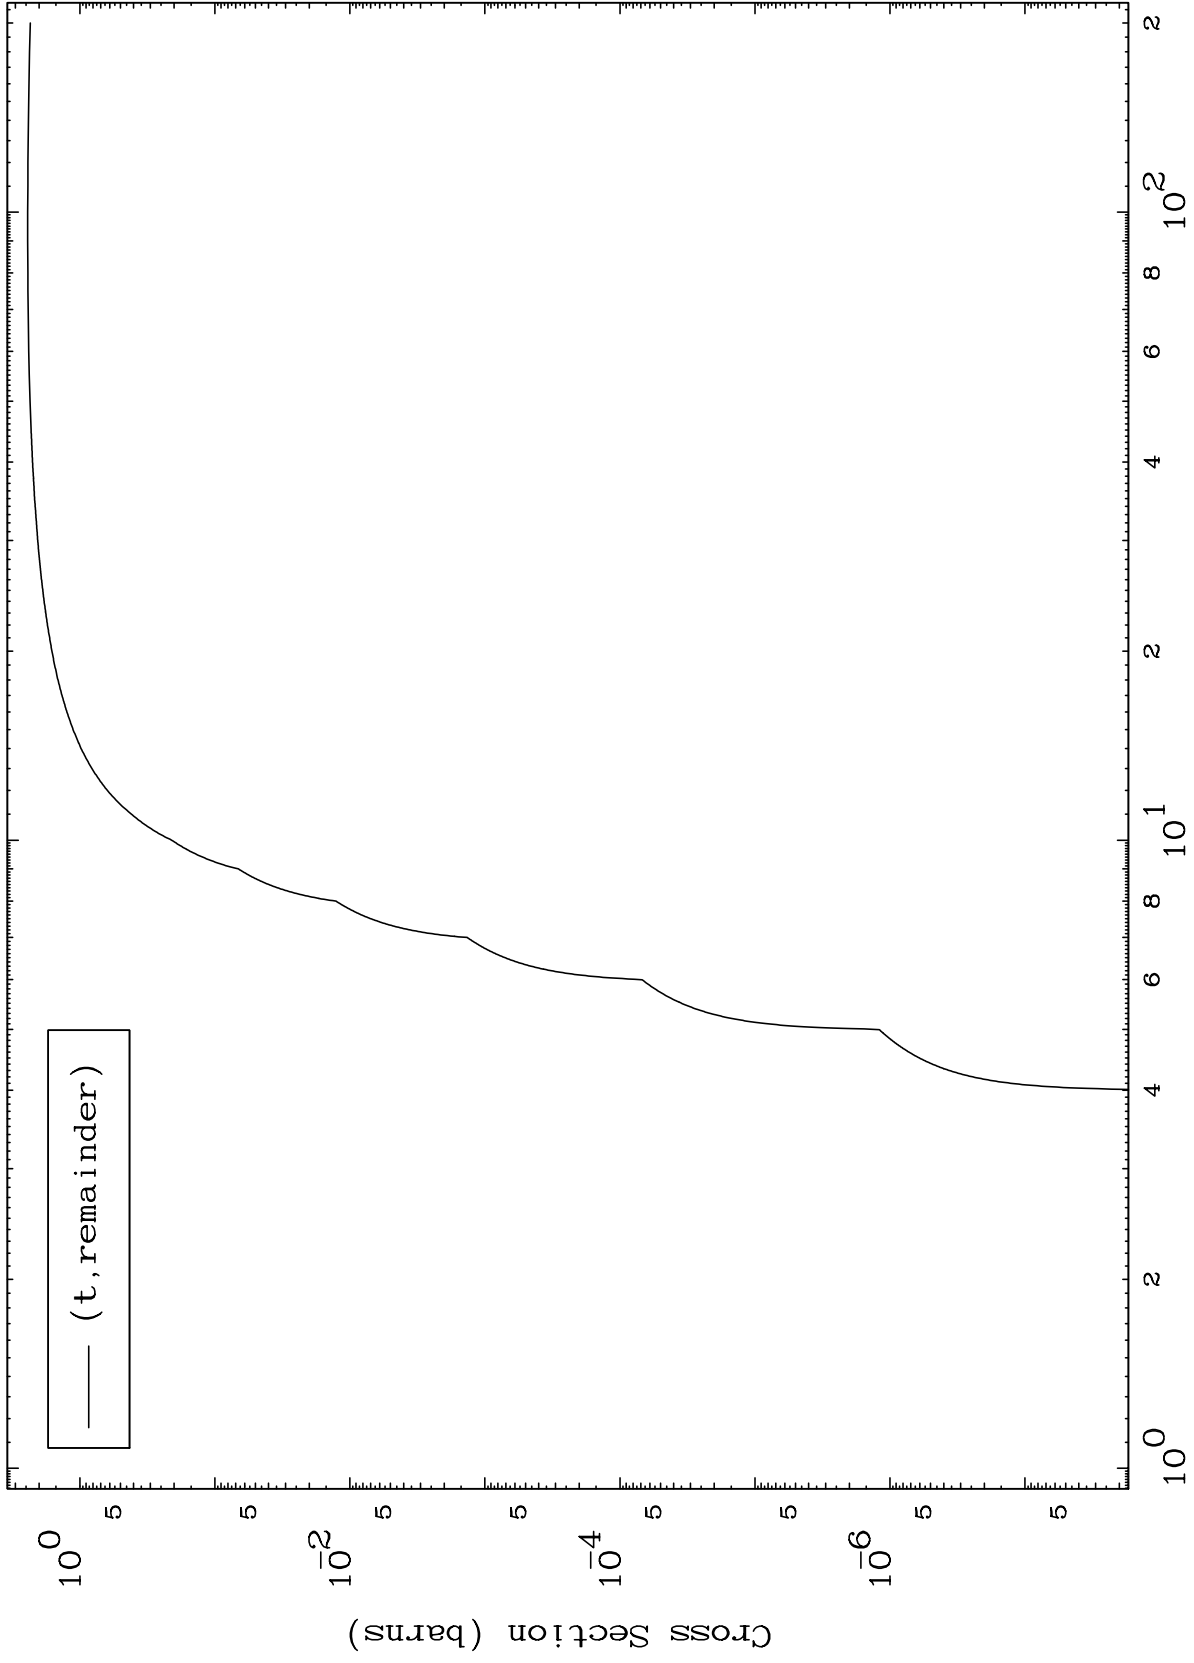

Press Mouse Button to Start

MAT 7410

Triton Major

74-W -175

0 Kelvin Cross Sections

Incident Energy (MeV)

74-W -175