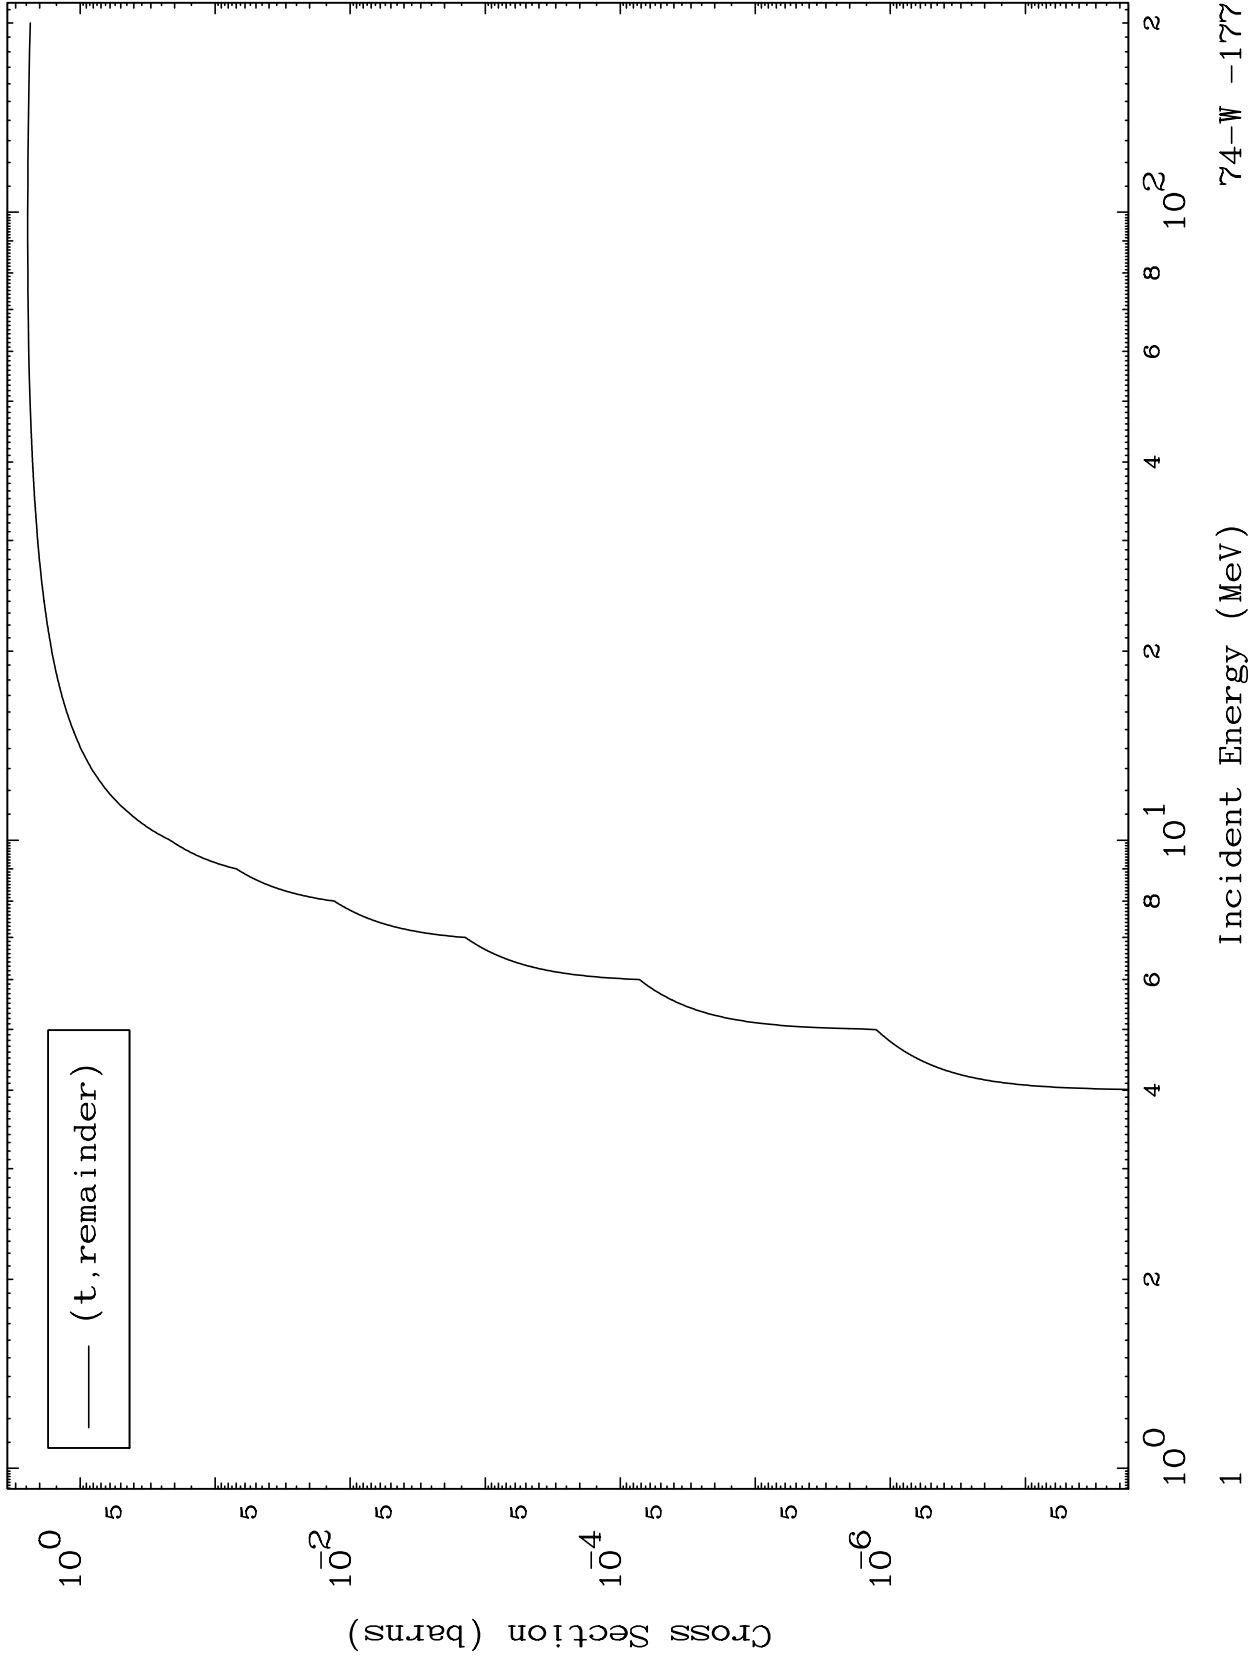

Press Mouse Button to Start

MAT 7416

Triton Major  
0 Kelvin Cross Sections

74-W -177

Incident Energy (MeV)

74-W -177