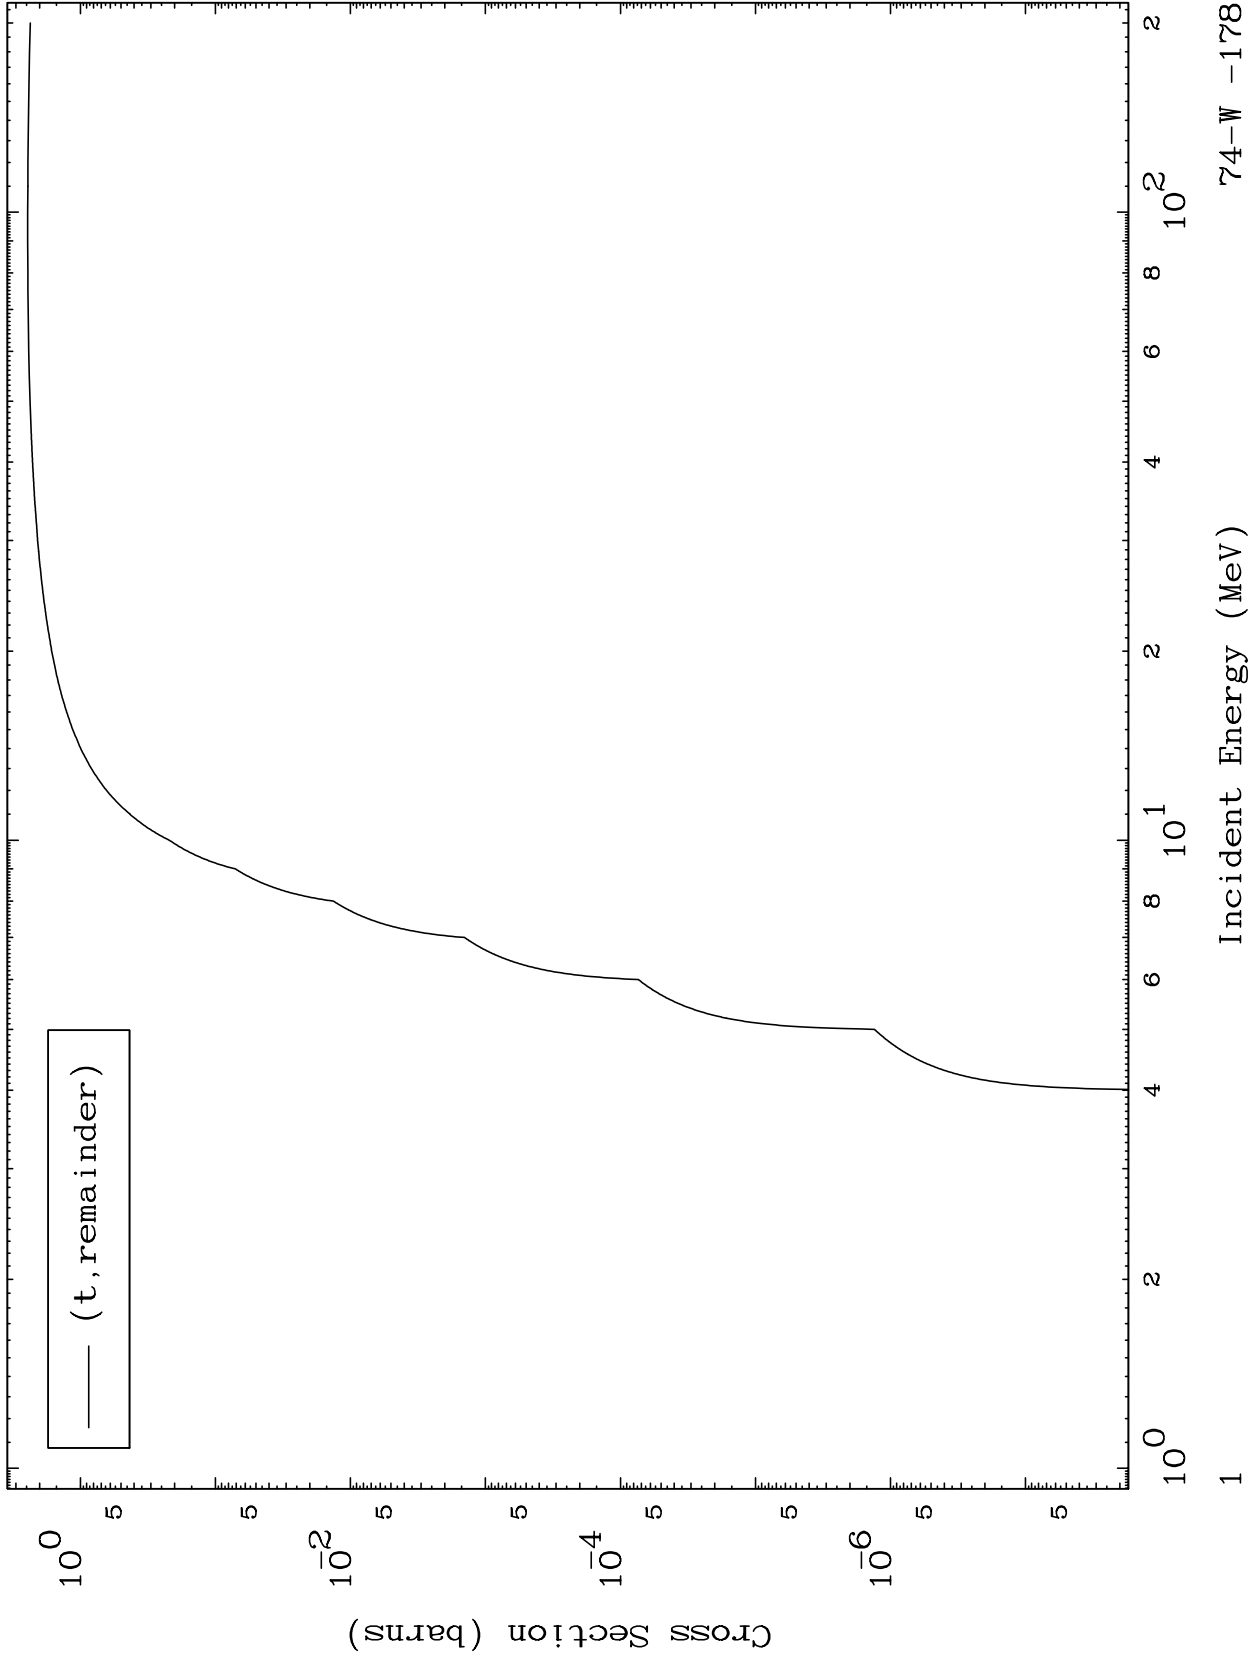

Press Mouse Button to Start

MAT 7419

Triton Major  
0 Kelvin Cross Sections

74-W -178

Incident Energy (MeV)

74-W -178