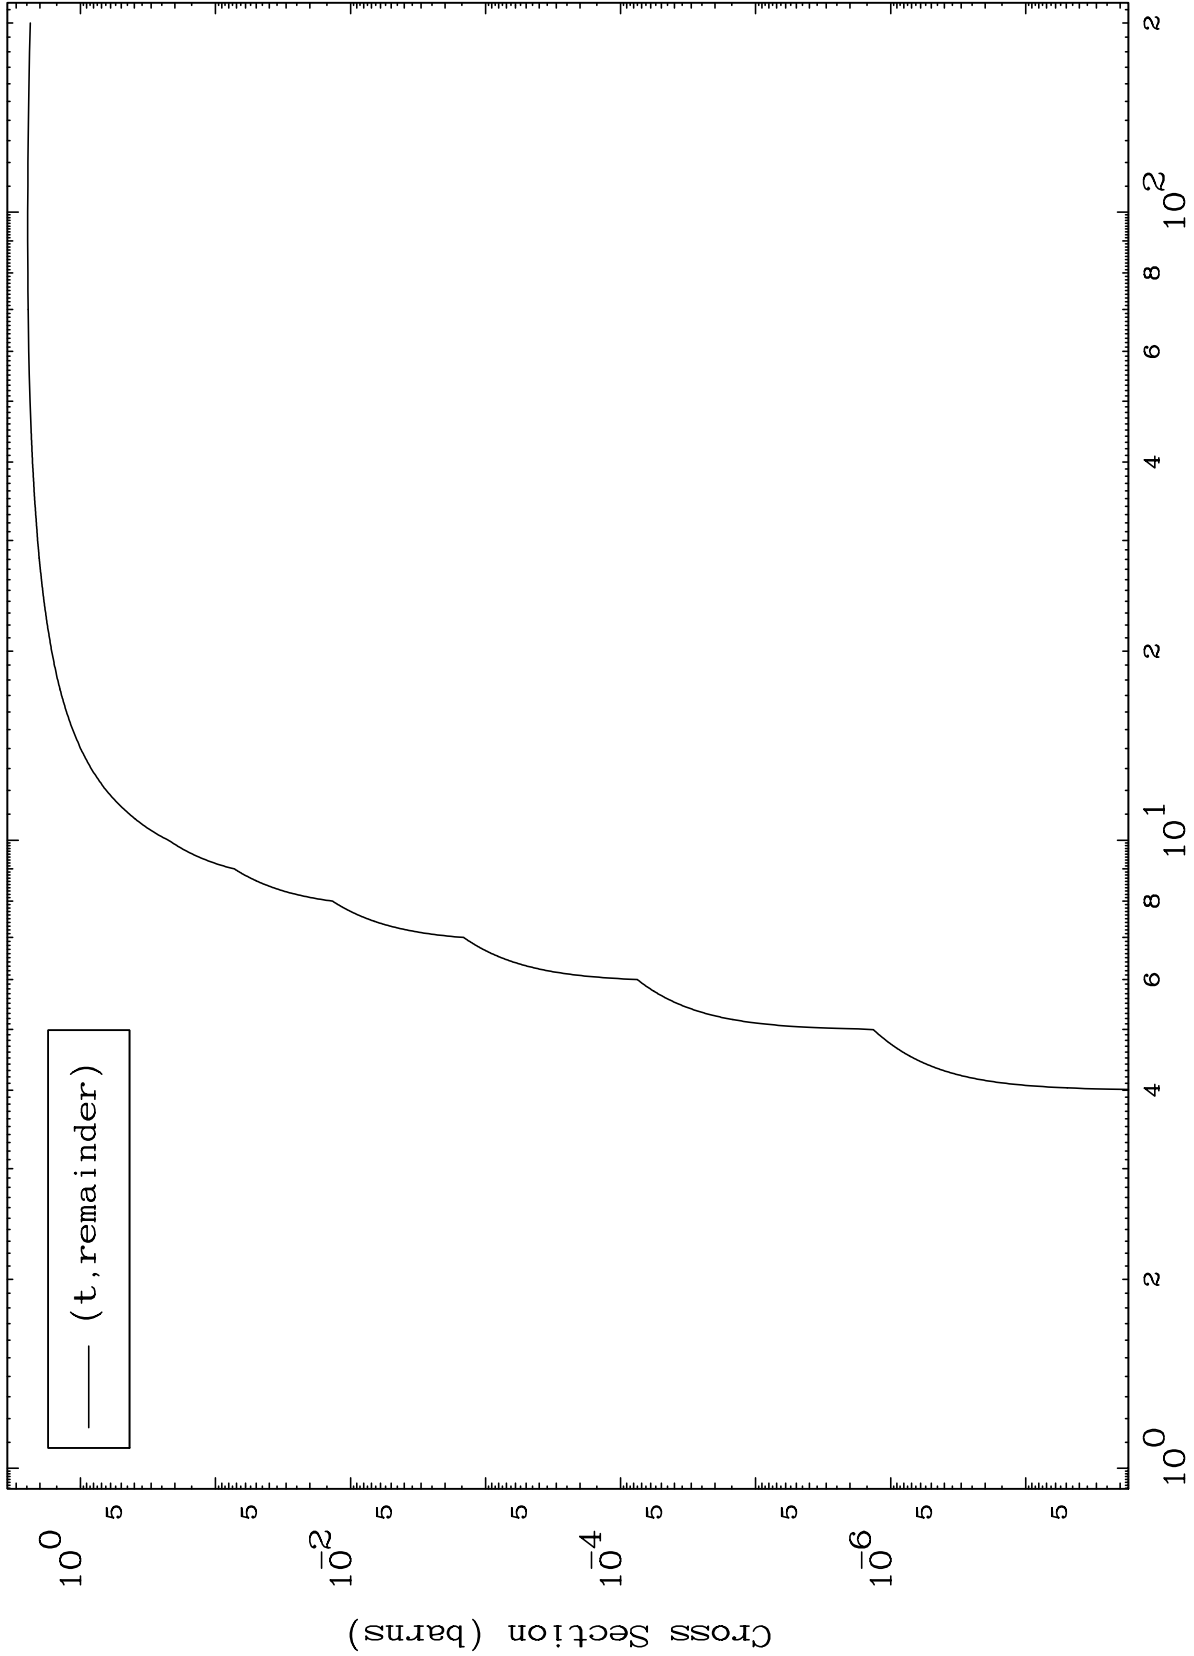

Press Mouse Button to Start

MAT 7422

Triton Major

74-W -179

0 Kelvin Cross Sections

Incident Energy (MeV)

74-W -179