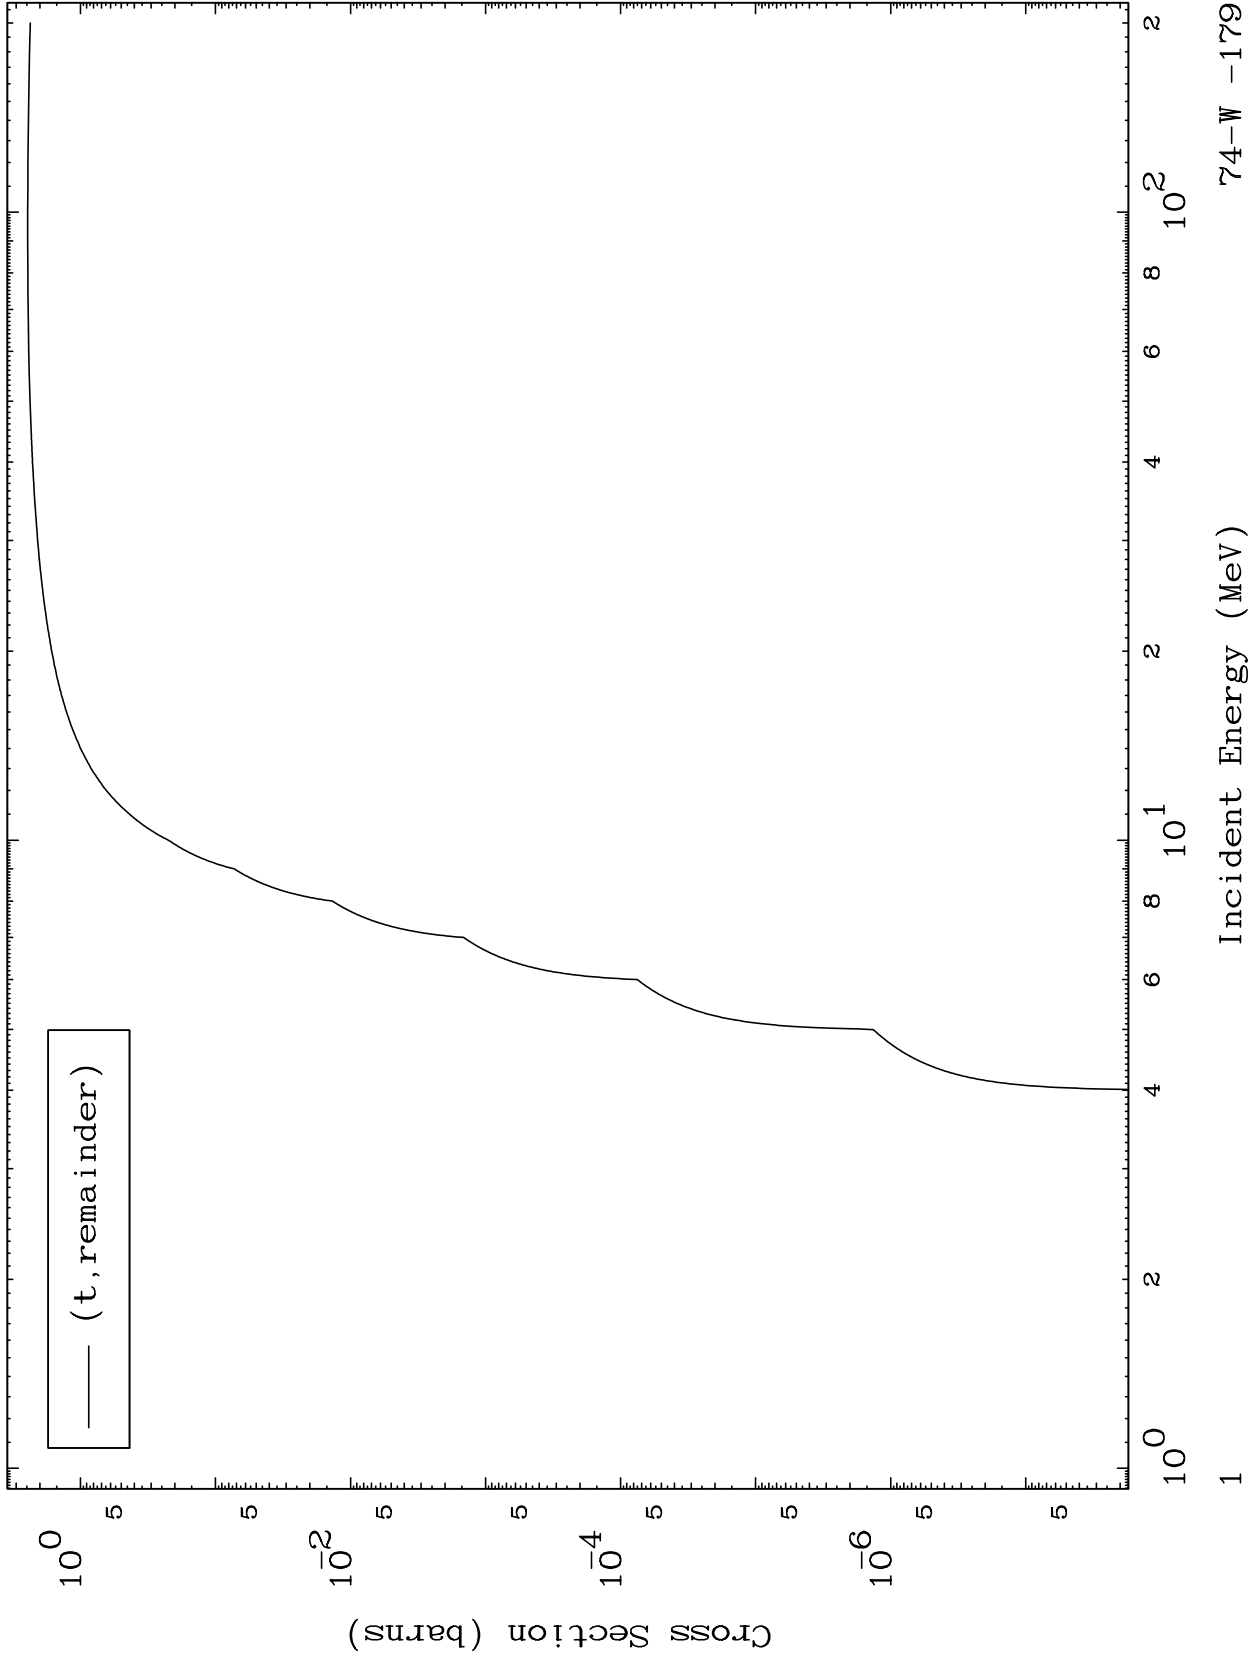

Press Mouse Button to Start

MAT 7423

Triton Major
0 Kelvin Cross Sections

74-W -179

Incident Energy (MeV)

74-W -179