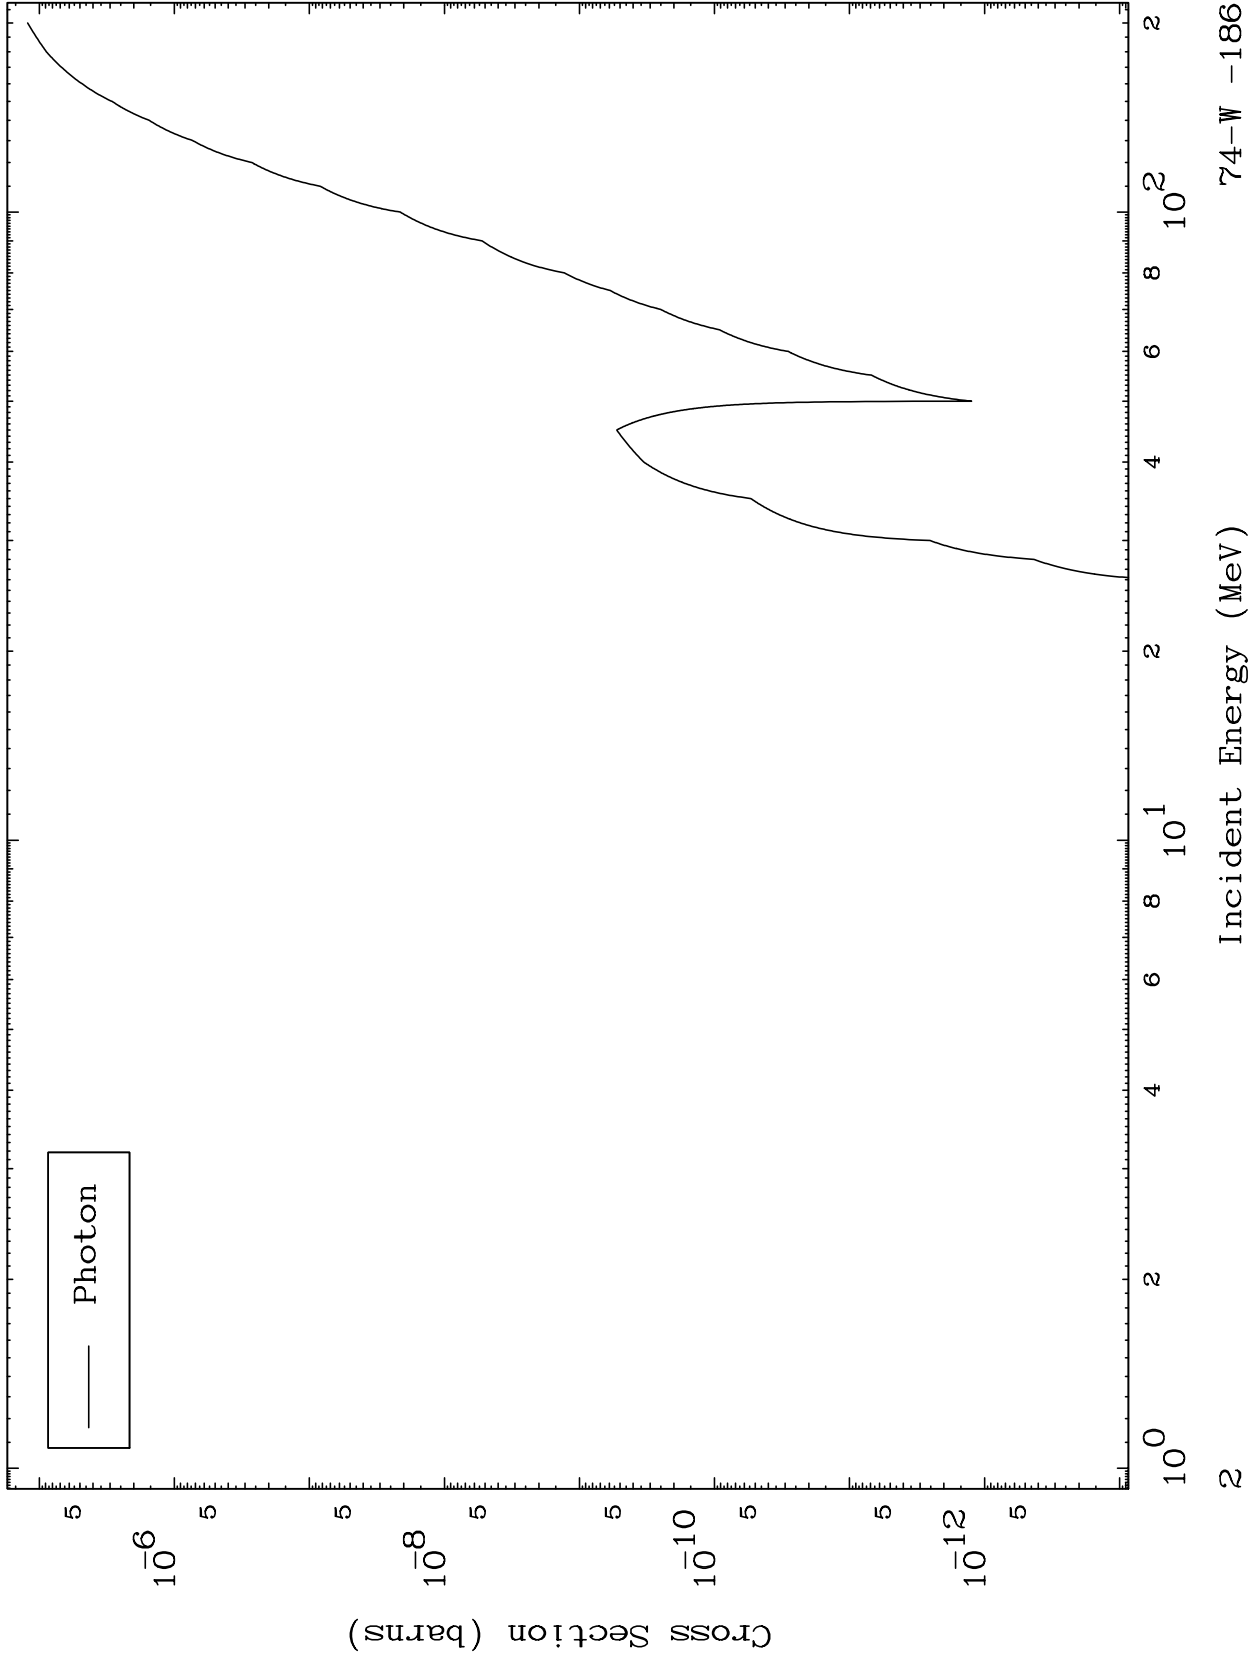

Press Mouse Button to Start

MAT 7443

Triton Fission
Radionuclide Production Cross Section

74-W -186

74-W -186