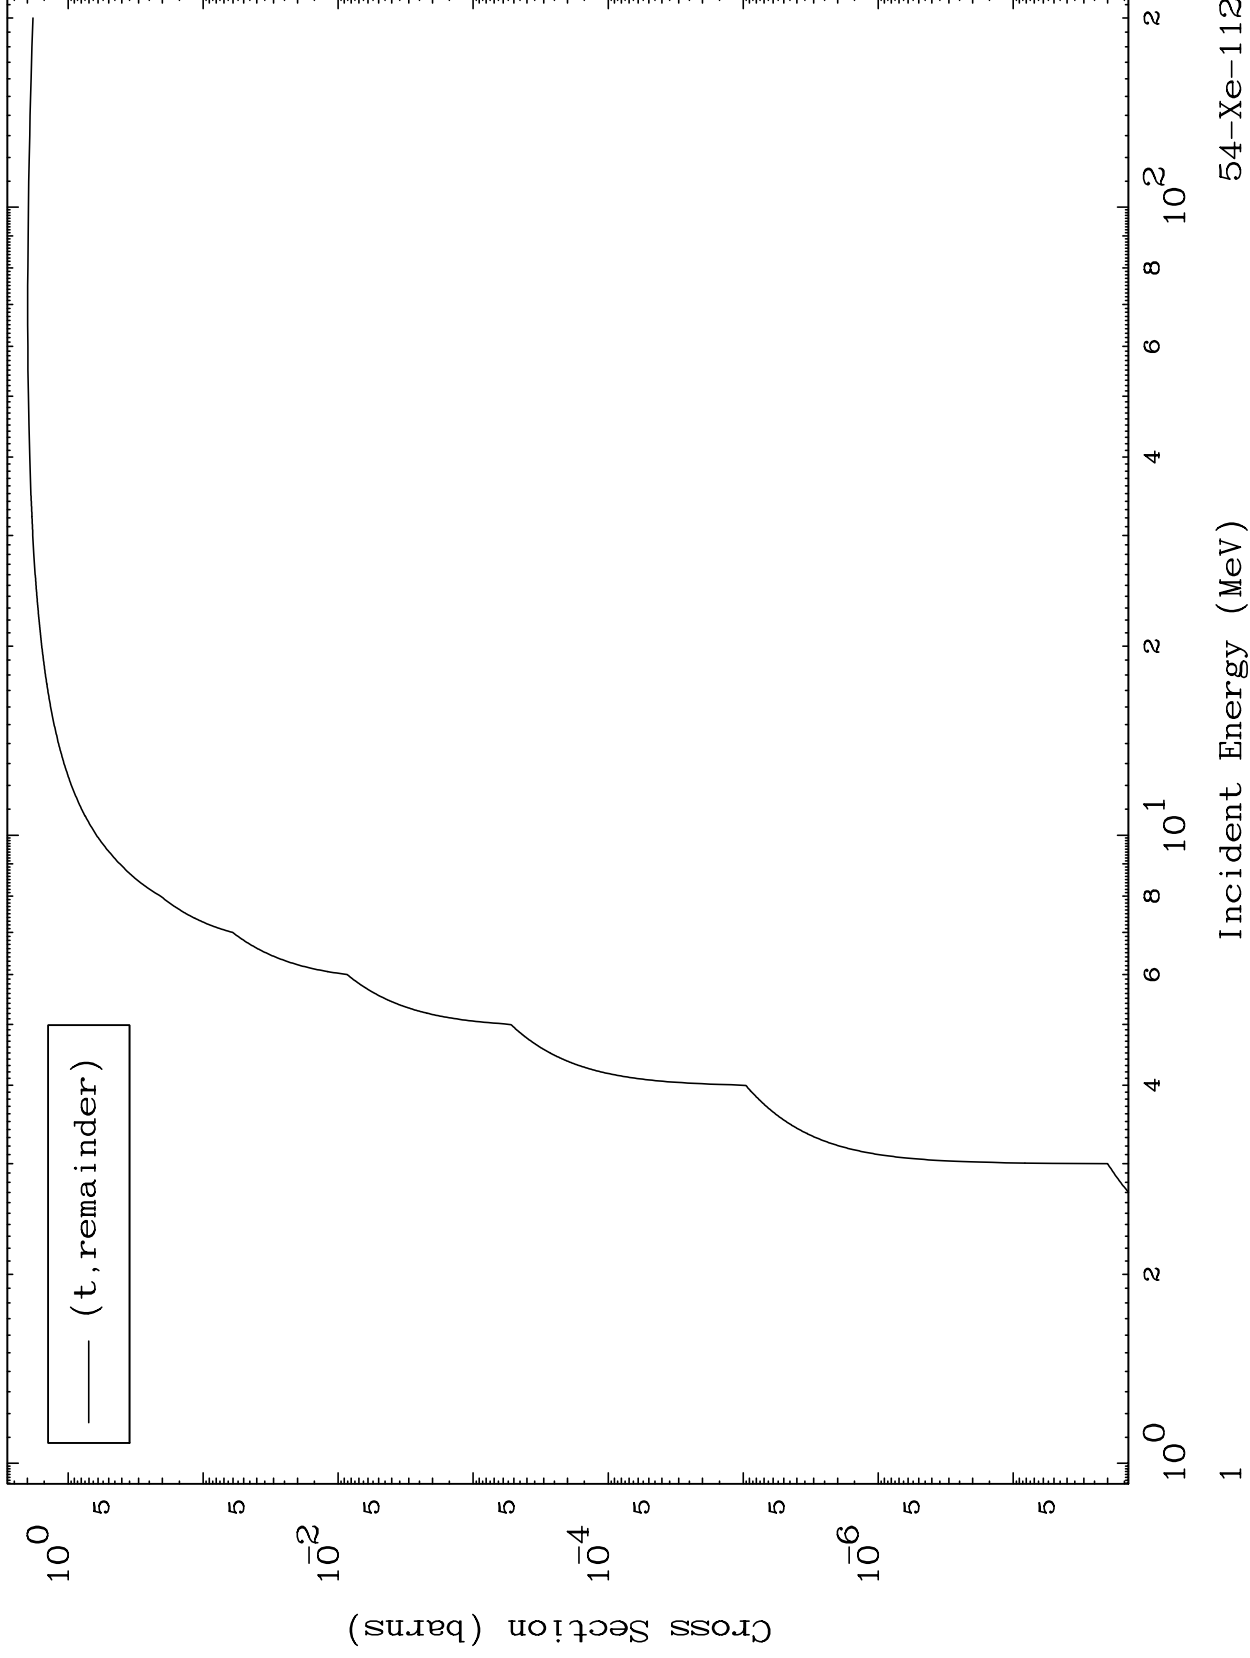

Press Mouse Button to Start

MAT 5389

Triton Major  
0 Kelvin Cross Sections

54-Xe-112

54-Xe-112

Incident Energy (MeV)