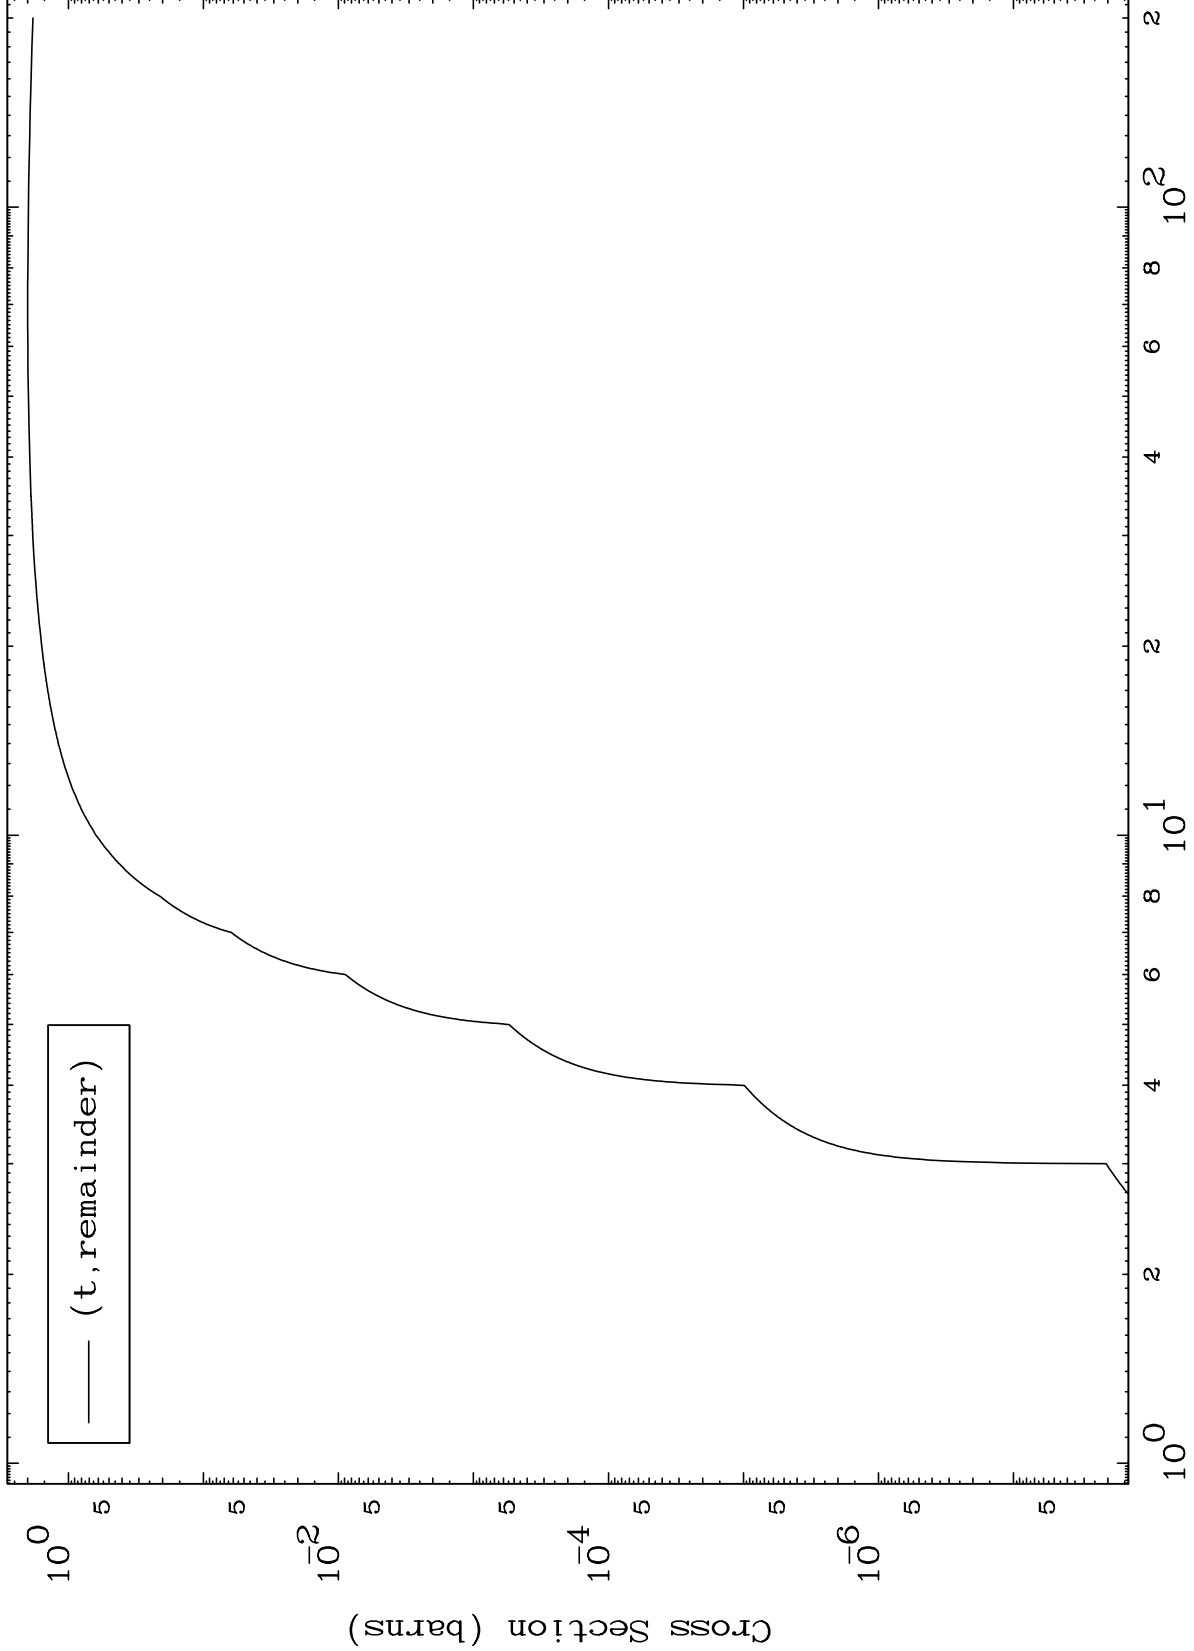

Press Mouse Button to Start

MAT 5392

Triton Major

54-Xe-113

0 Kelvin Cross Sections

Incident Energy (MeV)

54-Xe-113