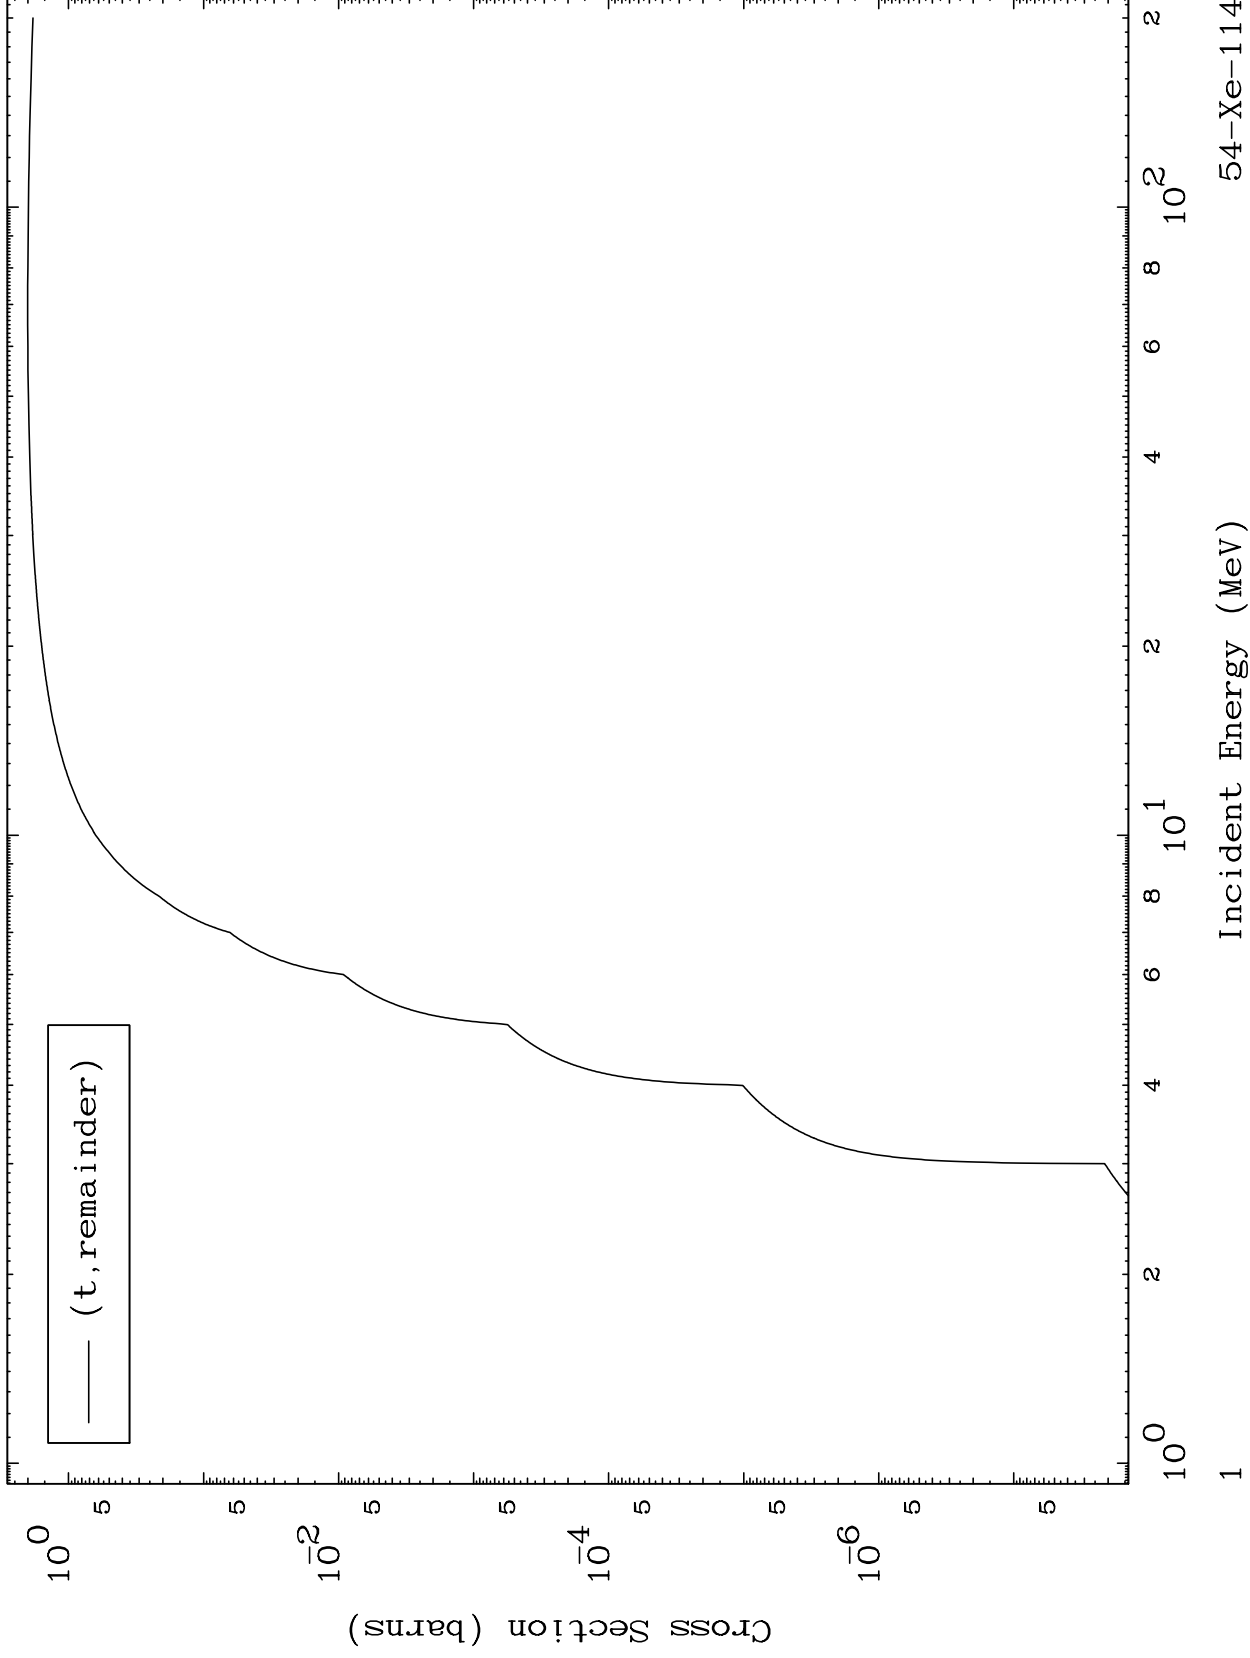

Press Mouse Button to Start

MAT 5395

Triton Major  
0 Kelvin Cross Sections

54-Xe-114

Incident Energy (MeV)

54-Xe-114