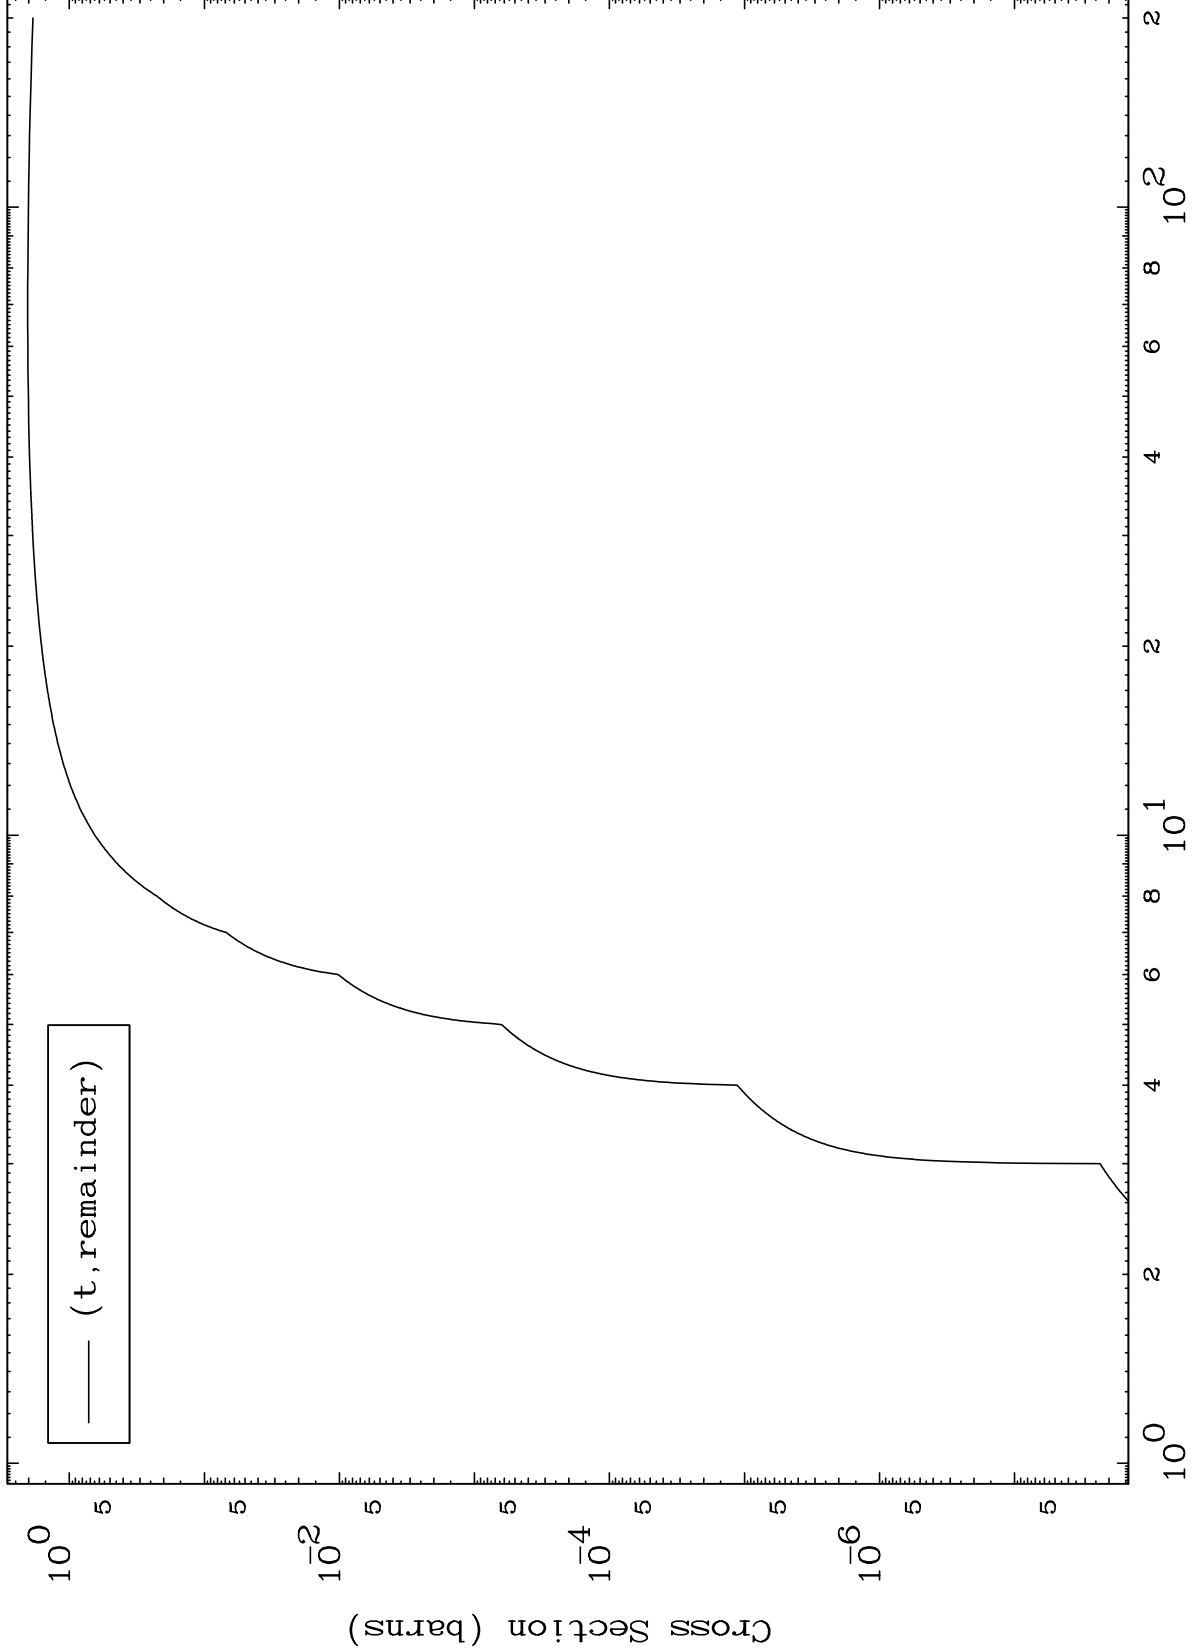

Press Mouse Button to Start

MAT 5404

Triton Major

54-Xe-117

0 Kelvin Cross Sections

Incident Energy (MeV)

54-Xe-117