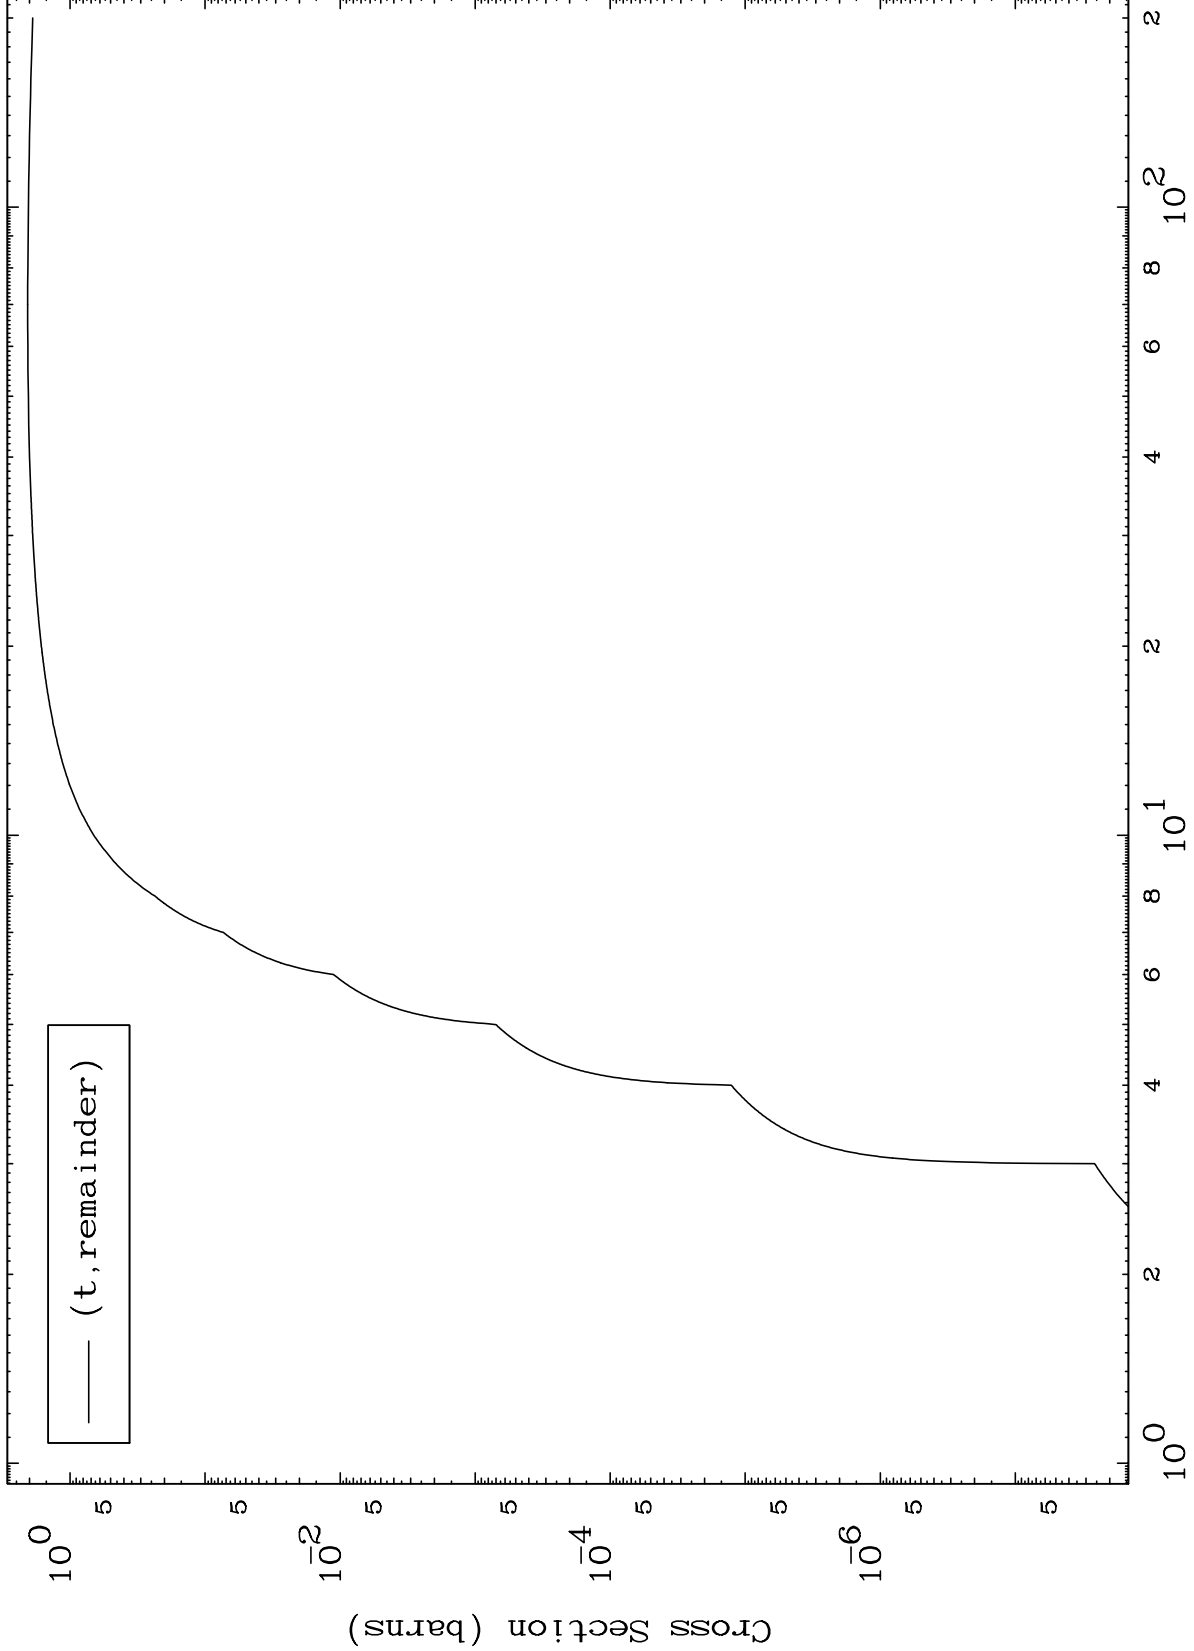

Press Mouse Button to Start

MAT 5413

Triton Major

54-Xe-120

0 Kelvin Cross Sections

Incident Energy (MeV)

54-Xe-120