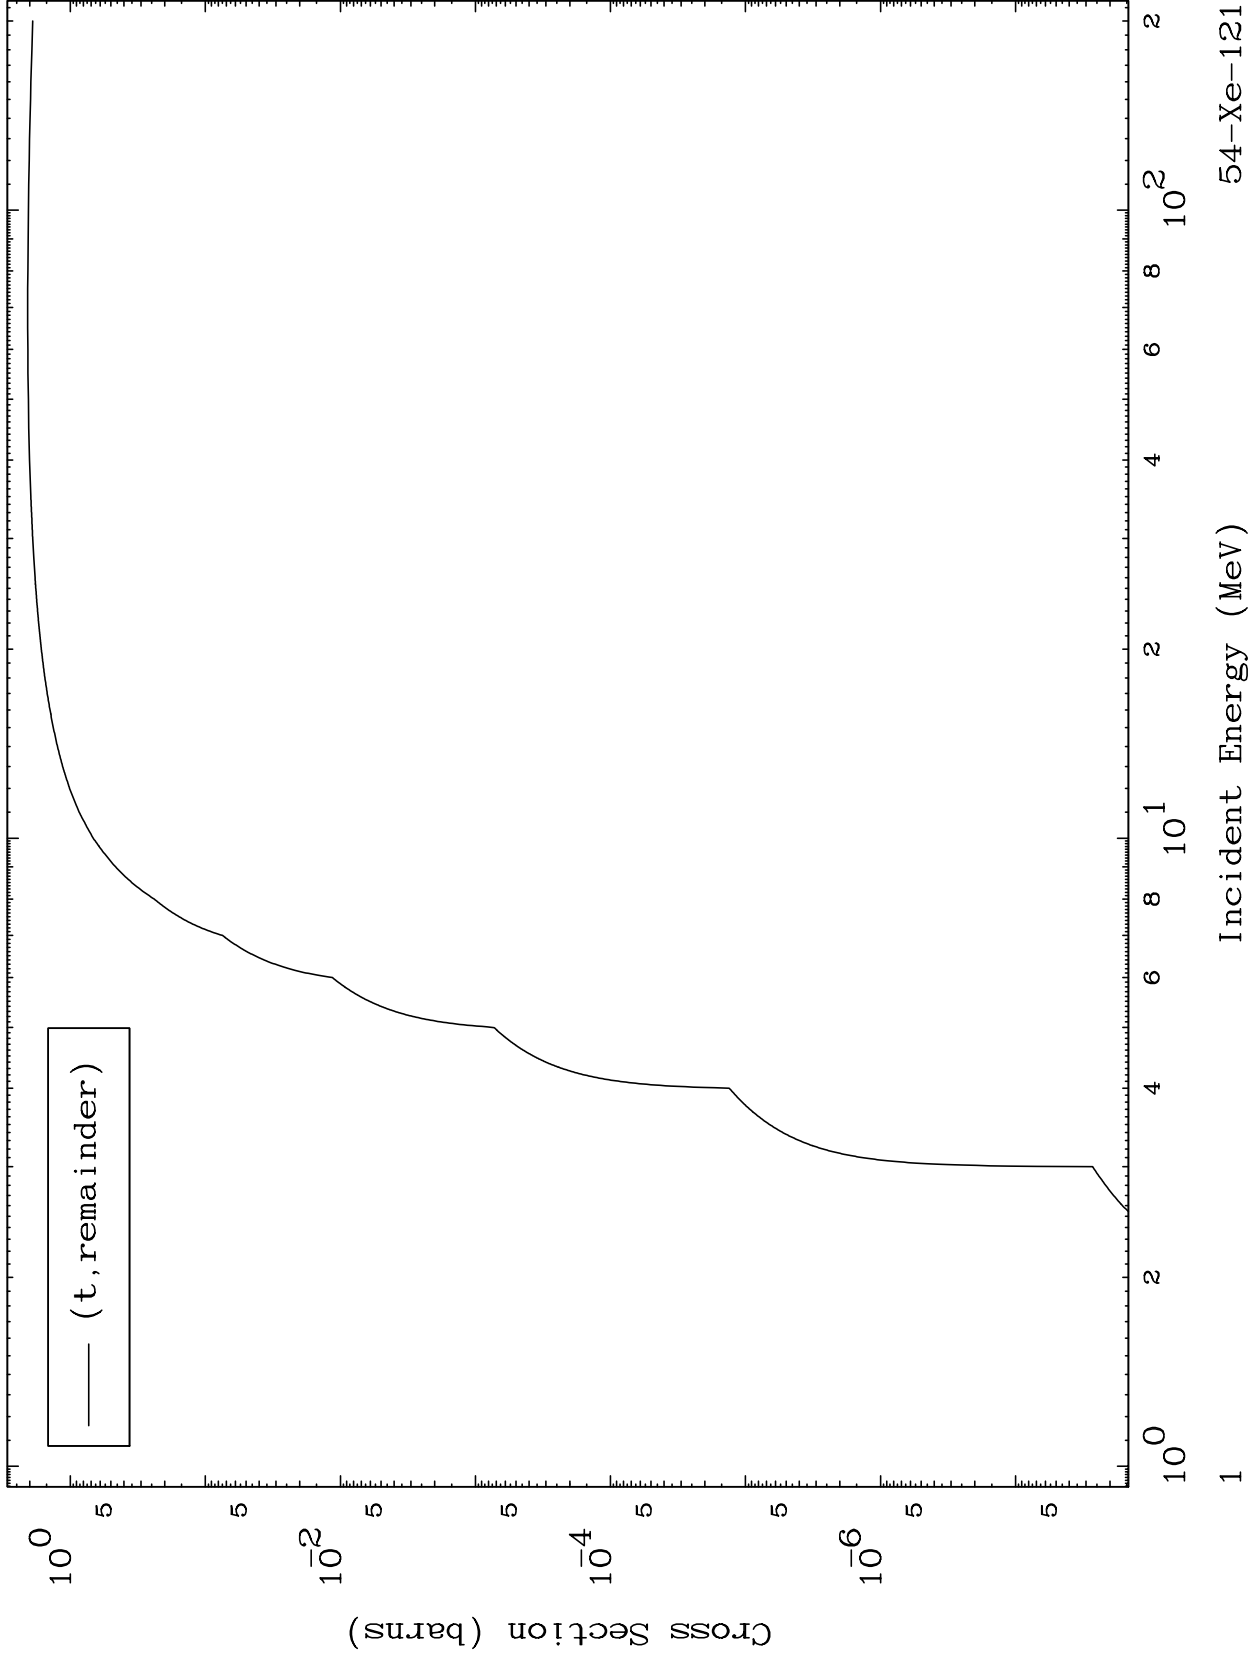

Press Mouse Button to Start

MAT 5416

Triton Major

54-Xe-121

0 Kelvin Cross Sections

Incident Energy (MeV)

54-Xe-121