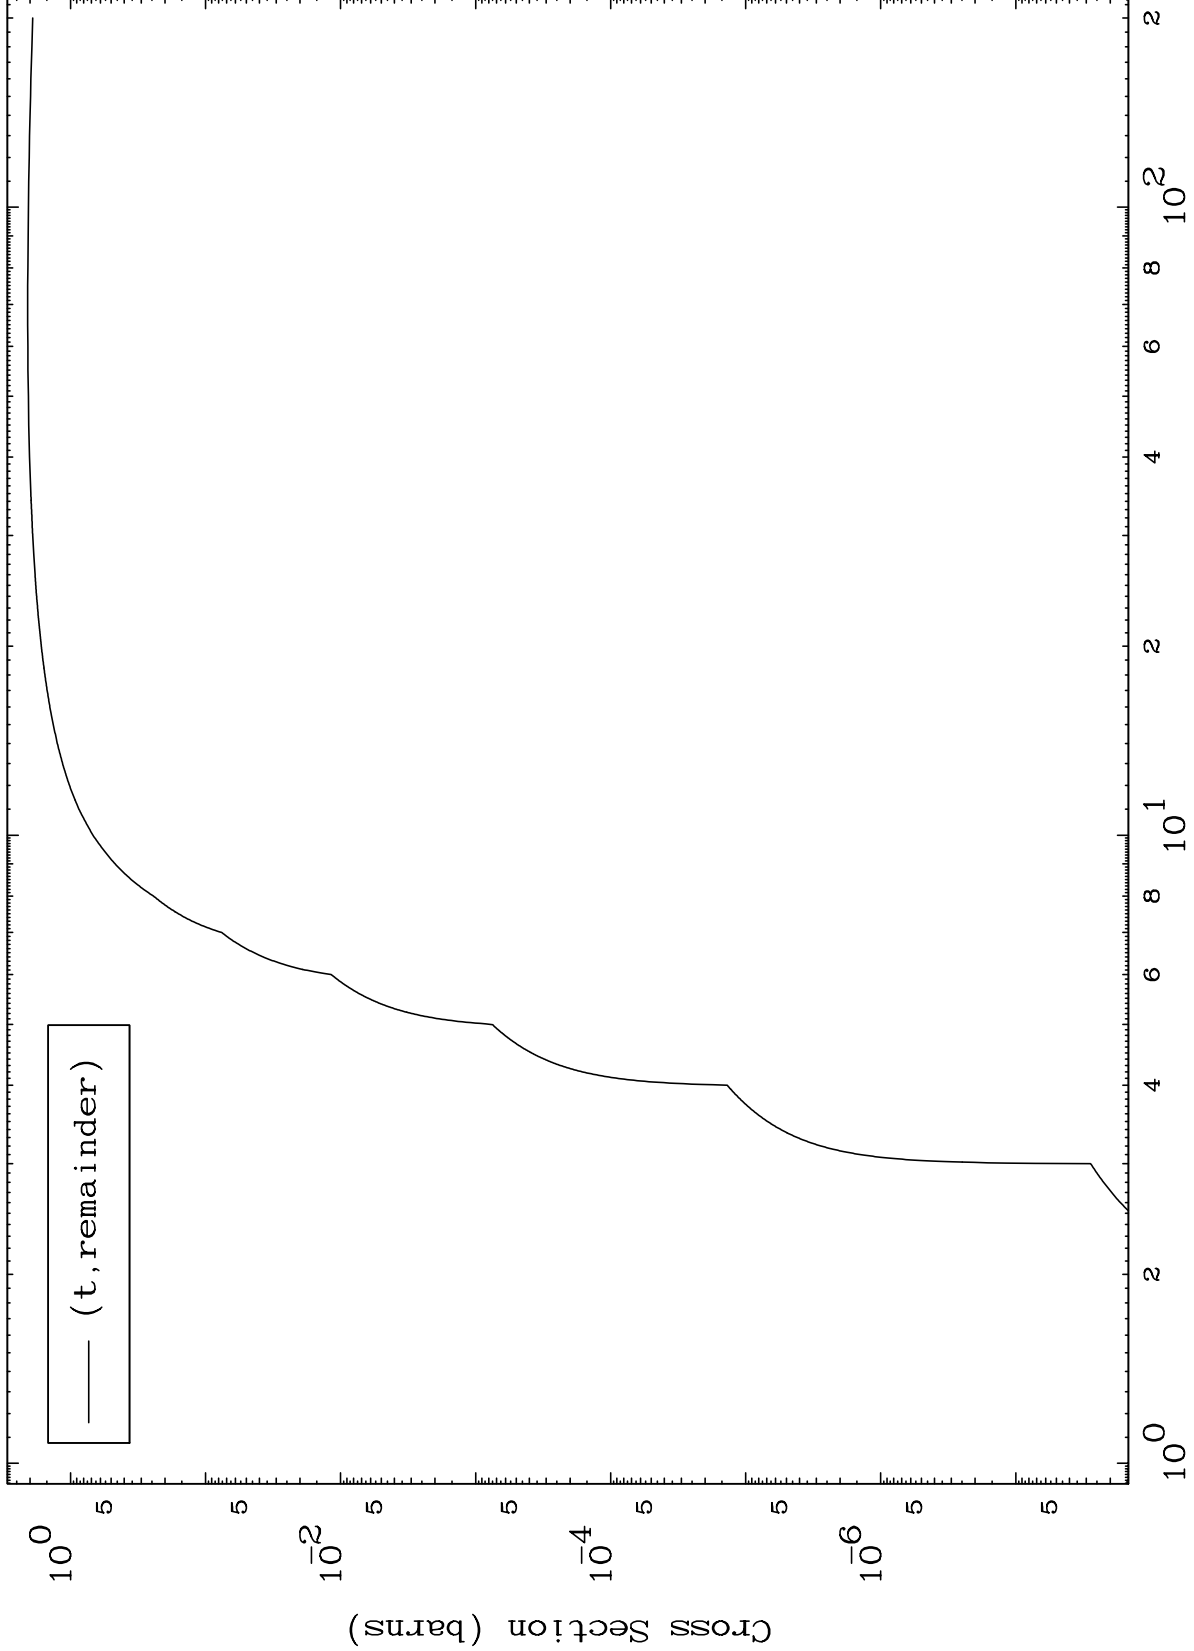

Press Mouse Button to Start

MAT 5419

Triton Major

54-Xe-122

0 Kelvin Cross Sections

Incident Energy (MeV)

54-Xe-122