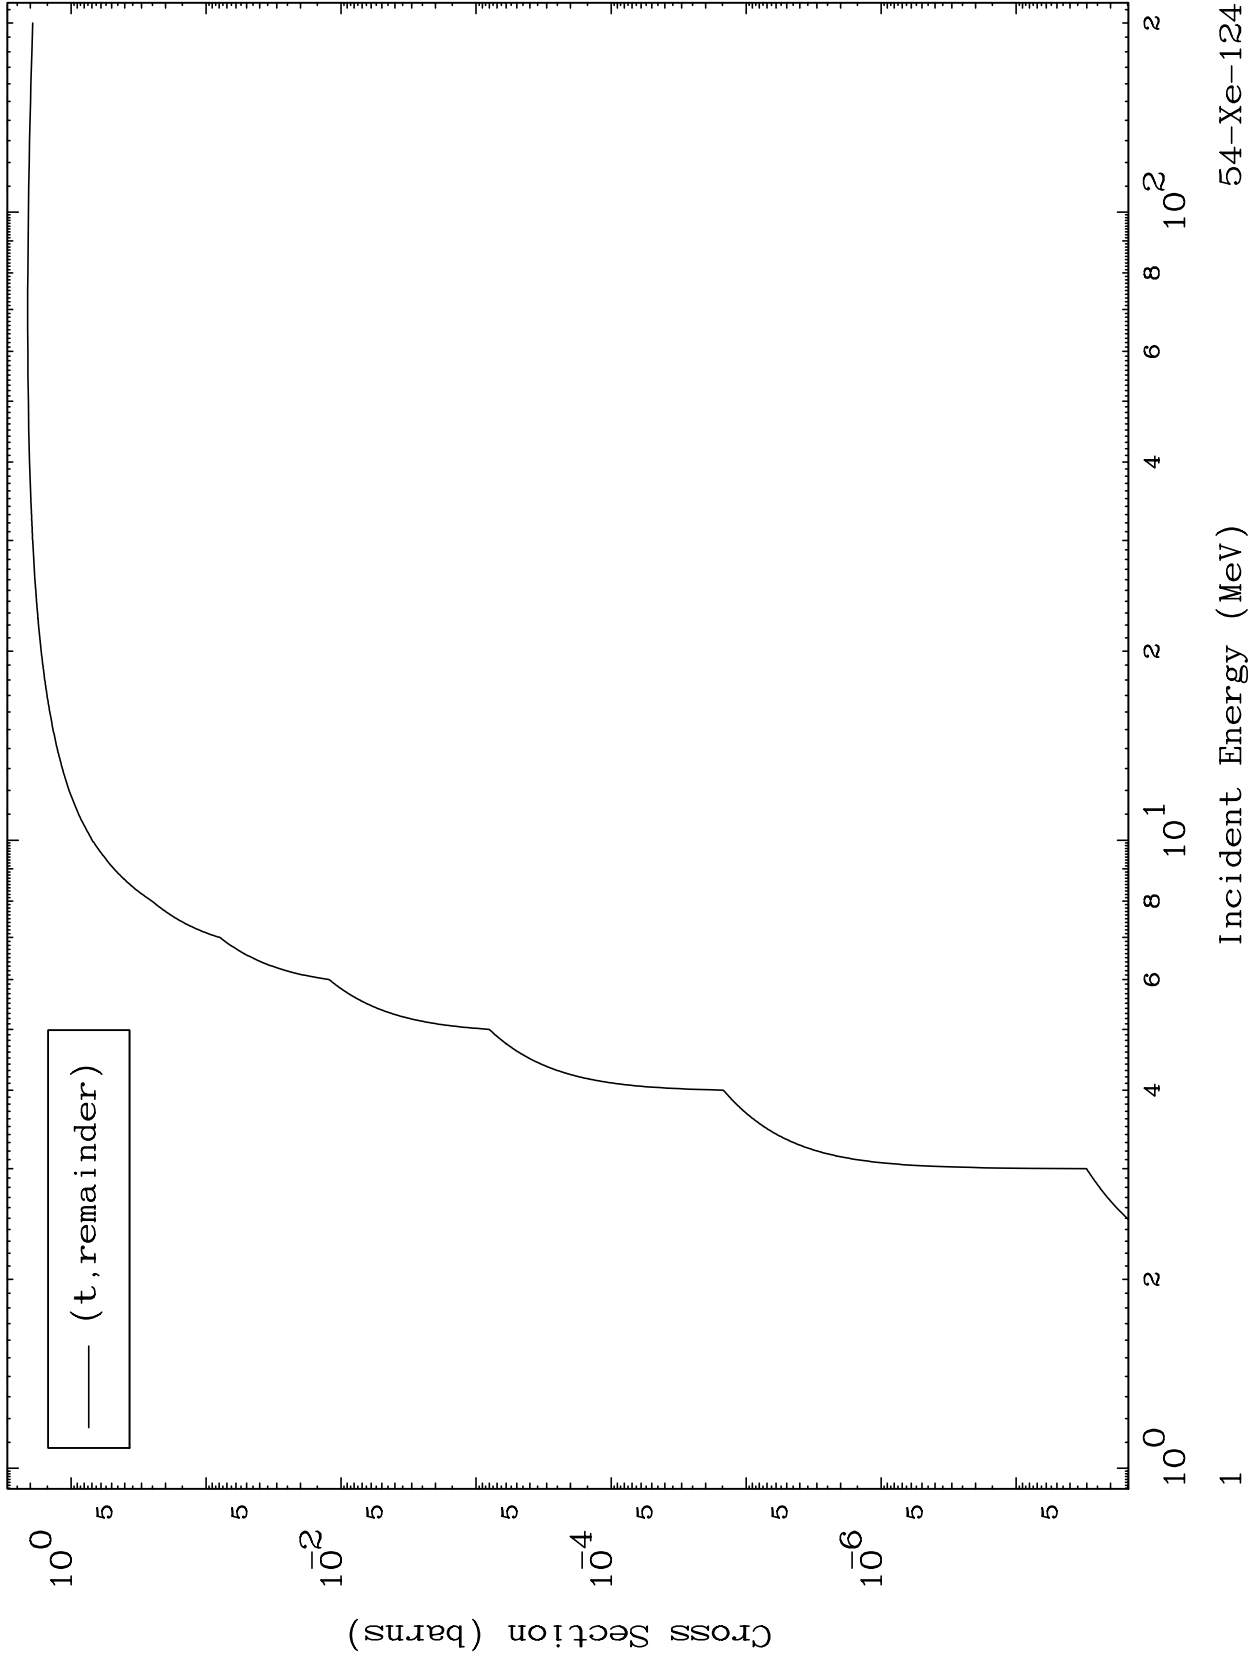

Press Mouse Button to Start

MAT 5425

Triton Major

54-Xe-124

0 Kelvin Cross Sections

Incident Energy (MeV)

54-Xe-124