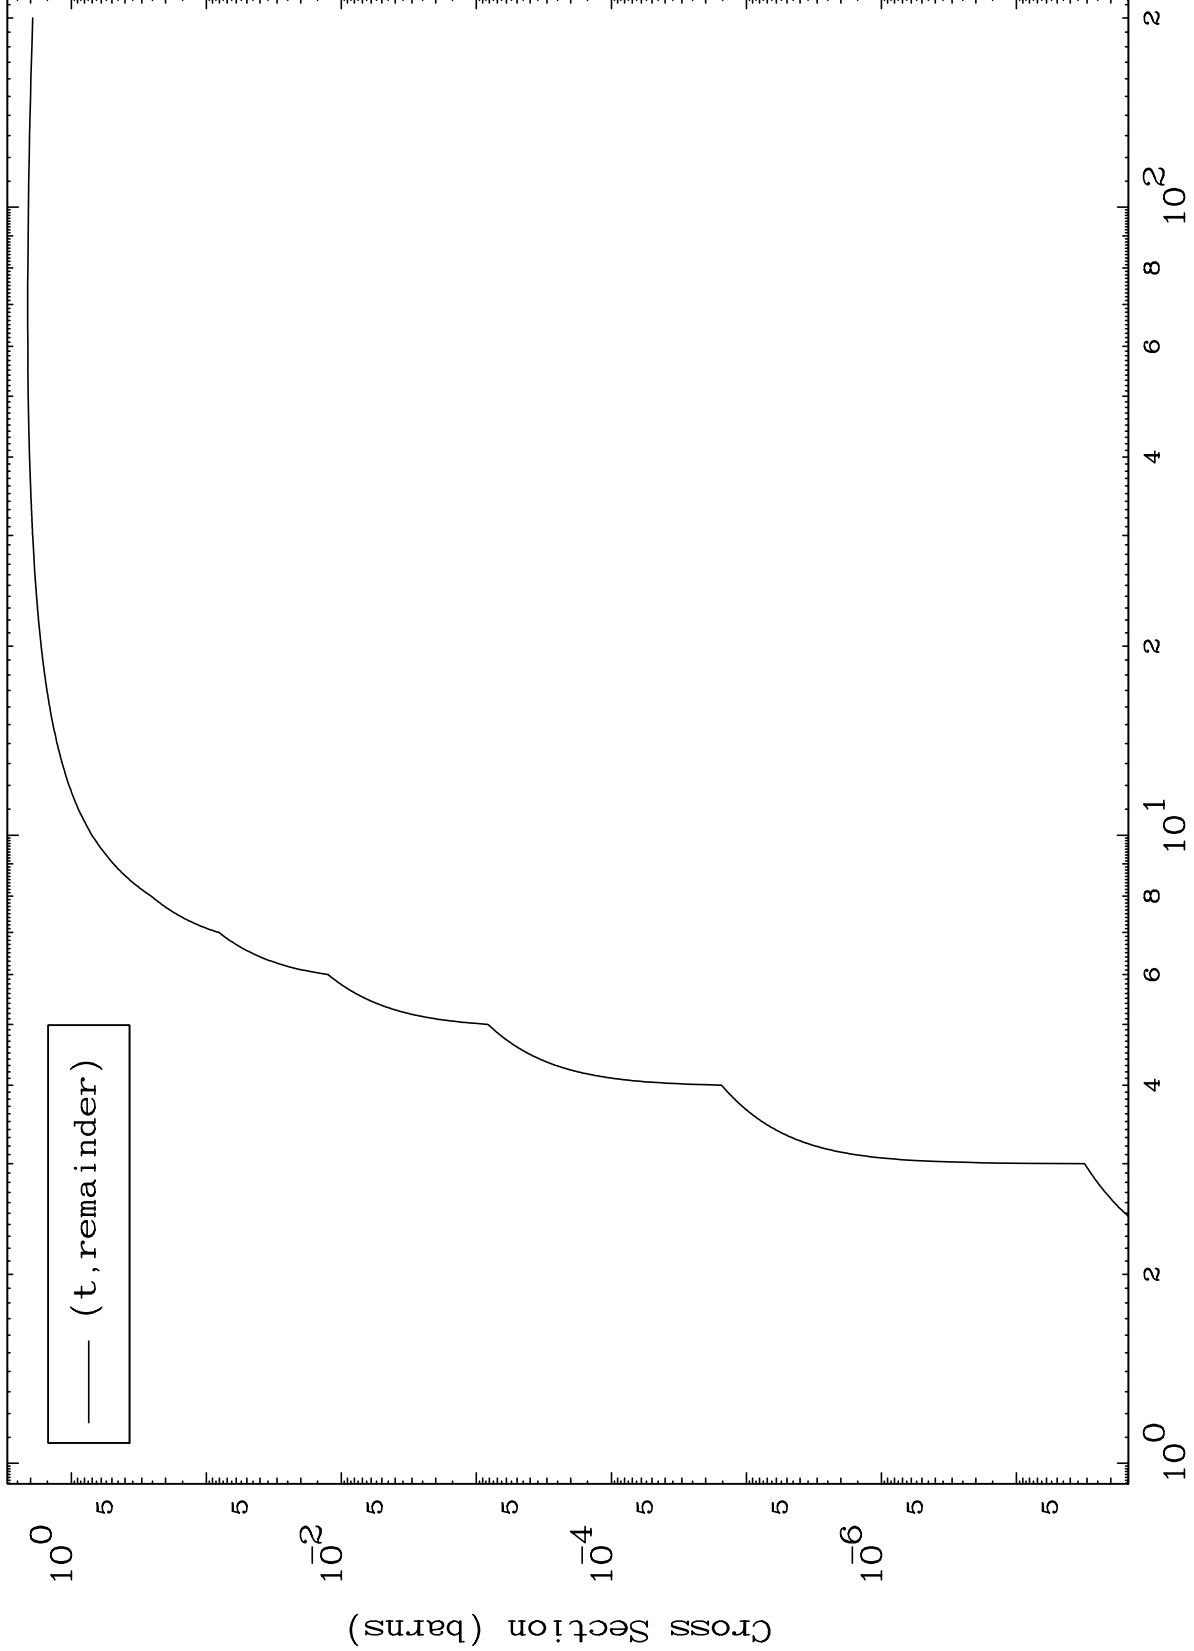

Press Mouse Button to Start

MAT 5428

Triton Major

54-Xe-125

0 Kelvin Cross Sections

Incident Energy (MeV)

54-Xe-125