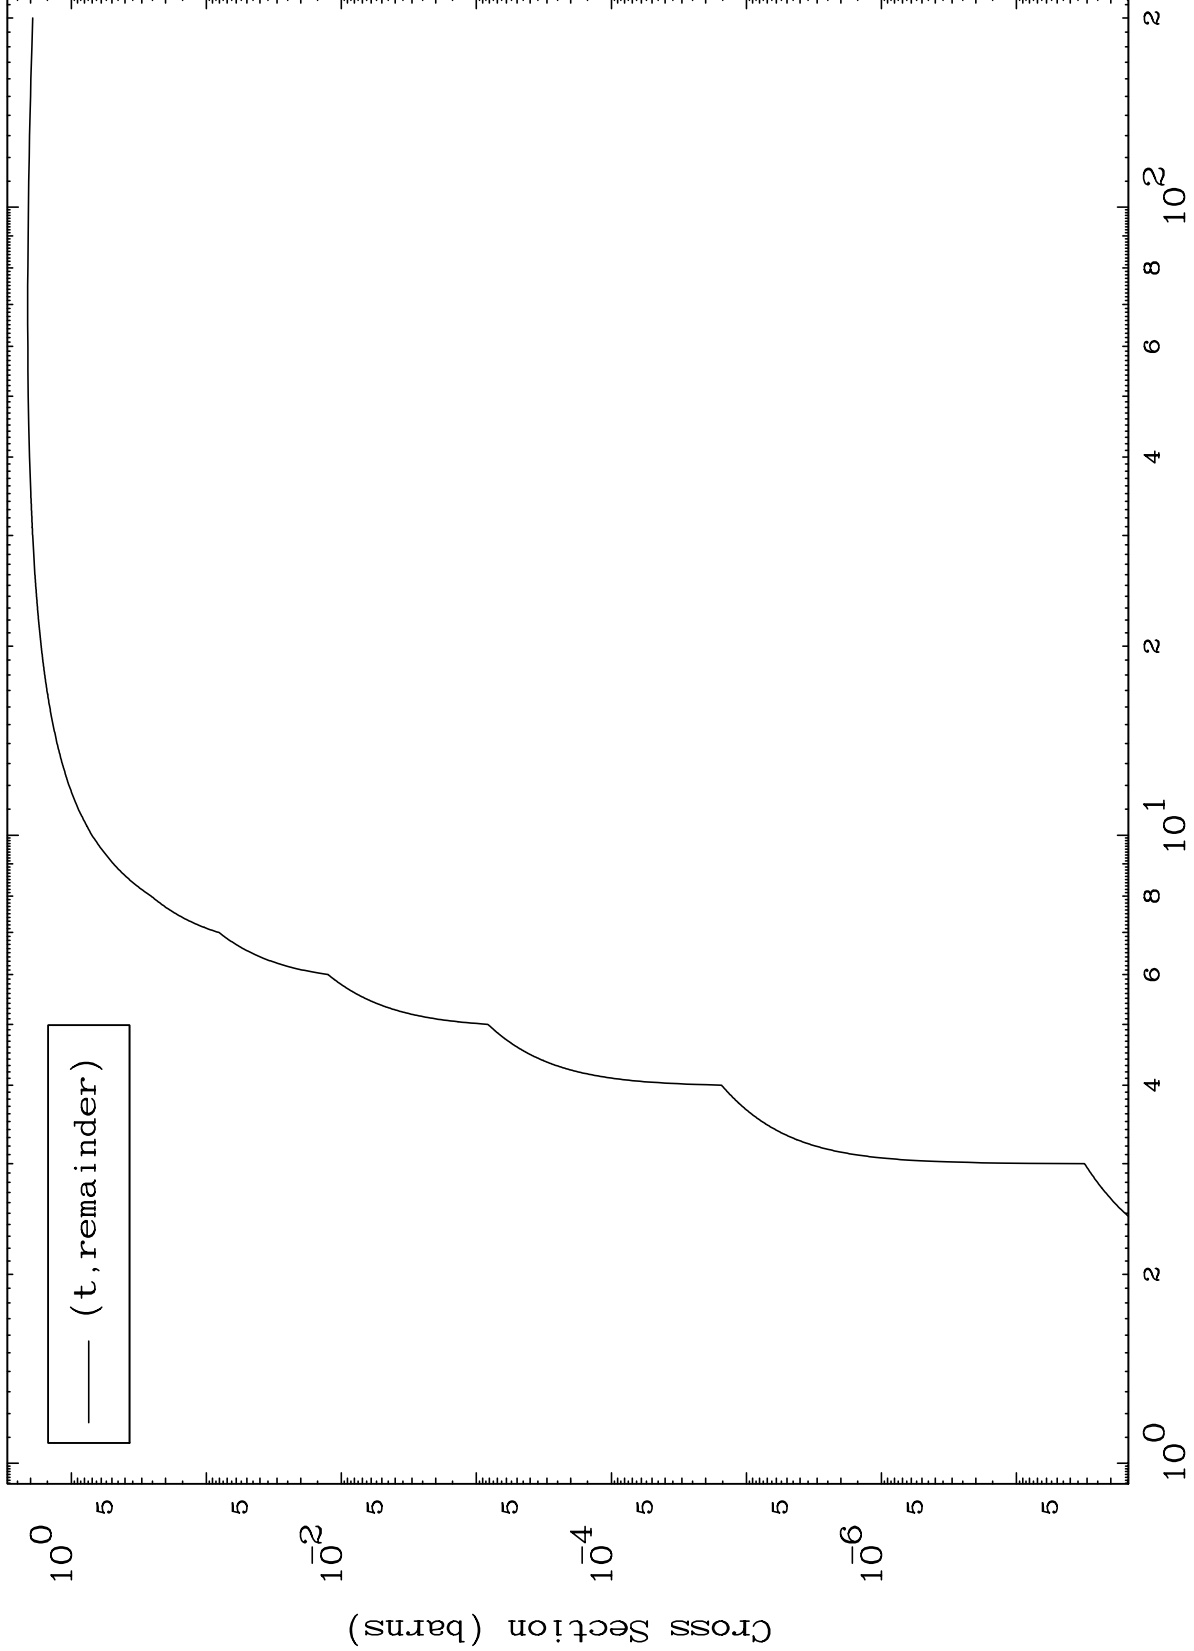

Press Mouse Button to Start

MAT 5429

Triton Major

54-Xe-125

0 Kelvin Cross Sections

Incident Energy (MeV)

54-Xe-125