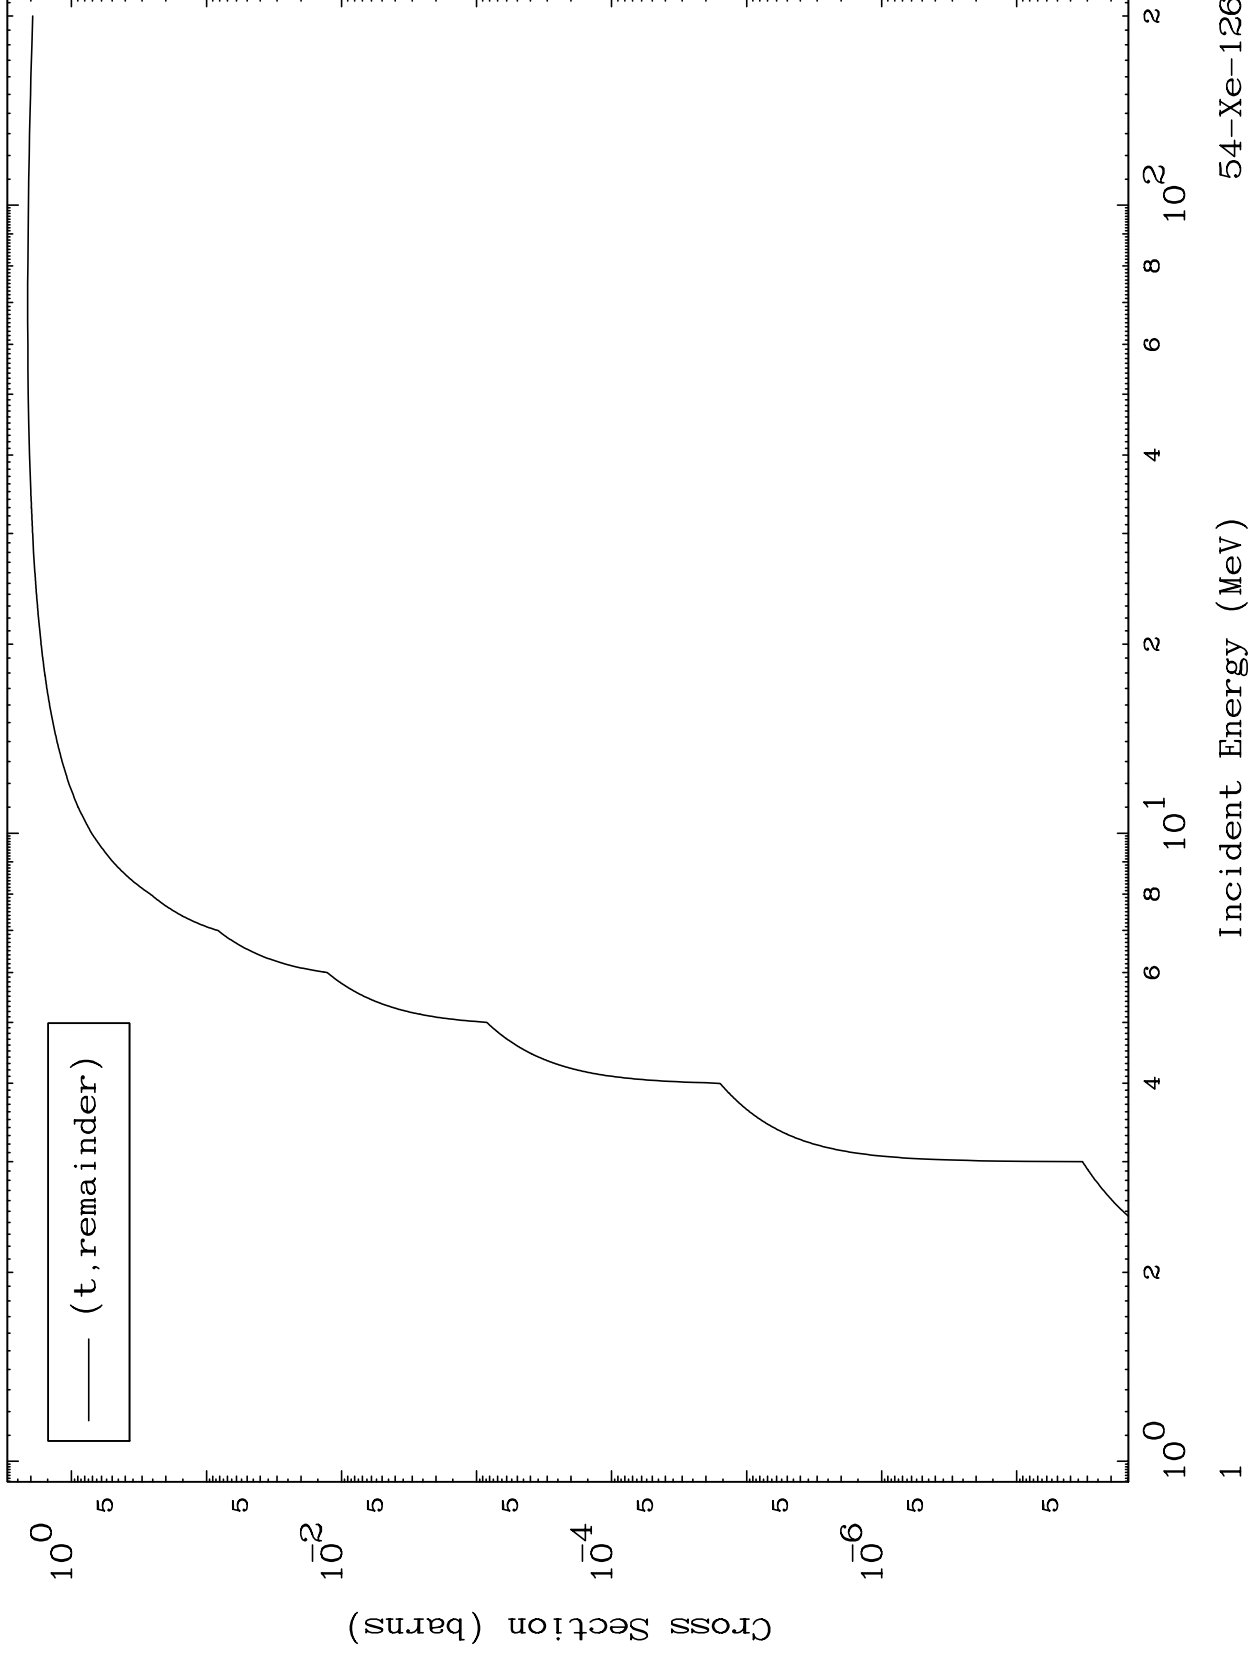

Press Mouse Button to Start

MAT 5431

Triton Major

54-Xe-126

0 Kelvin Cross Sections

Incident Energy (MeV)

54-Xe-126