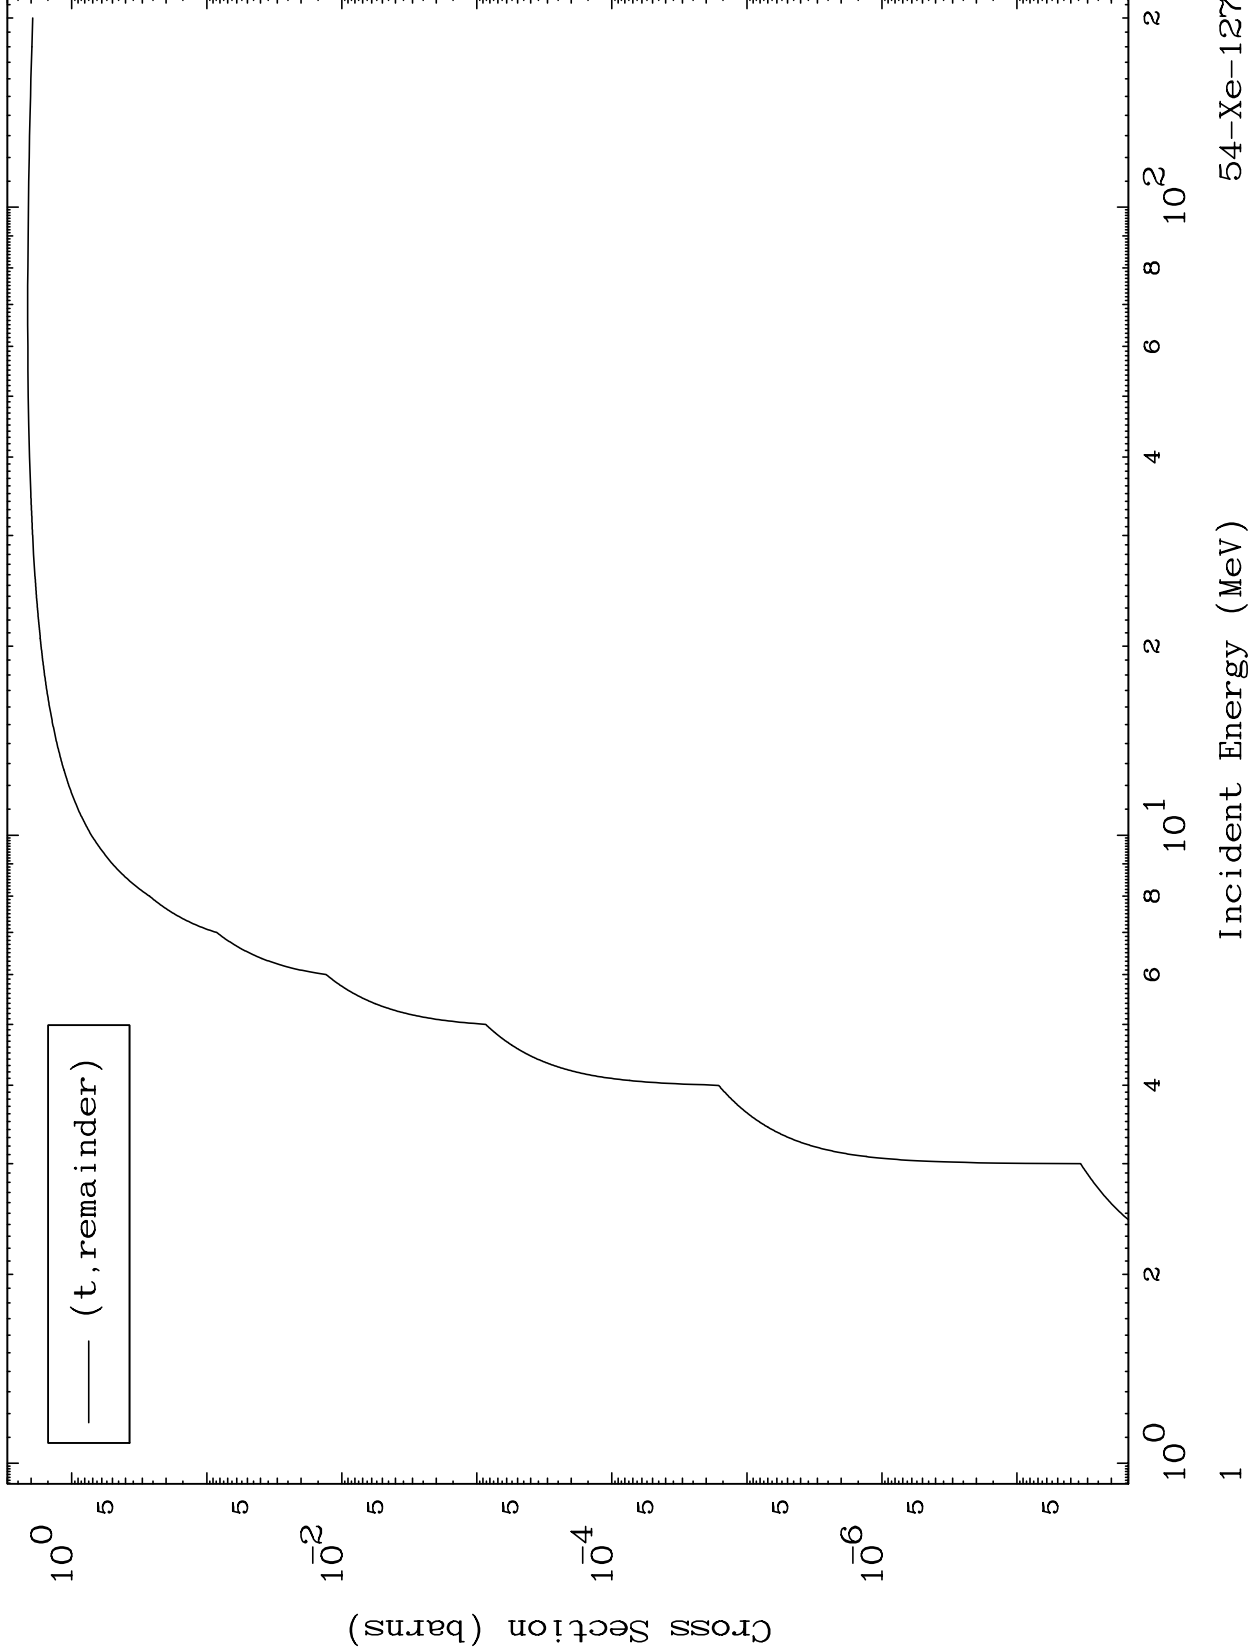

Press Mouse Button to Start

MAT 5434

Triton Major

54-Xe-127

0 Kelvin Cross Sections

(t, remainder)

Incident Energy (MeV)

54-Xe-127