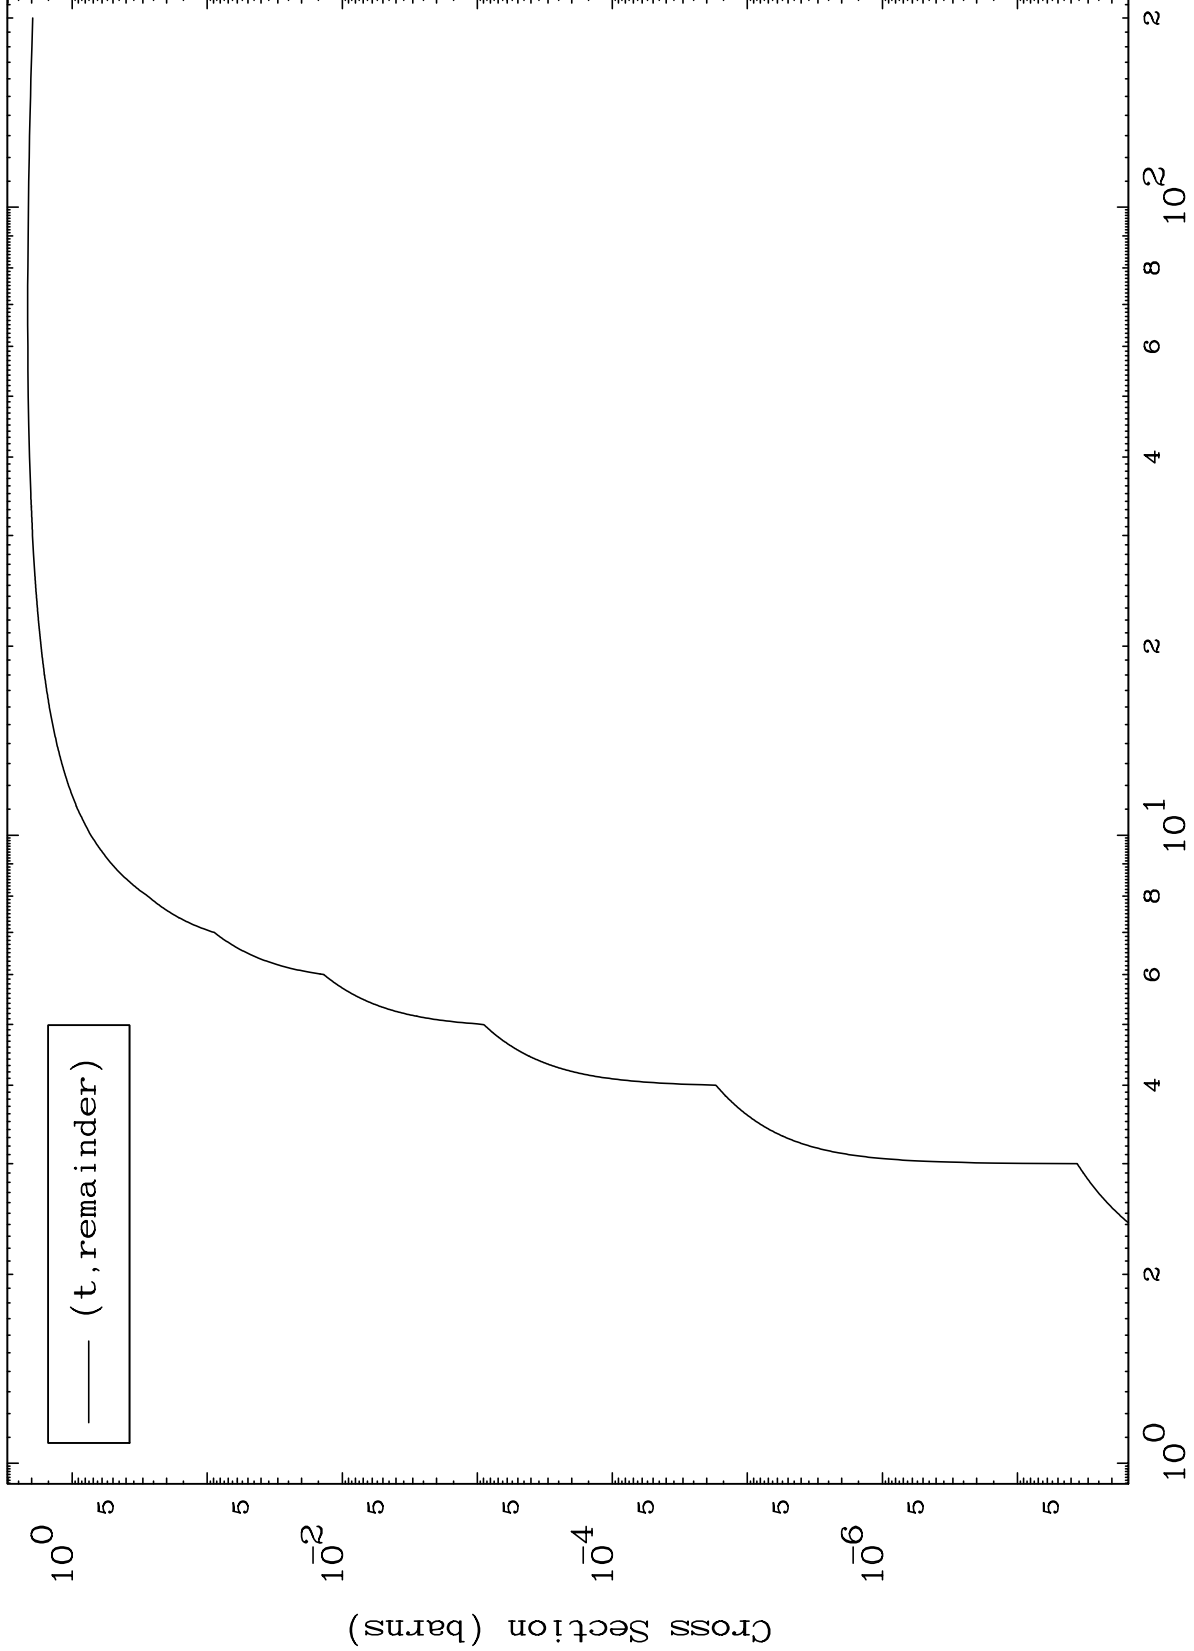

Press Mouse Button to Start

MAT 5440

Triton Major

54-Xe-129

0 Kelvin Cross Sections

Incident Energy (MeV)

54-Xe-129