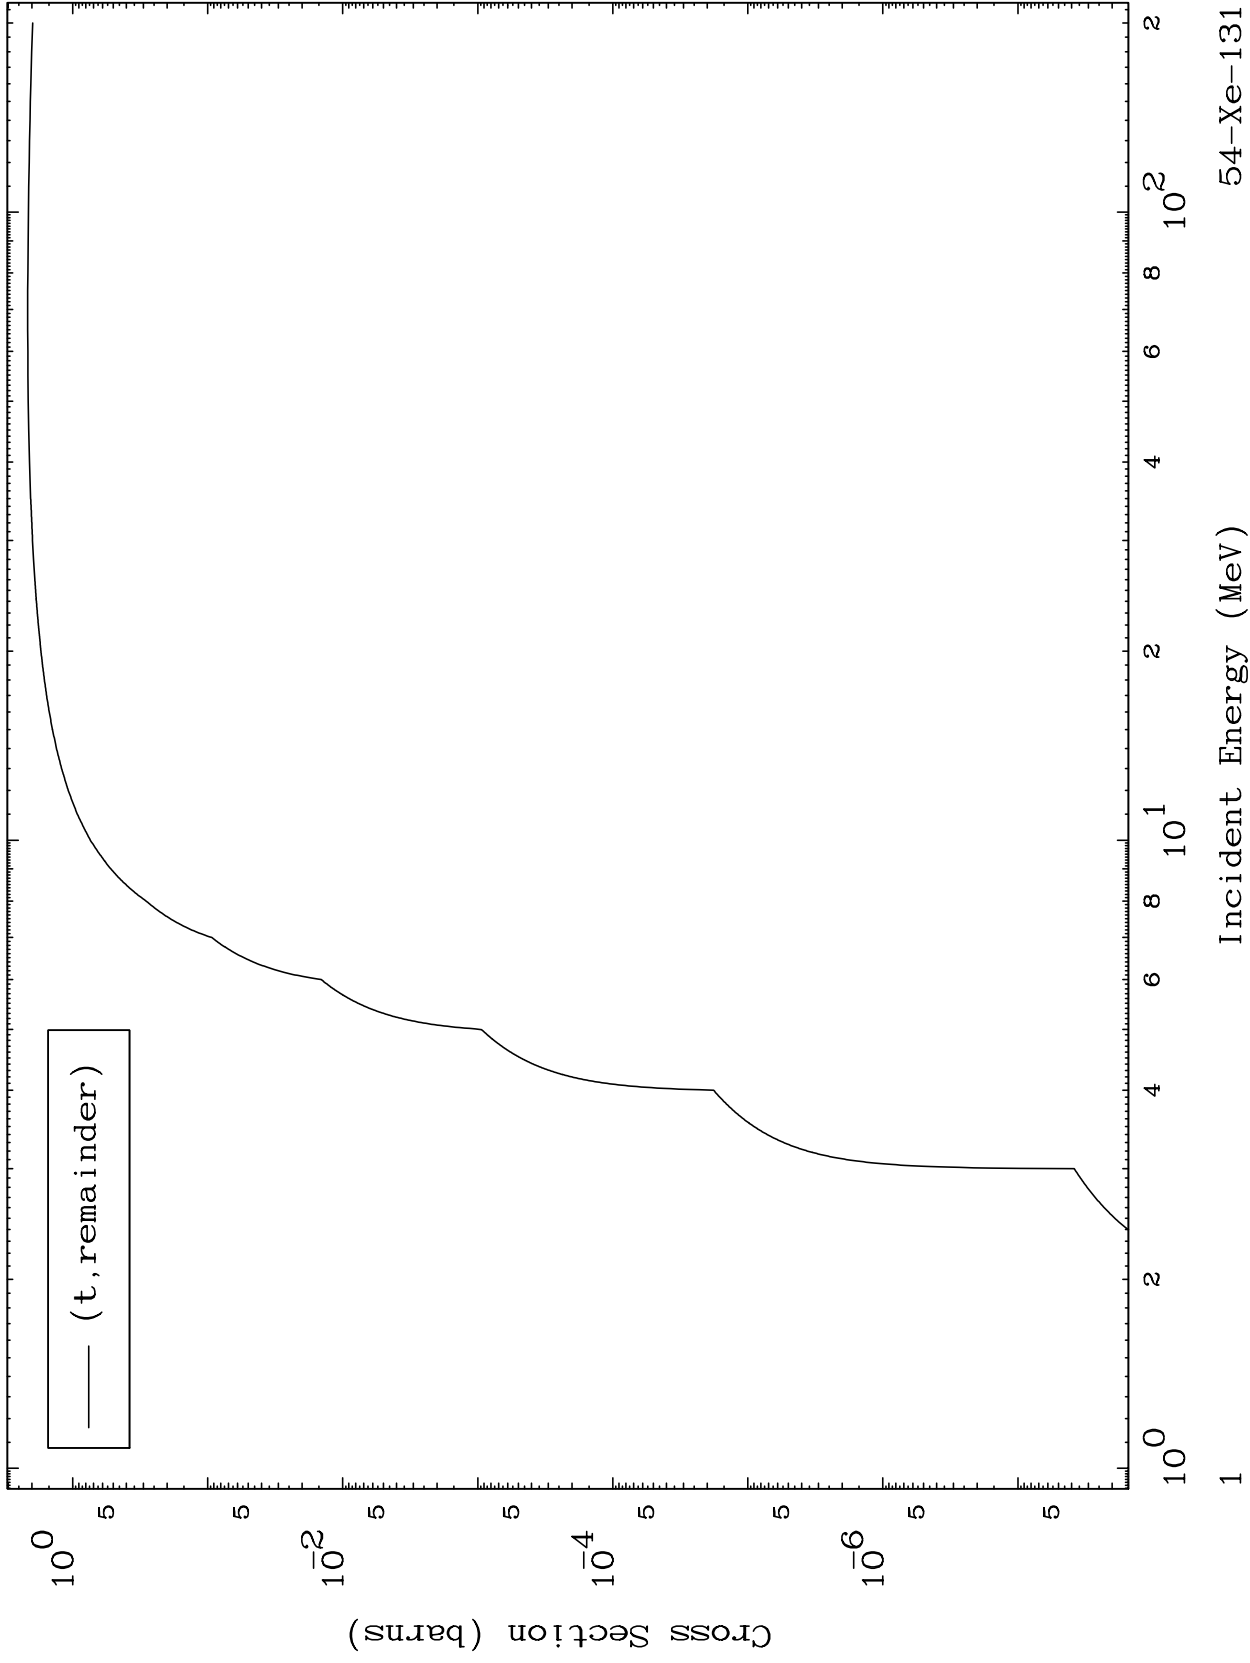

Press Mouse Button to Start

MAT 5446

Triton Major
0 Kelvin Cross Sections

54-Xe-131

54-Xe-131