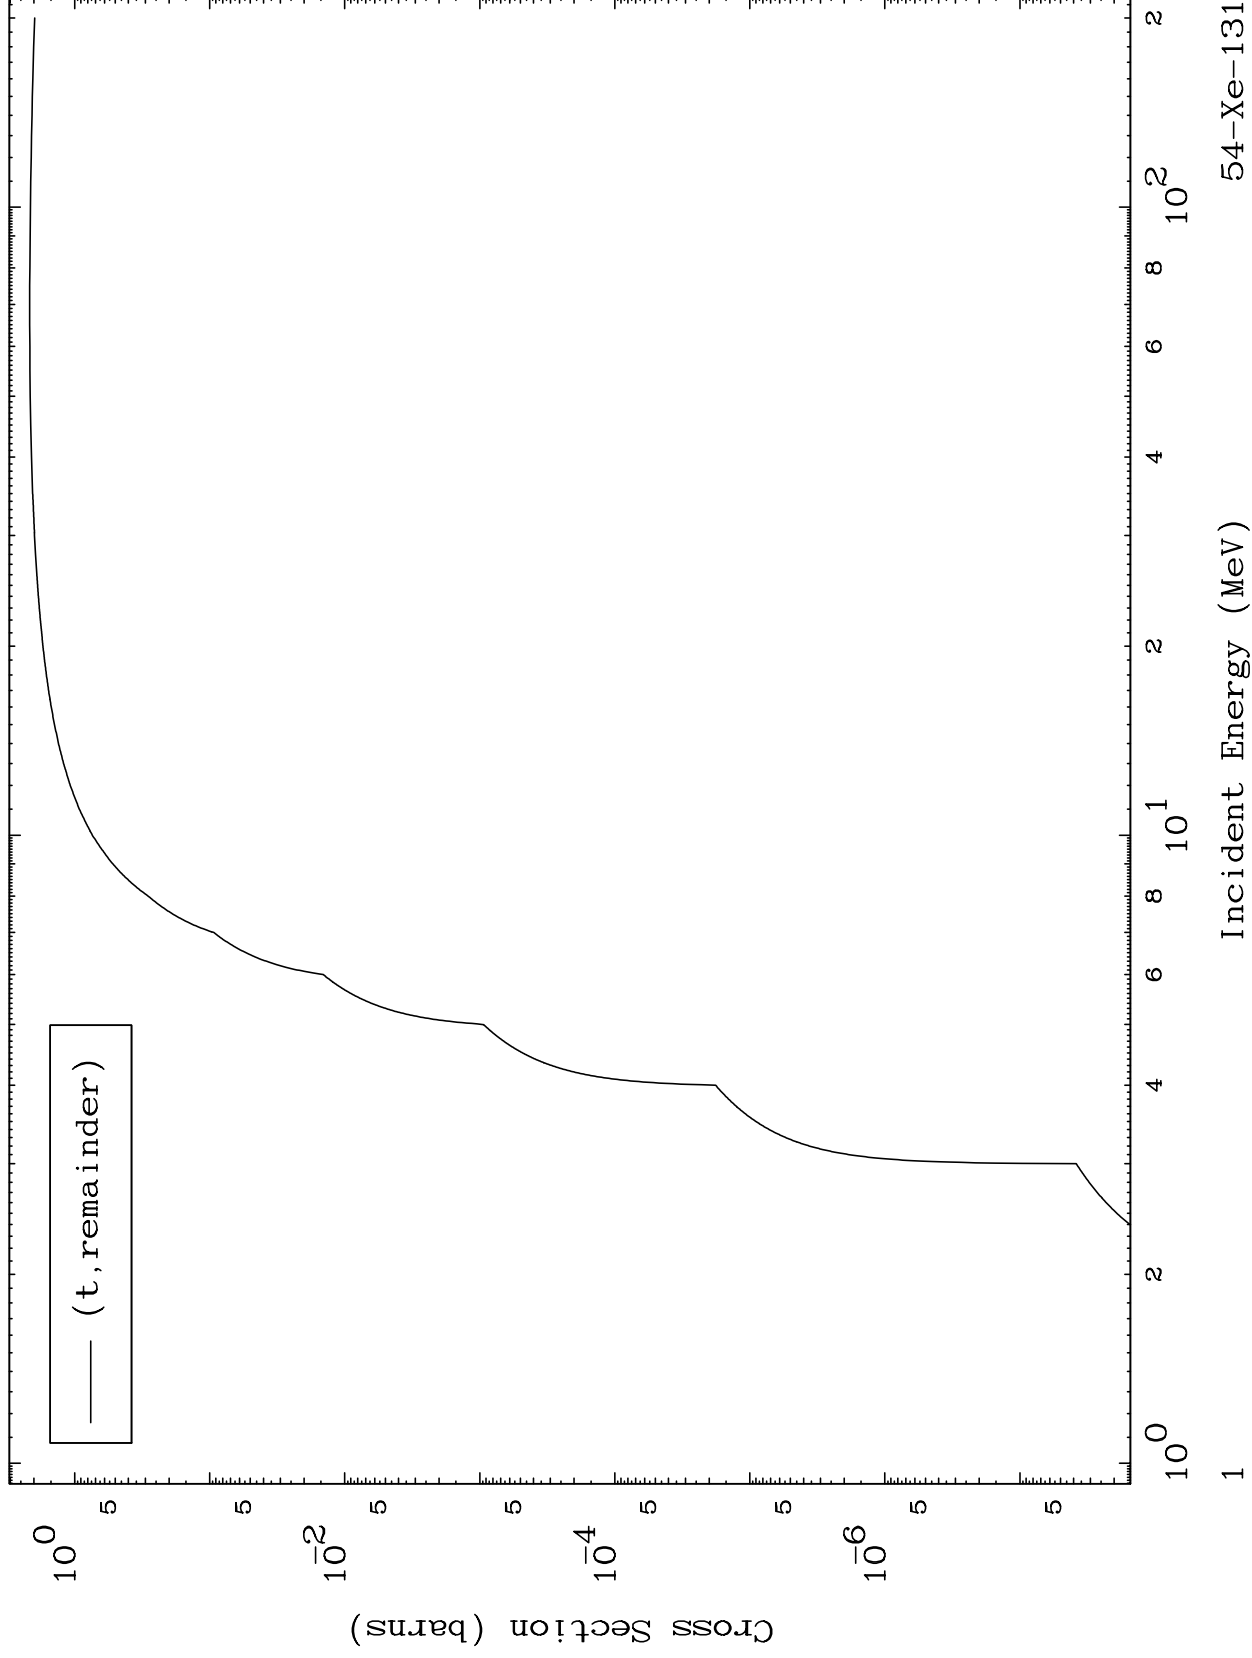

Press Mouse Button to Start

MAT 5447

Triton Major

54-Xe-131

0 Kelvin Cross Sections

Incident Energy (MeV)

54-Xe-131