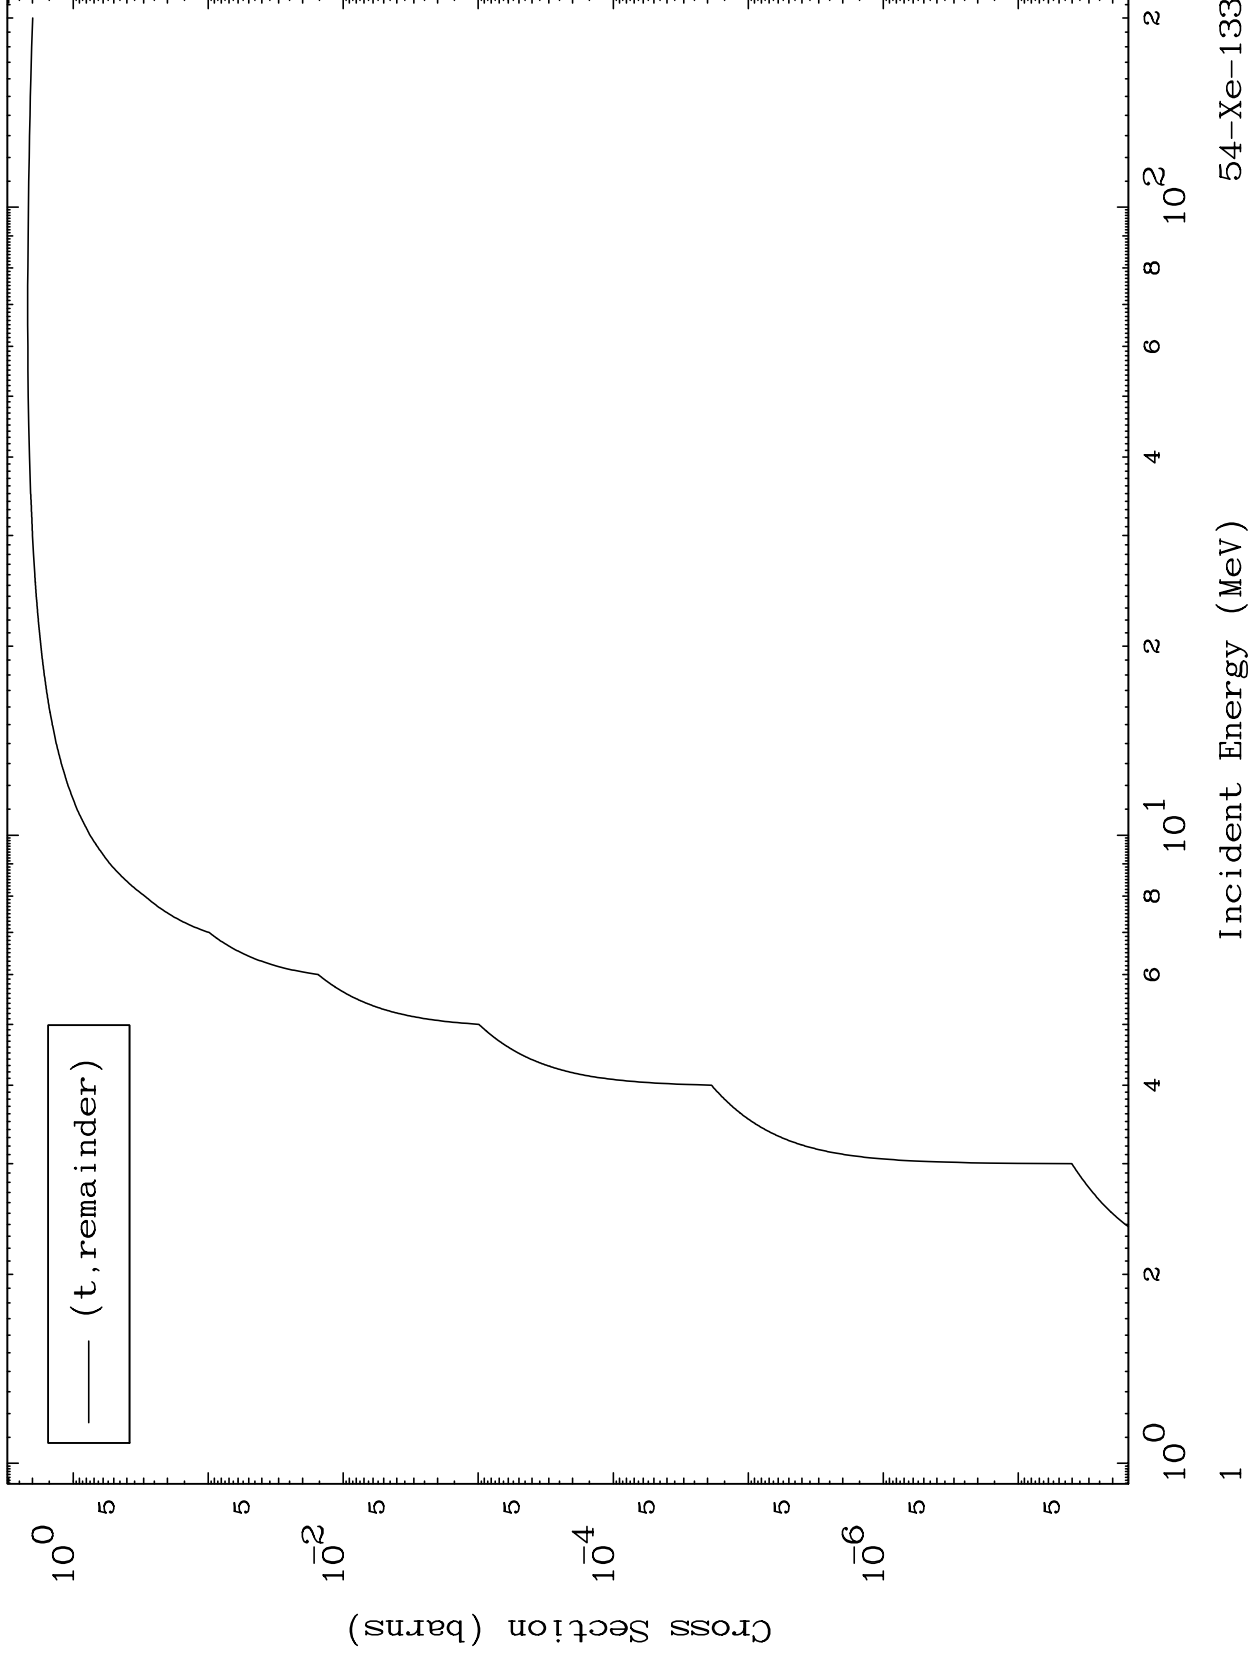

Press Mouse Button to Start

MAT 5453

Triton Major
0 Kelvin Cross Sections

54-Xe-133

54-Xe-133

Incident Energy (MeV)