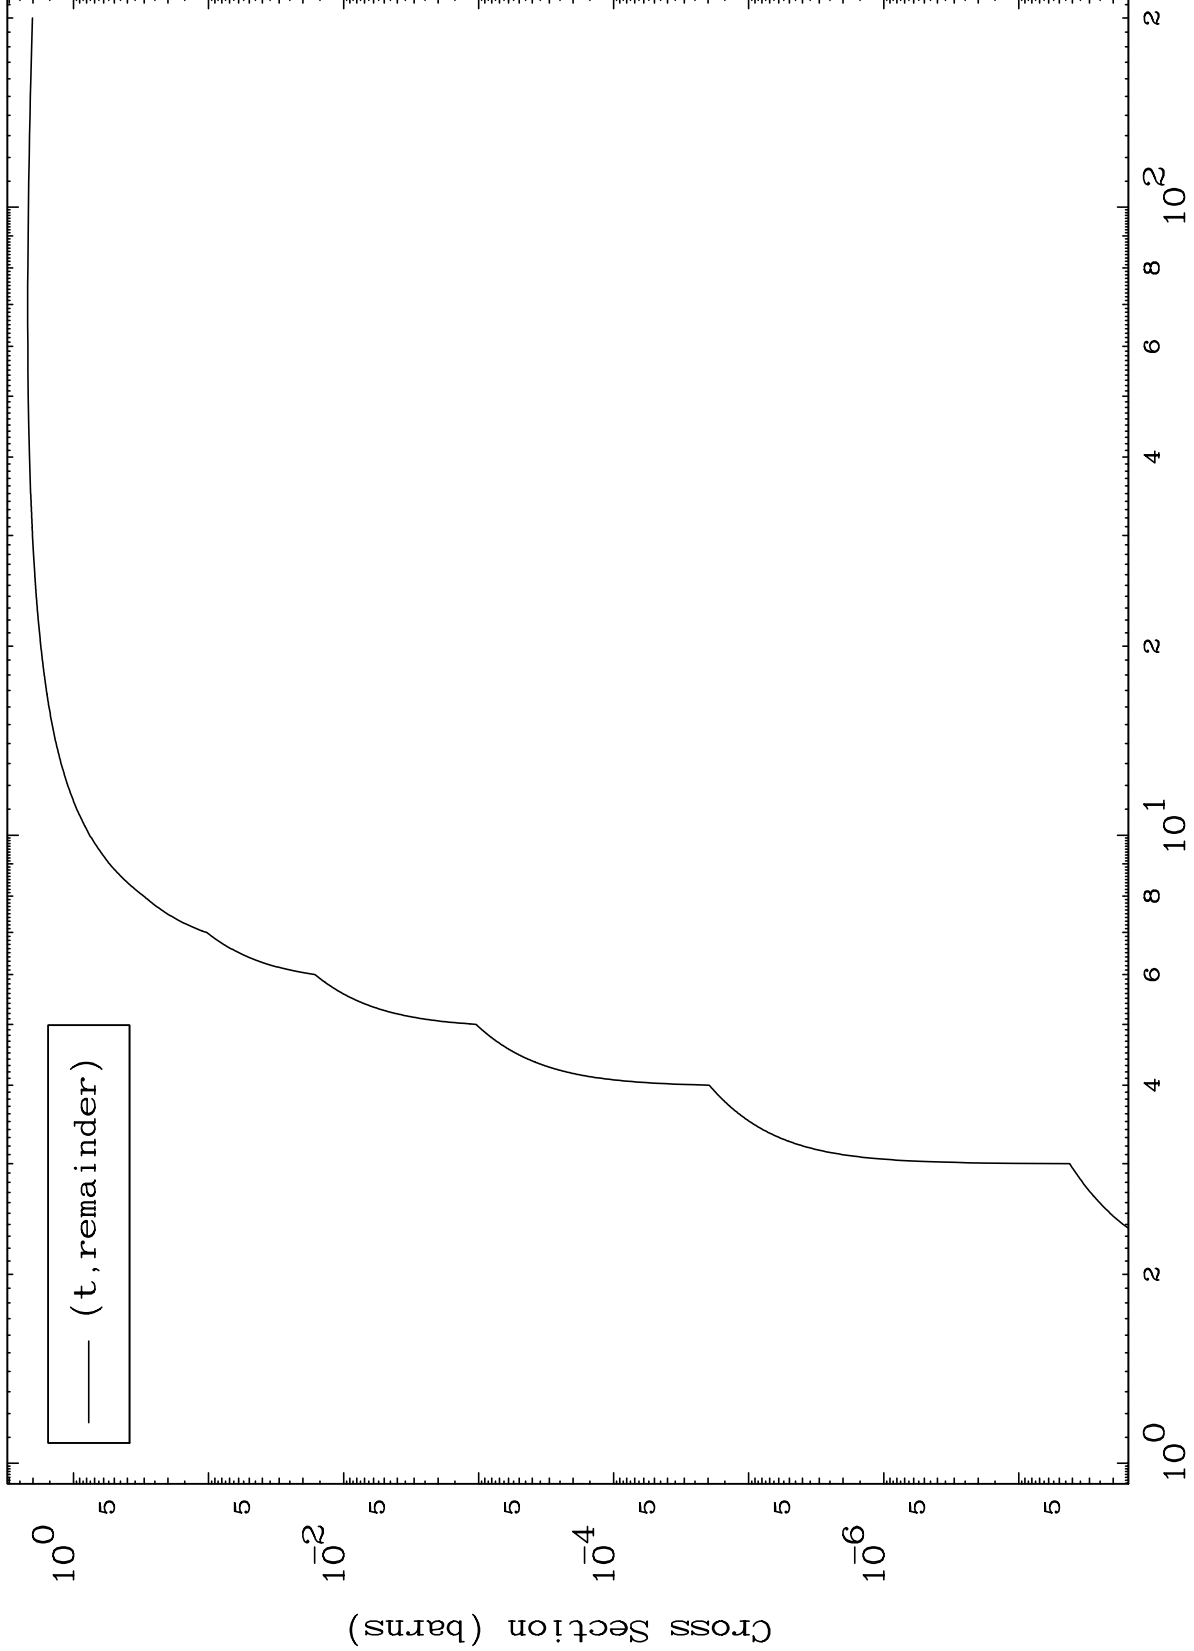

Press Mouse Button to Start

MAT 5459

Triton Major

54-Xe-135

0 Kelvin Cross Sections

Incident Energy (MeV)

54-Xe-135